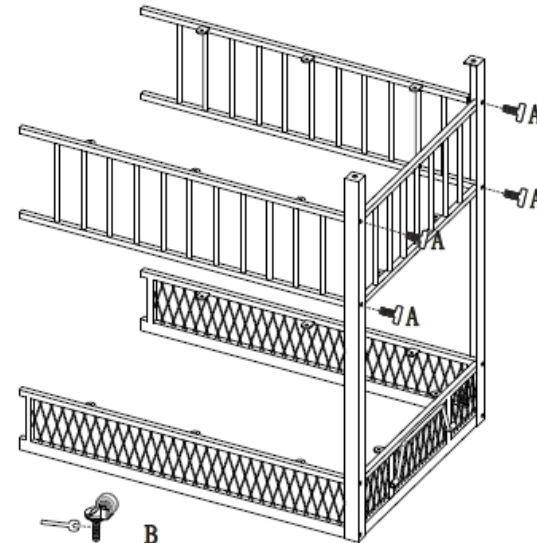

YLX-9032 WINE CART

YLX-9032 WINE CART	A		2X	D		2X
	B		2X	E		2X
	C		2X	F		2X

YLX-9032 WINE CART

STEP1

STEP2

STEP3

STEP4

Note: Pls do not tighten all bolts until the products is assembled completely.

A		16X	1/4"*15mm
B		20X	M5 x15mm
C		1X	
D		1X	