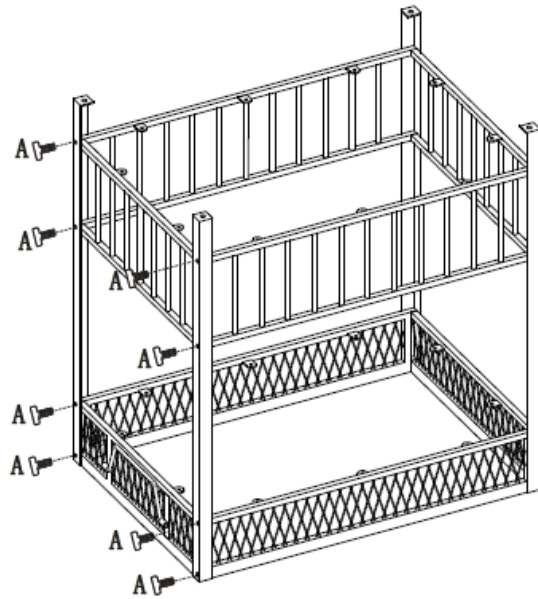

YLX-9032 WINE CART

YLX-9032 WINE CART	A		2X	D		2X
	B		2X	E		2X
	C		2X	F		2X

YLX-9032 WINE CART

STEP1

STEP2

STEP3

STEP4

Note: Pls do not tighten all bolts until the products is assembled completely.

A		16X	1/4"*15mm
B		20X	M5 x15mm
C		1X	
D		1X	