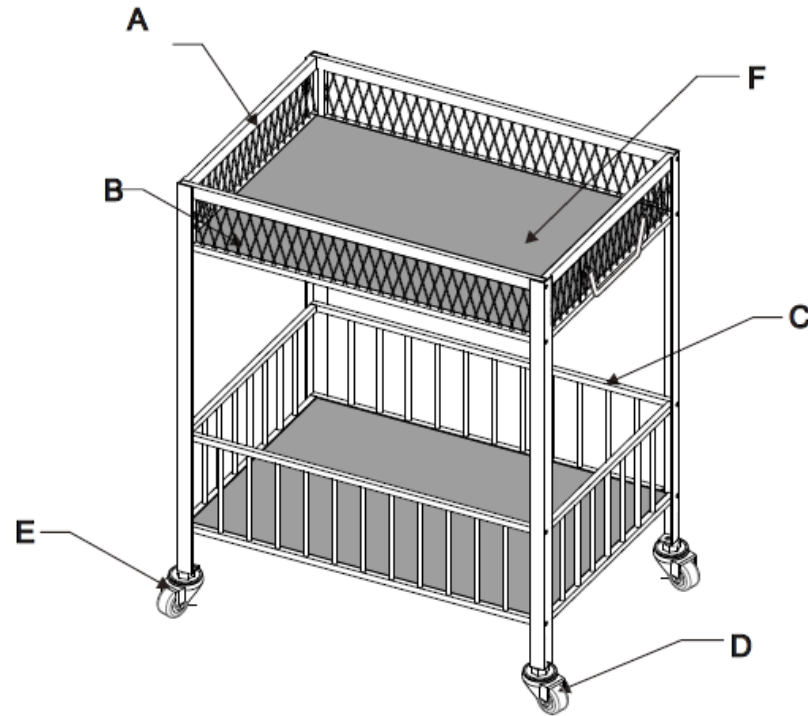

YLX-9032 WINE CART

YLX-9032 WINE CART	A		2X	D		2X
	B		2X	E		2X
	C		2X	F		2X

YLX-9032 WINE CART

STEP1

STEP2

STEP3

STEP4

Note: Pls do not tighten all bolts until the products is assembled completely.

A		16X	1/4"*15mm
B		20X	M5 x15mm
C		1X	
D		1X	