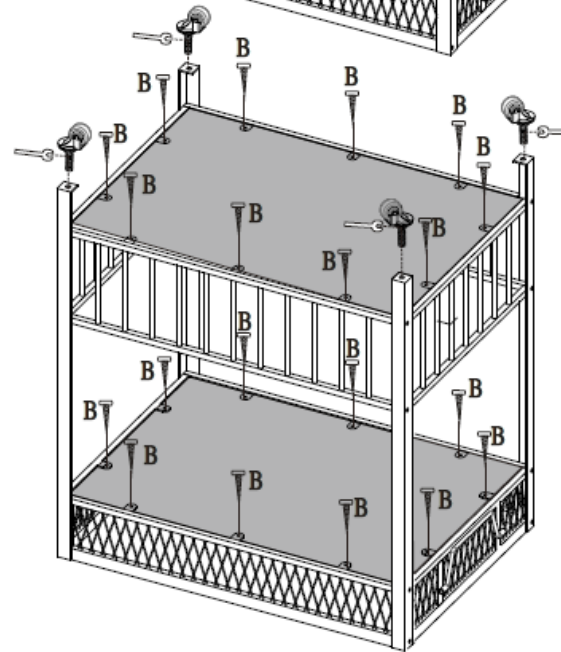

YLX-9032 WINE CART

YLX-9032 WINE CART	A		2X	D		2X
	B		2X	E		2X
	C		2X	F		2X

YLX-9032 WINE CART

STEP1

STEP2

STEP3

STEP4

Note: Pls do not tighten all bolts until the products is assembled completely.

A		16X	1/4"*15mm
B		20X	M5 x15mm
C		1X	
D		1X	