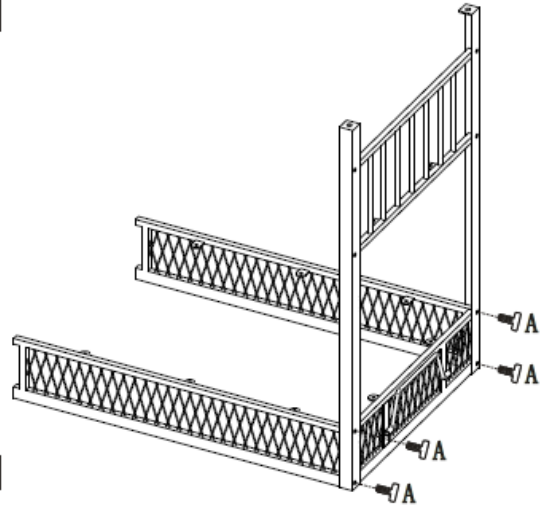

YLX-9032 WINE CART

YLX-9032 WINE CART	A		2X	D		2X
	B		2X	E		2X
	C		2X	F		2X

YLX-9032 WINE CART

STEP1

STEP2

STEP3

STEP4

Note: Pls do not tighten all bolts until the products is assembled completely.

A		16X	1/4"*15mm
B		20X	M5 x15mm
C		1X	
D		1X	