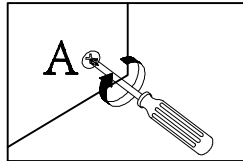

Hardware List

A x 16 PCS	B x 16 PCS	C x 18 PCS
		
Big Camlock	Long Camlock Bolt	Wooden dowel Ø6X30mm
D x 24 PCS	E x 2 PCS	
		
Screw Ø3X25mm	Screw Ø4X25mm	

PART_ List

1	1PC	2	1PC	3	1PC
					
4	1PC	5	2PC	6	1PC
					
7	1PC	8	3PC	9	6PC
					
10	3PC	11	3PC		
					