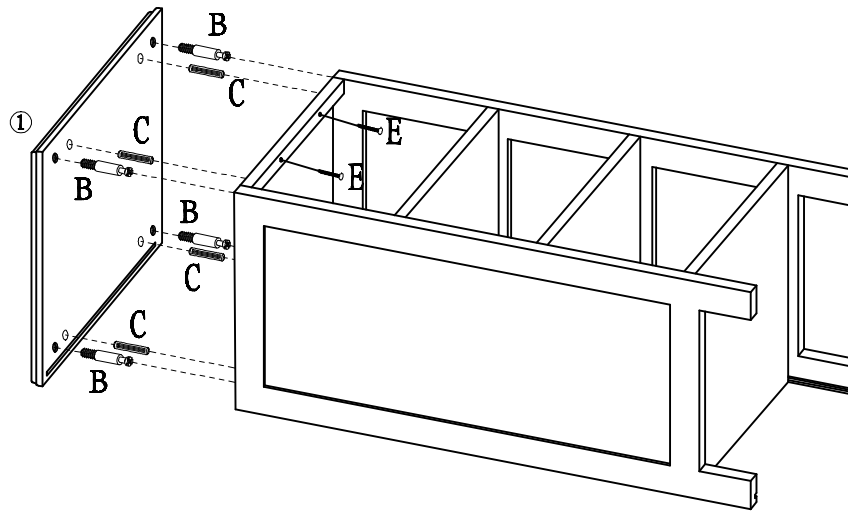

Hardware List

A x 16 PCS	B x 16 PCS	C x 18 PCS
		
Big Camlock	Long Camlock Bolt	Wooden dowel Ø6X30mm
D x 24 PCS	E x 2 PCS	
		
Screw Ø3X25mm	Screw Ø4X25mm	

PART_ List

1	1PC	2	1PC	3	1PC
					
4	1PC	5	2PC	6	1PC
					
7	1PC	8	3PC	9	6PC
					
10	3PC	11	3PC		
					

1

3

2

4

5

6

7