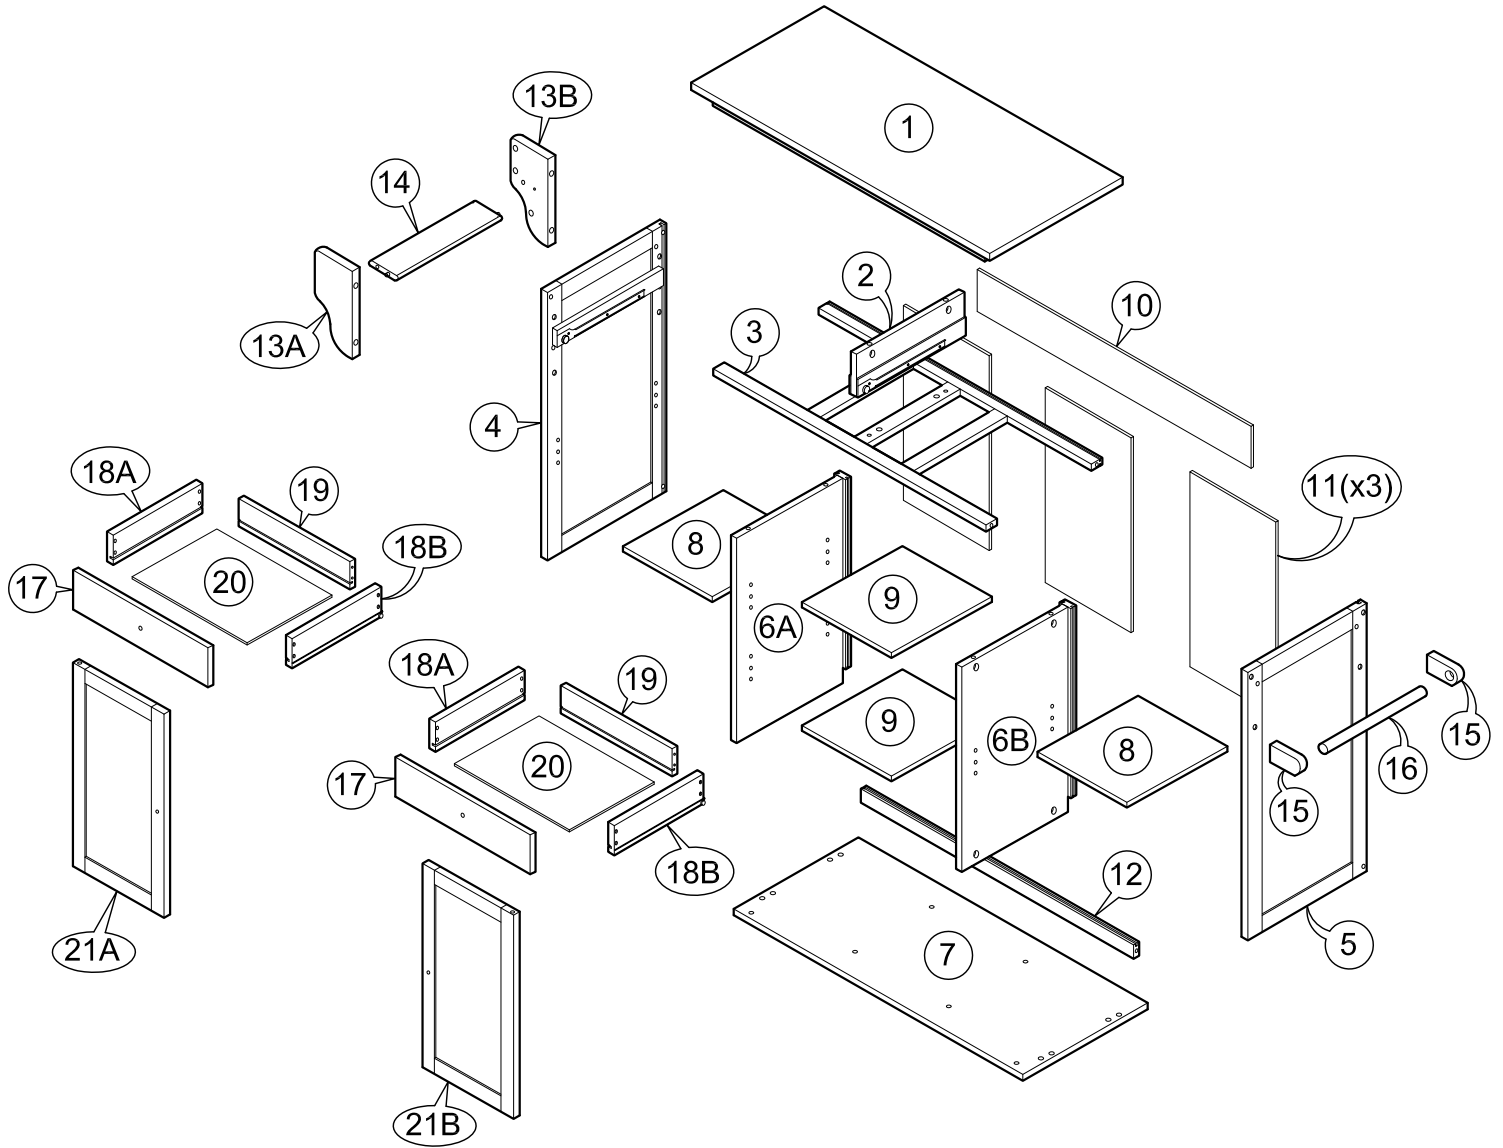

ASSEMBLY INSTRUCTIONS

Item : Maryland Kitchen Cart

Not Provided

A	M6 x40mm = 10	G	 = 4	M	 = 4	S	 50mm = 2
B	M6 x 60mm = 10	H	 20mm = 4	N	 9mm = 12		
C	 1/4" = 4	I	 = 2	O	 24mm = 12	T	 50mm = 2
D	 M6 x13mm = 4	J	 M3 x16mm = 4	P	 #8x 1 1/4" = 18		
E	 M6 x13mm = 10	K	 M3.5 x16mm = 16	Q	 14.5Ø = 8		
F	 = 1	L	 = 16	R	 = 3		

1

2

3

4

5

6

7

8