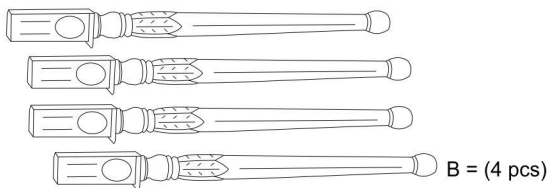

Assembly instructions

WI 6035 - PLM1VM/M B-CA.L4/PG9

	 20 Min	Tools: 
--	--	---

Include:

8 pcs	8 pcs	1 pcs
		

Component List:

A. Table Top

A = (1 pcs)

B. Legs

B = (4 pcs)

Assembly: