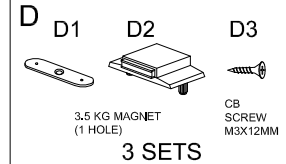

ASSEMBLY INSTRUCTION

MODEL : SC 864573 A

DESCRIPTION : 3 DOOR SHOE CABINET

HARDWARE

PART LIST

STEP 1

STEP 2

STEP 3