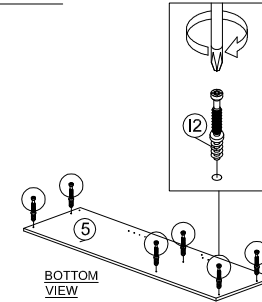

ASSEMBLY INSTRUCTION

MODEL : SC 864573 A

DESCRIPTION : 3 DOOR SHOE CABINET

HARDWARE

PART LIST

STEP 1

STEP 2

STEP 3

STEP 4

STEP 5

STEP 6

STEP 7

STEP 8

STEP 9

STEP 10

STEP 11