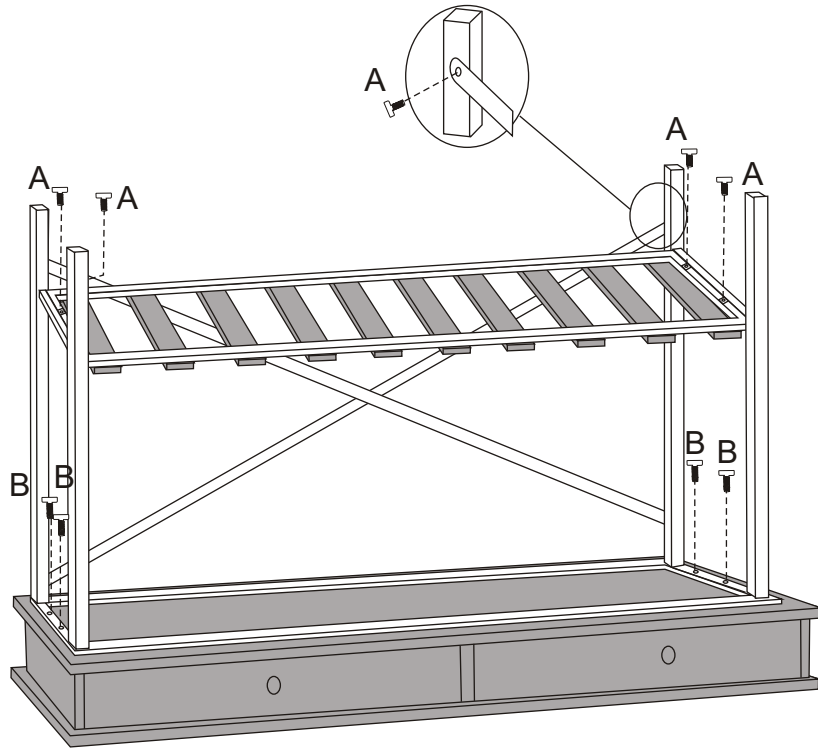

YLX-0003-CT CONSOLE TABLE

STEP1

STEP2

Note: Pls do not tighten all bolts until the products is assembled completely.

| | | | |
|---|---|----|-----------|
| A |  | 8X | 1/4"*12mm |
| B |  | 4X | 1/4"*22mm |
| C |  | 1X | S4 |

| | | | |
|----------|---|---|----|
| YLX-0003 | A |  | 1X |
| | B |  | 2X |
| | C |  | 1X |
| | D |  | 1X |
| | E |  $\phi 24 * 1/4" * 10\text{mm}$ | 4X |