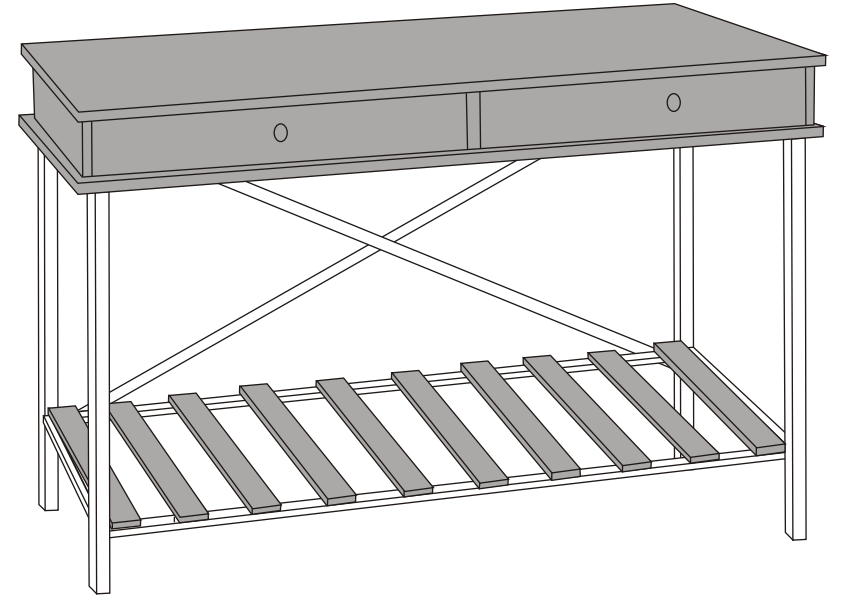

YLX-0003-CT CONSOLE TABLE

STEP1

STEP2

Note: Pls do not tighten all bolts until the products is assembled completely.

| | | | |
|---|---|----|-----------|
| A |  | 8X | 1/4"*12mm |
| B |  | 4X | 1/4"*22mm |
| C |  | 1X | S4 |

| | | | |
|----------|---|---|----|
| YLX-0003 | A |  | 1X |
| | B |  | 2X |
| | C |  | 1X |
| | D |  | 1X |
| | E |  $\phi 24 * 1/4" * 10\text{mm}$ | 4X |