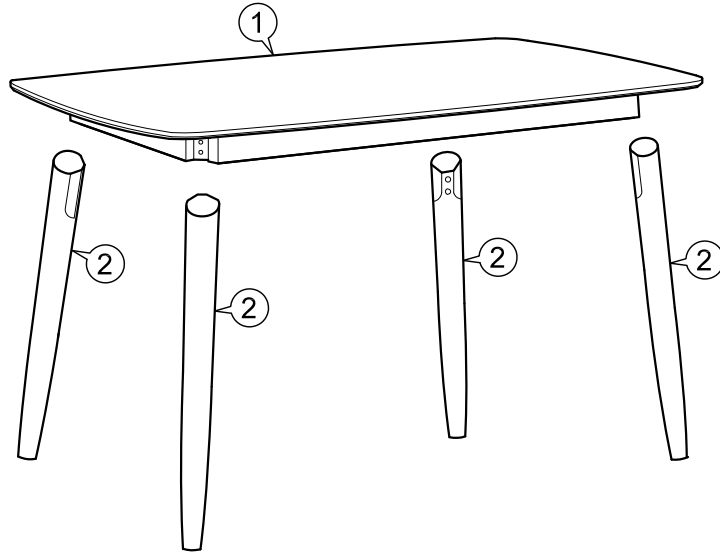

ASSEMBLY  
INSTRUCTIONS

Item : Sacramento Dining Table

Not Provided

2 Persons

M8 x 60mm = 8

5/16" = 8

5/16" = 8

M5 = 1