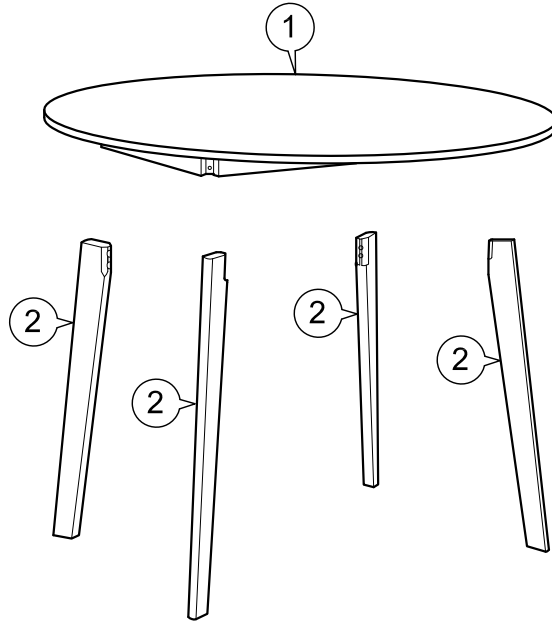

ASSEMBLY
INSTRUCTIONS

Item : Sacramento Round Table

Not Provided

2 Persons

Part List

Hardware List

A	M6 x 70mm = 8	B	1/4" = 8	C	1/4" = 8	D	= 1
---	---------------	---	----------	---	----------	---	-----