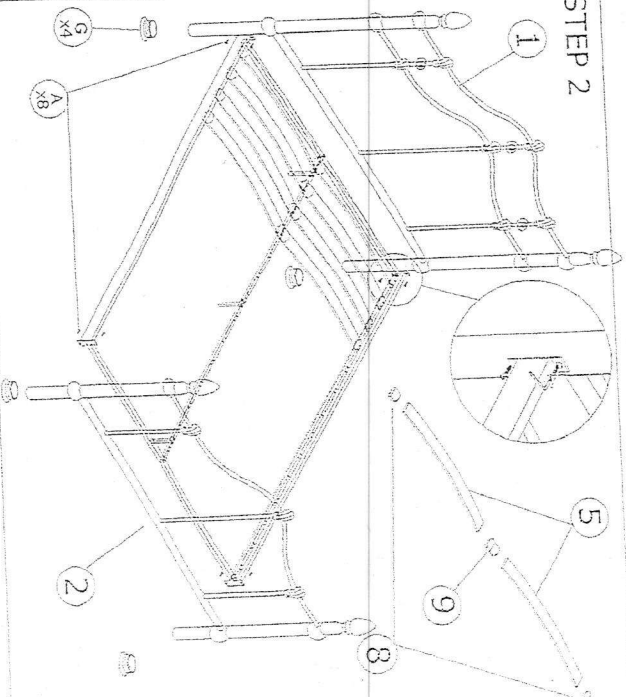

TS 1010-Black-Queen WI # 6576

MODEL: TS 1010

DESCRIPTION: WENDY QUEEN BED

ASSEMBLY INSTRUCTION

PARTS LIST

NO	DESCRIPTION	QTY
1	Headboard	1 pcs
2	Footboard	1 pcs
3	Slide Rail	2 pcs
4	End Bar	2 pcs
5	Bendwood slat	26 pcs
6	Middle Support Leg	3 pcs
7	Middle Support	1 pcs
8	End Cap	26 pcs
9	Middle Cap	13 pcs

HARDWARE LIST

NO	DESCRIPTION	QTY
A	JCBC M6 X 20	8 pcs
B	JCBC M6 X 35	14 pcs
C	M6 WASHER	14 pcs
D	M6 HEX NUT	14 pcs
E	ALLEN KEY	1 pcs
F	WRENCH M10	1 pcs
G	1 1/2" ROUND CAP	4 pcs

STEP 1

STEP 2

FULLY SET UP