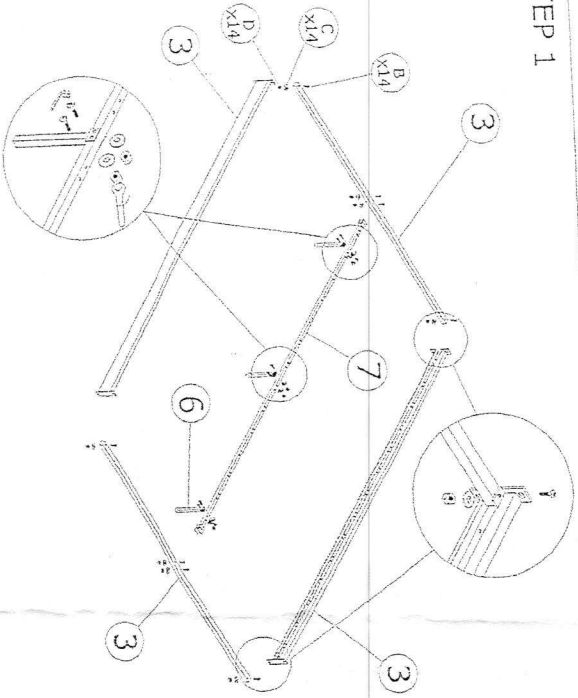

TS 1010-Black-Queen WI # 6576

MODEL: TS 1010

DESCRIPTION: WENDY QUEEN BED

ASSEMBLY INSTRUCTION

PARTS LIST

NO	DESCRIPTION	QTY
1	Headboard	1 pcs
2	Footboard	1 pcs
3	Slide Rail	2 pcs
4	End Bar	2 pcs
5	Bendwood slat	26 pcs
6	Middle Support Leg	3 pcs
7	Middle Support	1 pcs
8	End Cap	26 pcs
9	Middle Cap	13 pcs

HARDWARE LIST

NO	DESCRIPTION	QTY
A	JCBC M6 X 20	8 pcs
B	JCBC M6 X 35	14 pcs
C	M6 WASHER	14 pcs
D	M6 HEX NUT	14 pcs
E	ALLEN KEY	1 pcs
F	WRENCH M10	1 pcs
G	1 1/2" ROUND CAP	4 pcs

STEP 1

STEP 2

FULLY SET UP