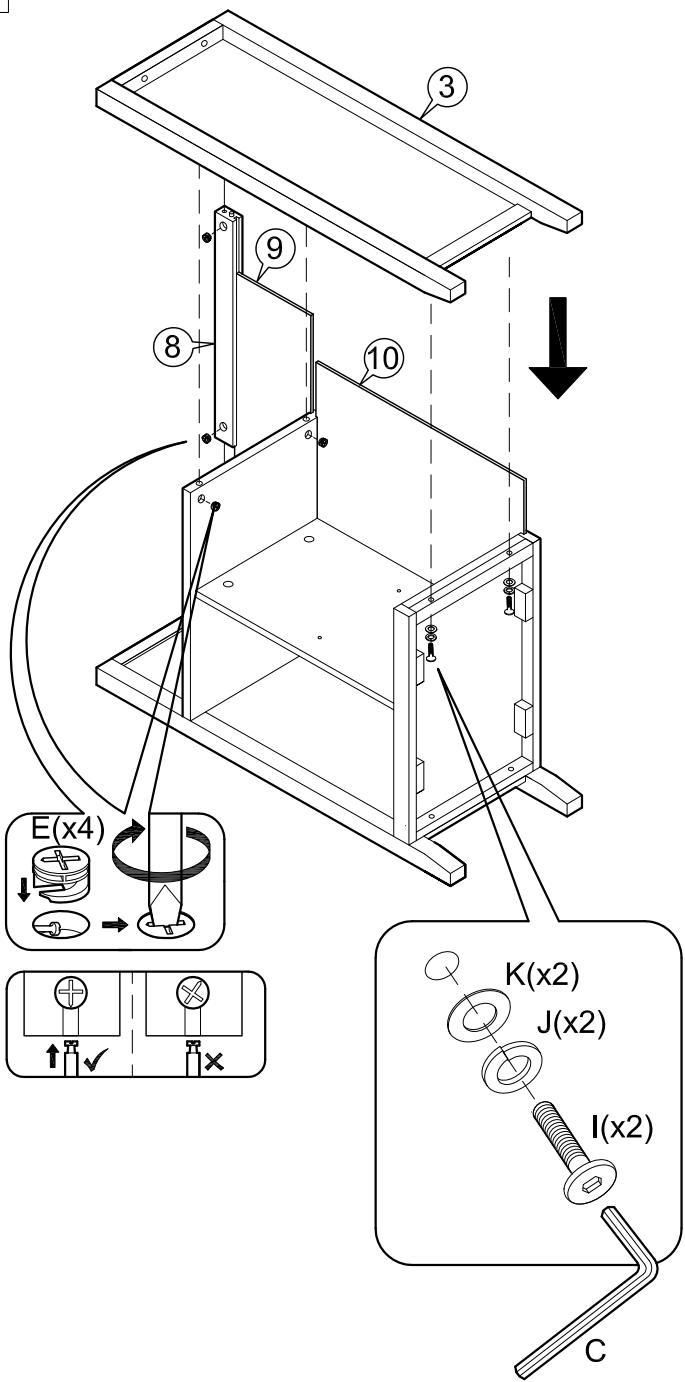

**ASSEMBLY INSTRUCTIONS**

Item : Gilbert Wine Cabinet

Not Provided

2 Persons

**Part List**

**Hardware List**

A	 = 1	E	 12mm = 10	I	 M6 x 30mm = 8	M	 Mini-7/8" = 2
B	 20mm = 1	F	 34mm = 10	J	 1/4" = 4	N	 = 2
C	 = 1	G	 = 4	K	 M6x13mm = 4		
D	 = 4	H	 M3 x 20mm = 4	L	 M3.5 x 12mm(Black) = 24		

1

2

3

4

5

6

7

8

9

10

11

12