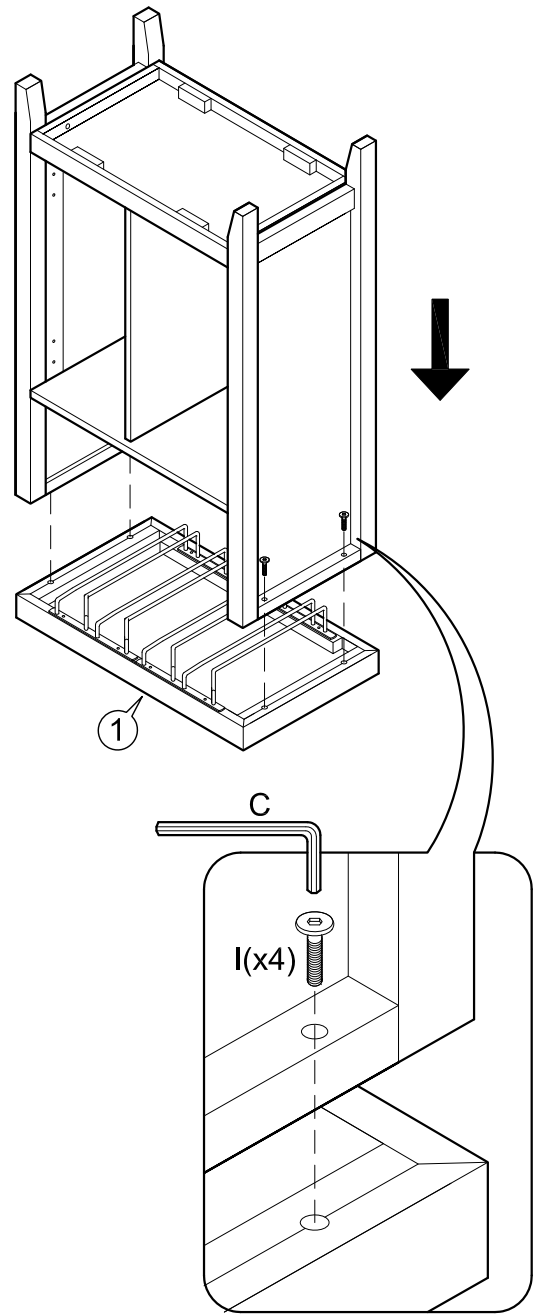

**ASSEMBLY INSTRUCTIONS**

Item : Gilbert Wine Cabinet

Not Provided

2 Persons

**Part List**

**Hardware List**

A	 = 1	E	 12mm = 10	I	 M6 x 30mm = 8	M	 Mini-7/8" = 2
B	 20mm = 1	F	 34mm = 10	J	 1/4" = 4	N	 = 2
C	 = 1	G	 = 4	K	 M6x13mm = 4		
D	 = 4	H	 M3 x 20mm = 4	L	 M3.5 x 12mm(Black) = 24		

1

2

3

4

5

6

7

8