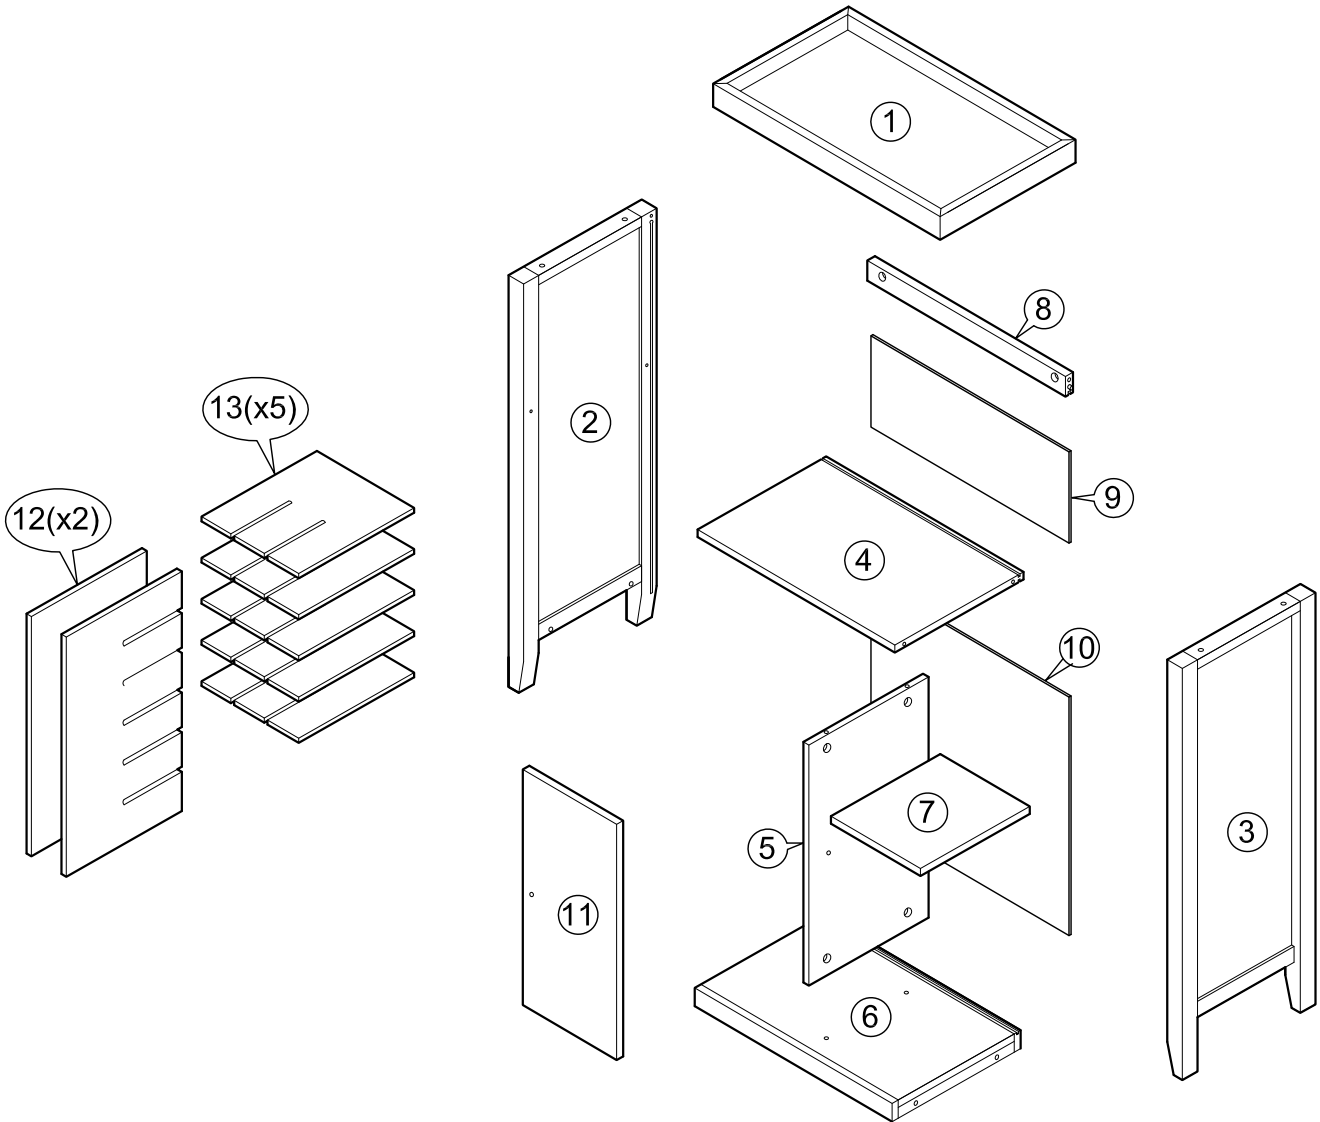

**ASSEMBLY INSTRUCTIONS**

Item : Gilbert Wine Cabinet

Not Provided

2 Persons

**Part List**

**Hardware List**

A	 = 1	E	 12mm = 10	I	 M6 x 30mm = 8	M	 Mini-7/8" = 2
B	 20mm = 1	F	 34mm = 10	J	 1/4" = 4	N	 = 2
C	 = 1	G	 = 4	K	 M6x13mm = 4		
D	 = 4	H	 M3 x 20mm = 4	L	 M3.5 x 12mm(Black) = 24		

1

2

3

4

5

6

7

8