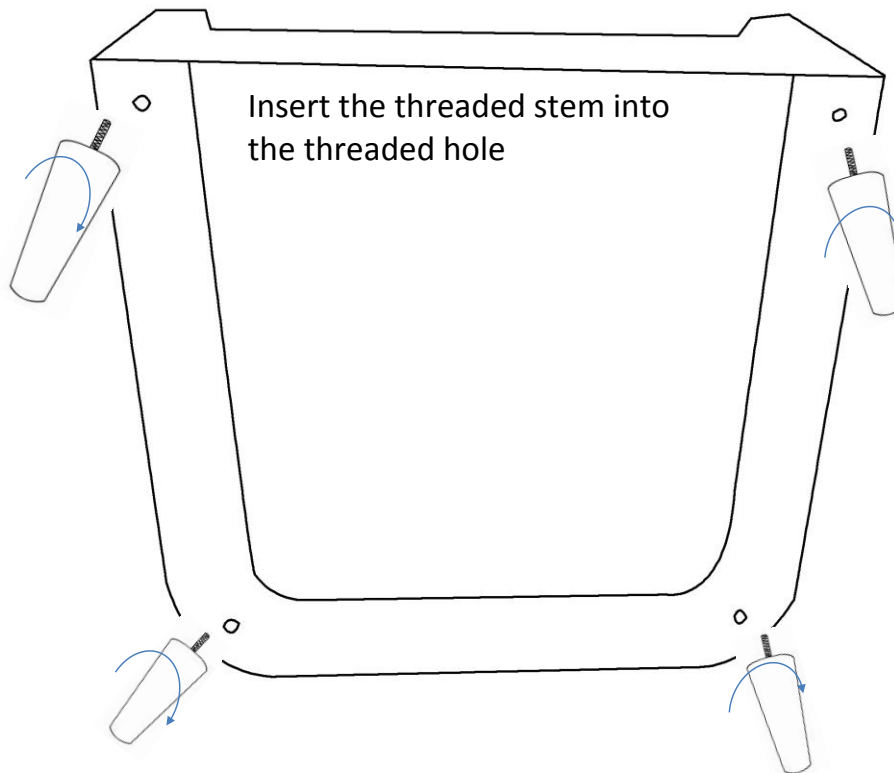

LEGS INSTALLATION INSTRUCTION

ITEM NO.:TSF-7205-AC

Leg position of the chair

WOODEN LEGS 4 PCS

Insert the threaded stem into the threaded hole