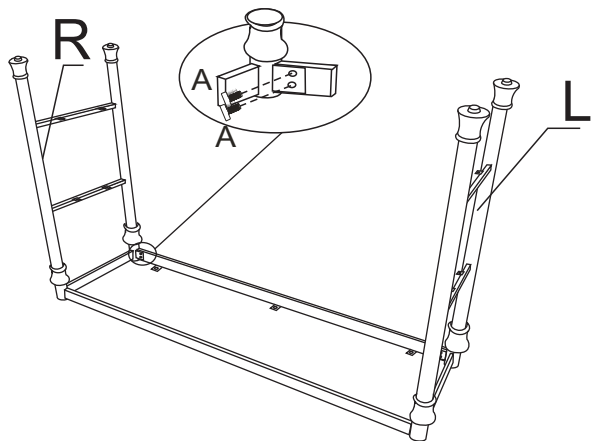

# YLX-9062 SHELF

STEP1

STEP2

STEP3

STEP4

STEP5

STEP6

A		21pcs	1/4"*12mm
B		6pcs	M5*20mm
C		1pc	M4

**Note:**Pls do not tighten all bolts until the products is assembled completely

A		1	E		1
B		1	F		1
C		2	G		2
D	 screw thread	1	H	 φ24X1/4"X10mm	4