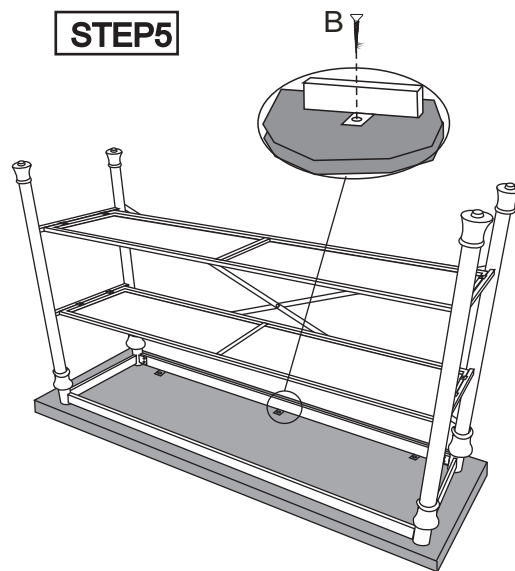

# YLX-9062 SHELF

STEP1

STEP2

STEP3

STEP4

STEP5

STEP6

A		21pcs	1/4"*12mm
B		6pcs	M5*20mm
C		1pc	M4

**Note:**Pls do not tighten all bolts until the products is assembled completely

A		1	E		1
B		1	F		1
C		2	G		2
D	 screw thread	1	H	 φ24X1/4"X10mm	4