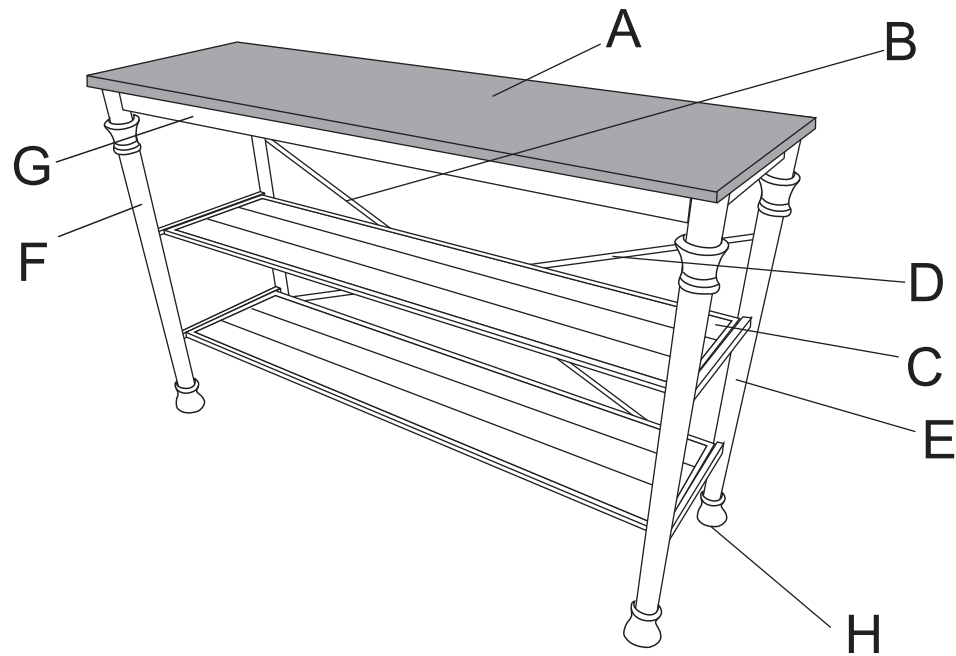

# YLX-9062 SHELF

STEP1

STEP2

STEP3

STEP4

STEP5

STEP6

A		21pcs	1/4"*12mm
B		6pcs	M5*20mm
C		1pc	M4

**Note:**Pls do not tighten all bolts until the products is assembled completely

A		1	E		1
B		1	F		1
C		2	G		2
D	 screw thread	1	H	 φ24X1/4"X10mm	4