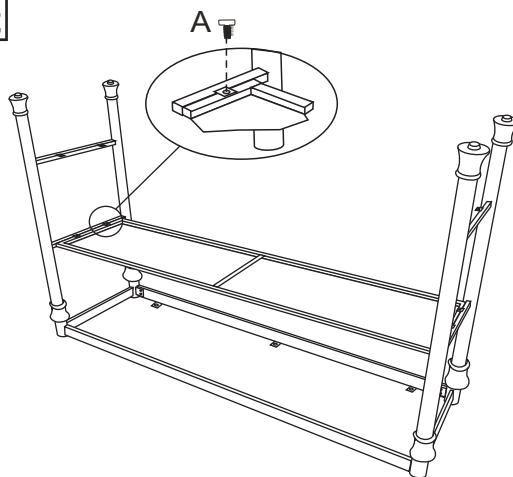

# YLX-9062 SHELF

STEP1

STEP2

STEP3

STEP4

STEP5

STEP6

A		21pcs	1/4"*12mm
B		6pcs	M5*20mm
C		1pc	M4

**Note:**Pls do not tighten all bolts until the products is assembled completely

A		1	E		1
B		1	F		1
C		2	G		2
D	 screw thread	1	H	 φ24X1/4"X10mm	4