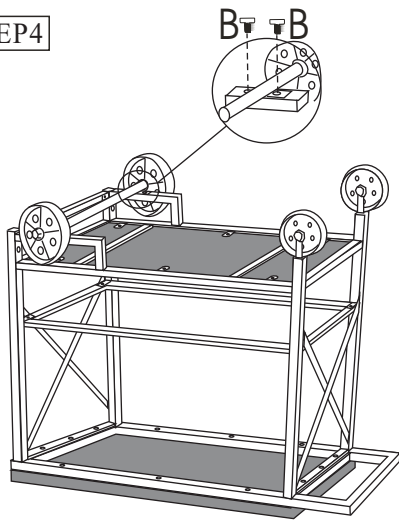

YLX-9051 WINE CART

STEP1

STEP2

STEP3

STEP4

STEP5

Note: Pls do not tighten all bolts until the products is assembled completely.

YLX-9051 HDWR			
A		6X	1/4"*28mm
B		14X	1/4"*12mm
C		1X	S4