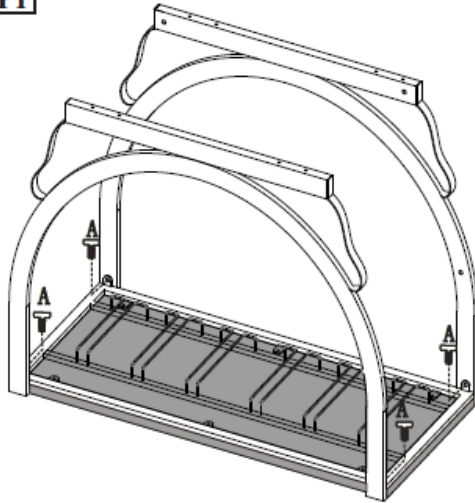

YLX-9043 WINE CART

YLX-9043 WINE CART	A		1X	D		2X
	B		1X	E		2X
	C		2X	F		2X

YLX-9043 WINE CART

STEP1

STEP2

STEP3

STEP4

STEP5

Note: Pls do not tighten all bolts until the products is assembled completely.

A		24X	1/4"*12mm
B		1X	