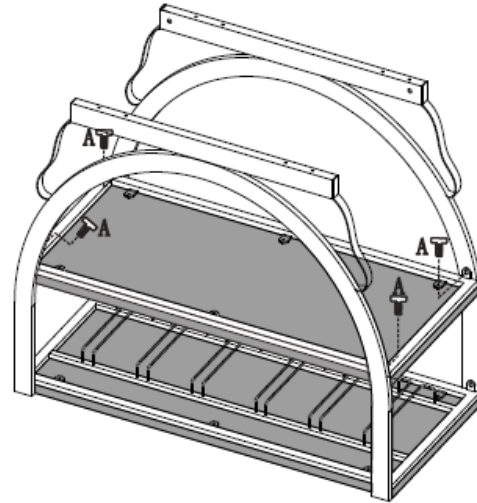

YLX-9043 WINE CART

YLX-9043 WINE CART	A		1X	D		2X
	B		1X	E		2X
	C		2X	F		2X

YLX-9043 WINE CART

STEP1

STEP2

STEP3

STEP4

STEP5

Note: Pls do not tighten all bolts until the products is assembled completely.

A		24X	1/4"*12mm
B		1X	