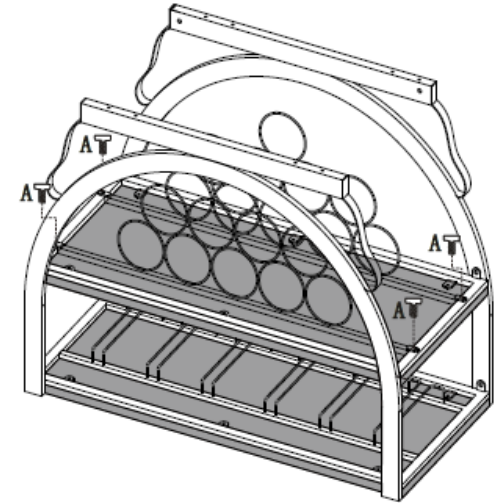

YLX-9043 WINE CART

YLX-9043 WINE CART	A		1X	D		2X
	B		1X	E		2X
	C		2X	F		2X

YLX-9043 WINE CART

STEP1

STEP2

STEP3

STEP4

STEP5

Note: Pls do not tighten all bolts until the products is assembled completely.

A		24X	1/4"*12mm
B		1X	