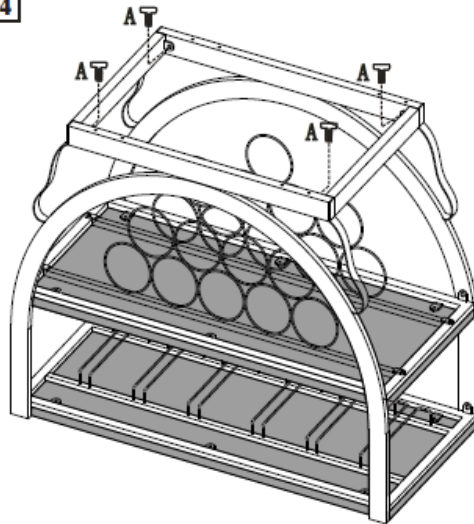

YLX-9043 WINE CART

YLX-9043 WINE CART	A		1X	D		2X
	B		1X	E		2X
	C		2X	F		2X

YLX-9043 WINE CART

STEP1

STEP2

STEP3

STEP4

STEP5

Note: Pls do not tighten all bolts until the products is assembled completely.

A		24X	1/4"*12mm
B		1X	