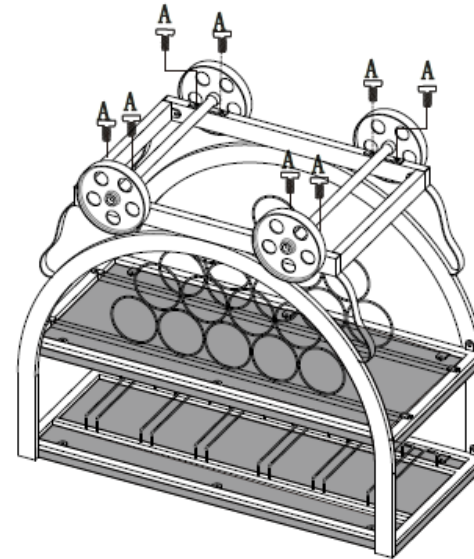

YLX-9043 WINE CART

YLX-9043 WINE CART	A		1X	D		2X
	B		1X	E		2X
	C		2X	F		2X

YLX-9043 WINE CART

STEP1

STEP2

STEP3

STEP4

STEP5

Note: Pls do not tighten all bolts until the products is assembled completely.

A		24X	1/4"*12mm
B		1X	