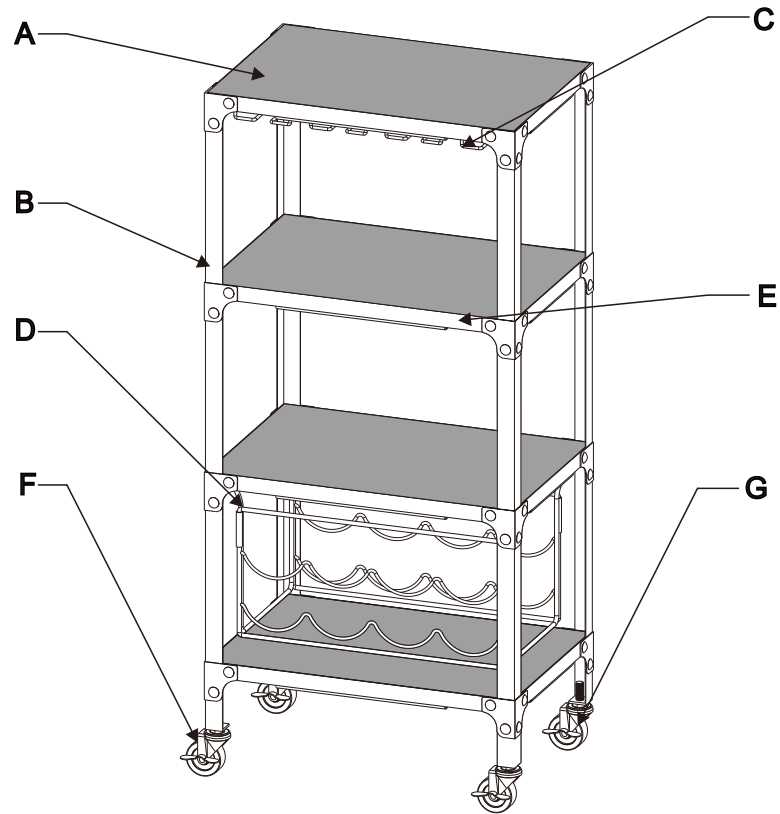

YLX-9033 WINE CART

STEP1

STEP2

STEP3

STEP4

Note: Pls do not tighten all bolts until the products is assembled completely.

A		16X	1/4"*5mm
B		1X	70*26mm
C		1X	57*20mm

YLX-9033 WINE CART

YLX-9033 WINE CART	A		4X	E		8X
	B		2X	F		2X
	C		1X	G		2X
	D		1X			