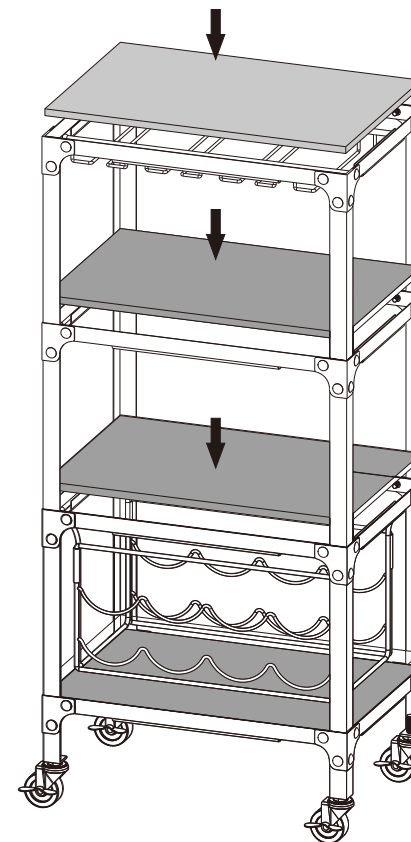

YLX-9033 WINE CART

STEP1

STEP2

STEP3

STEP4

Note: Pls do not tighten all bolts until the products is assembled completely.

A		16X	1/4"*5mm
B		1X	70*26mm
C		1X	57*20mm

YLX-9033 WINE CART

YLX-9033 WINE CART	A		4X	E		8X
	B		2X	F		2X
	C		1X	G		2X
	D		1X			