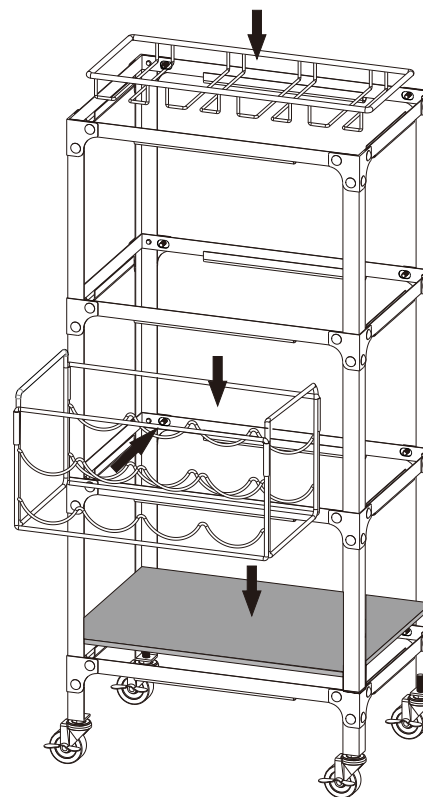

YLX-9033 WINE CART

STEP1

STEP2

STEP3

STEP4

Note: Pls do not tighten all bolts until the products is assembled completely.

A		16X	1/4"*5mm
B		1X	70*26mm
C		1X	57*20mm

YLX-9033 WINE CART

YLX-9033 WINE CART	A		4X	E		8X
	B		2X	F		2X
	C		1X	G		2X
	D		1X			