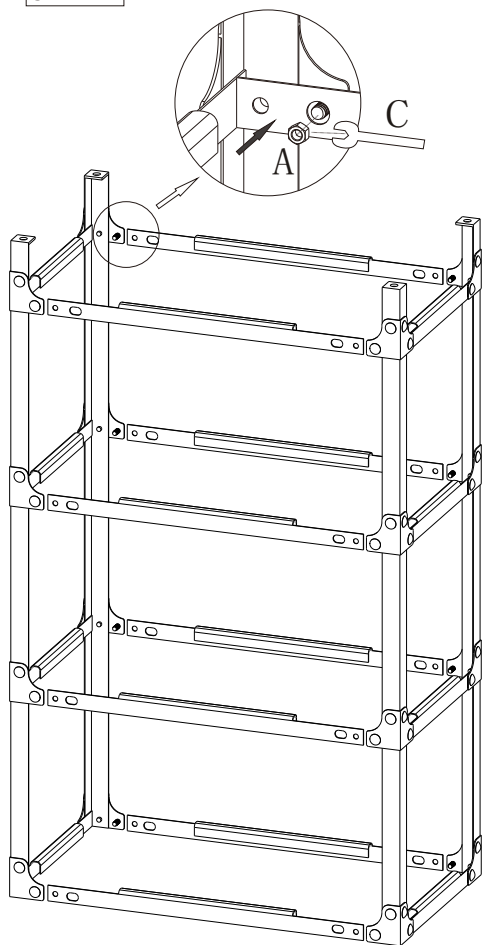

YLX-9033 WINE CART

STEP1

STEP2

STEP3

STEP4

Note: Pls do not tighten all bolts until the products is assembled completely.

A		16X	1/4"*5mm
B		1X	70*26mm
C		1X	57*20mm

YLX-9033 WINE CART

YLX-9033 WINE CART	A		4X	E		8X
	B		2X	F		2X
	C		1X	G		2X
	D		1X			