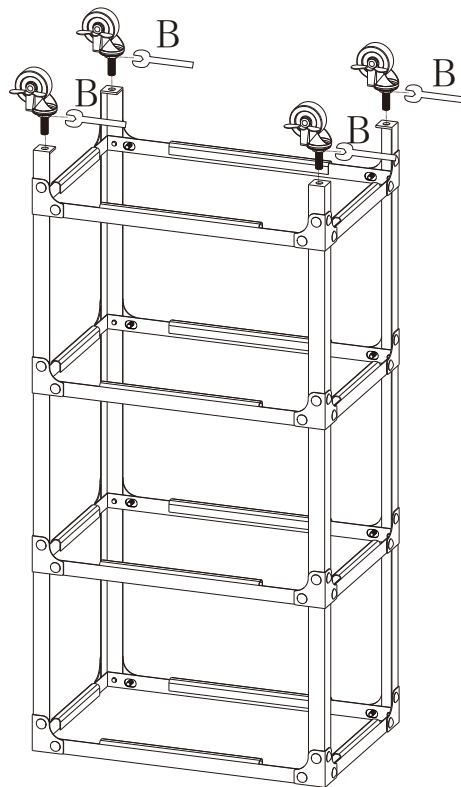

YLX-9033 WINE CART

STEP1

STEP2

STEP3

STEP4

Note: Pls do not tighten all bolts until the products is assembled completely.

A		16X	1/4"*5mm
B		1X	70*26mm
C		1X	57*20mm

YLX-9033 WINE CART

YLX-9033 WINE CART	A		4X	E		8X
	B		2X	F		2X
	C		1X	G		2X
	D		1X			