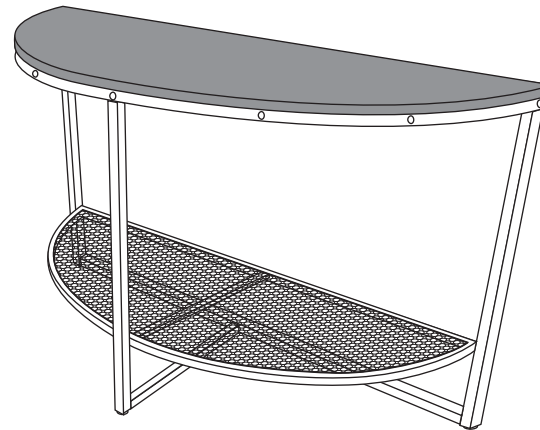

# YLX-2714 CONSOLE TABLE

**STEP1**

**STEP2**

**STEP3**

**STEP4**

A		1pc	1/4"*40mm
B		12pcs	1/4"*12mm
C		1pc	M4

**Note:Pls do not tighten all bolts until the products is assembled completely**

A		1	E		1
B		1	F		1
C		1	G	 φ24X1/4"X10mm	3
D		1			