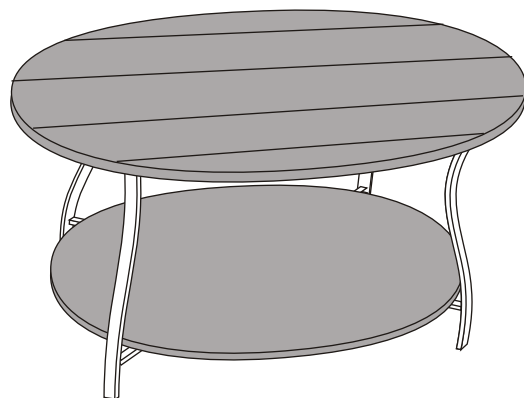

# YLX-2682-CT COFFEE TABLE/ YLX-2682-ET END TABLE

STEP1

STEP2

STEP1

STEP2

STEP3

STEP3

**Note: Pls do not tighten all bolts until the products is assembled completely.**

A		30X	1/4"*12mm
B		1X	S4

YLX-2682	A		1X
	B		2X
	C		1X
	D		2X
	E	 $\phi 18*1/4"*10\text{mm}$	4X

YLX-2682	A		1X
	B		3X
	C		1X
	D	 $\phi 18*1/4"*10\text{mm}$	3X