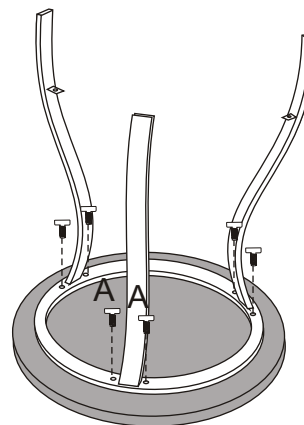

# YLX-2682-CT COFFEE TABLE/ YLX-2682-ET END TABLE

STEP1

STEP2

STEP1

STEP2

STEP3

STEP3

**Note: Pls do not tighten all bolts until the products is assembled completely.**

A		30X	1/4"*12mm
B		1X	S4

YLX-2682	A		1X
	B		2X
	C		1X
	D		2X
	E	 $\phi 18*1/4"*10\text{mm}$	4X

YLX-2682	A		1X
	B		3X
	C		1X
	D	 $\phi 18*1/4"*10\text{mm}$	3X