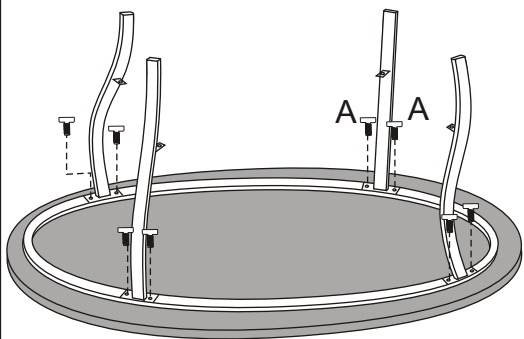

# YLX-2682-CT COFFEE TABLE/ YLX-2682-ET END TABLE

STEP1

STEP2

STEP1

STEP2

STEP3

STEP3

**Note: Pls do not tighten all bolts until the products is assembled completely.**

A		30X	1/4"*12mm
B		1X	S4

YLX-2682	A		1X
	B		2X
	C		1X
	D		2X
	E	 $\phi 18*1/4"*10\text{mm}$	4X

YLX-2682	A		1X
	B		3X
	C		1X
	D	 $\phi 18*1/4"*10\text{mm}$	3X