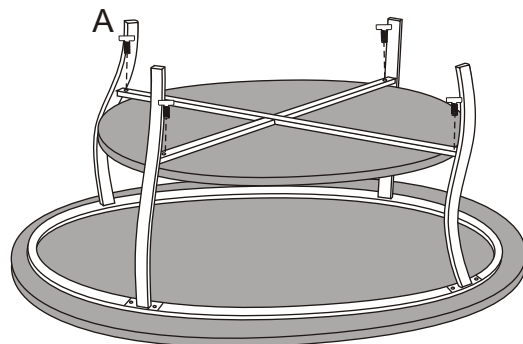

# YLX-2682-CT COFFEE TABLE/ YLX-2682-ET END TABLE

STEP1

STEP2

STEP1

STEP2

STEP3

STEP3

**Note: Pls do not tighten all bolts until the products is assembled completely.**

A		30X	1/4"*12mm
B		1X	S4

YLX-2682	A		1X
	B		2X
	C		1X
	D		2X
	E	 $\phi 18*1/4"*10\text{mm}$	4X

YLX-2682	A		1X
	B		3X
	C		1X
	D	 $\phi 18*1/4"*10\text{mm}$	3X