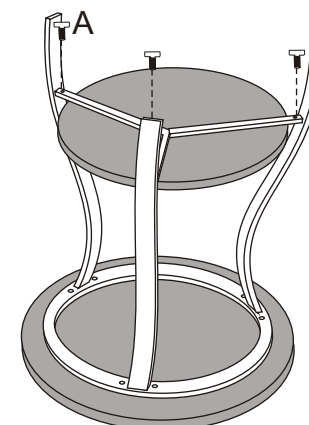

# YLX-2682-CT COFFEE TABLE/ YLX-2682-ET END TABLE

STEP1

STEP2

STEP1

STEP2

STEP3

STEP3

**Note: Pls do not tighten all bolts until the products is assembled completely.**

A		30X	1/4"*12mm
B		1X	S4

YLX-2682	A		1X
	B		2X
	C		1X
	D		2X
	E	 $\phi 18*1/4"*10\text{mm}$	4X

YLX-2682	A		1X
	B		3X
	C		1X
	D	 $\phi 18*1/4"*10\text{mm}$	3X