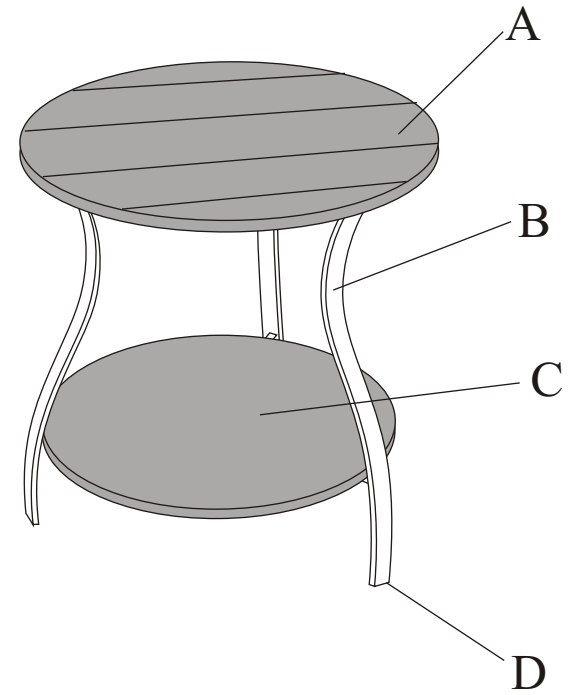

# YLX-2682-CT COFFEE TABLE/ YLX-2682-ET END TABLE

STEP1

STEP2

STEP1

STEP2

STEP3

STEP3

**Note: Pls do not tighten all bolts until the products is assembled completely.**

A		30X	1/4"*12mm
B		1X	S4

YLX-2682	A		1X
	B		2X
	C		1X
	D		2X
	E	 $\phi 18*1/4"*10\text{mm}$	4X

YLX-2682	A		1X
	B		3X
	C		1X
	D	 $\phi 18*1/4"*10\text{mm}$	3X