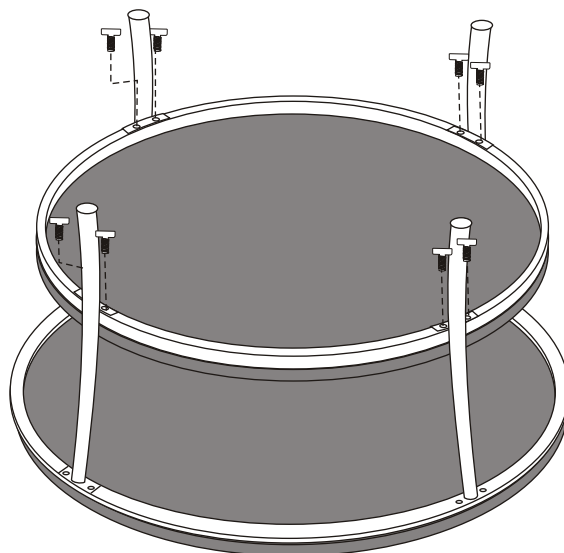

YLX-2667-CT COFFEE TABLE

STEP1

STEP2

STEP3

Note: Pls do not tighten all bolts until the products is assembled completely.

A		16X	1/4"*12mm
B		1X	S4

YLX-2667	A		1X
	B		4X
	C		1X
	D	$\phi 24 * 1/4" * 10\text{mm}$	4X