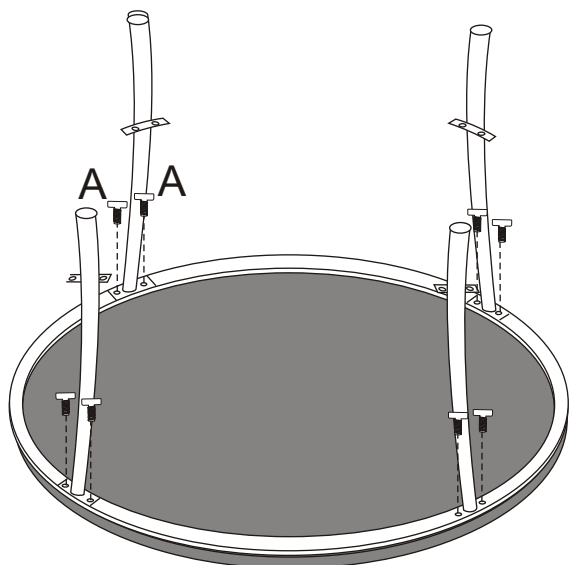

YLX-2667-CT COFFEE TABLE

STEP1

STEP2

STEP3

Note: Pls do not tighten all bolts until the products is assembled completely.

A		16X	1/4"*12mm
B		1X	S4

YLX-2667	A		1X
	B		4X
	C		1X
	D	$\phi 24 * 1/4" * 10\text{mm}$	4X