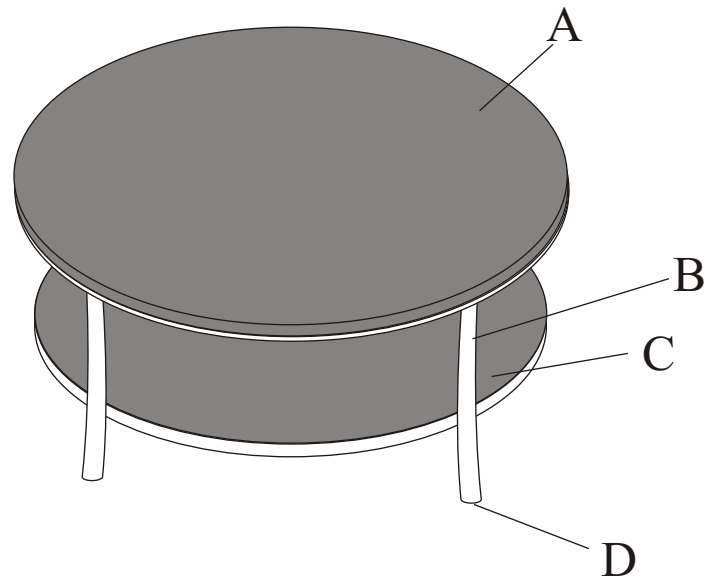

YLX-2667-CT COFFEE TABLE

STEP1

STEP2

STEP3

Note: Pls do not tighten all bolts until the products is assembled completely.

A		16X	1/4"*12mm
B		1X	S4

YLX-2667	A		1X
	B		4X
	C		1X
	D	$\phi 24 * 1/4" * 10\text{mm}$	4X