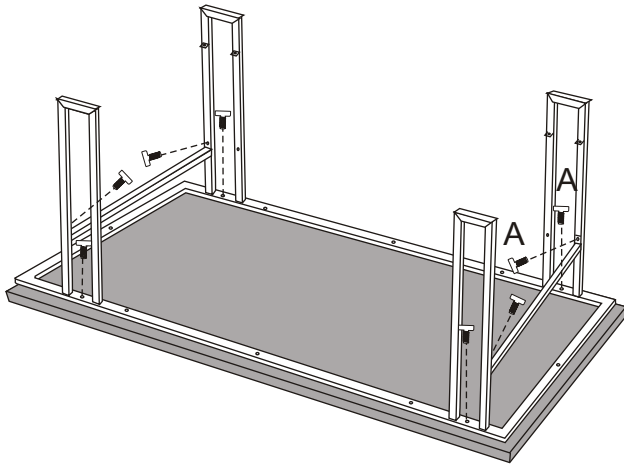

YLX-2646-CT COFFEE TABLE

STEP1

STEP2

STEP3

Note: Pls do not tighten all bolts until the products is assembled completely.

A		16X	1/4"*12mm
B		1X	S4

YLX-2646	A		1X
	B		4X
	C		1X
	D		2X
	E	 $\phi 18 * 1/4" * 10\text{mm}$	4X