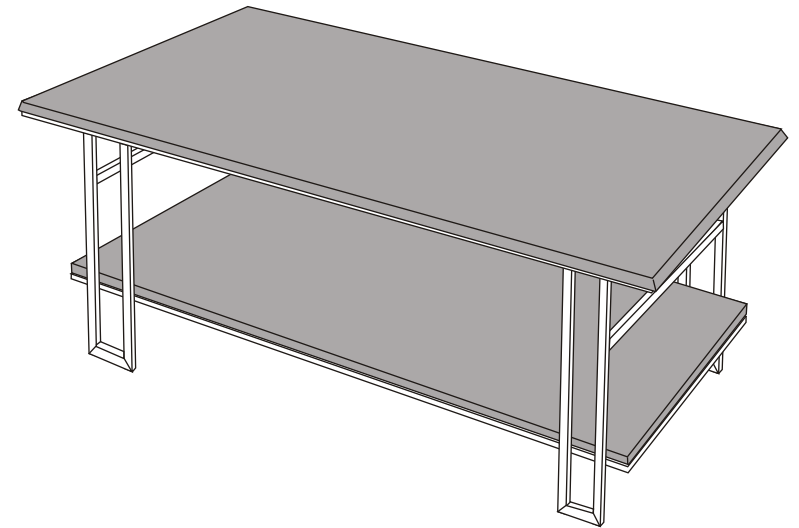

YLX-2646-CT COFFEE TABLE

STEP1

STEP2

STEP3

Note: Pls do not tighten all bolts until the products is assembled completely.

A		16X	1/4"*12mm
B		1X	S4

YLX-2646	A		1X
	B		4X
	C		1X
	D		2X
	E	 $\phi 18 * 1/4" * 10\text{mm}$	4X