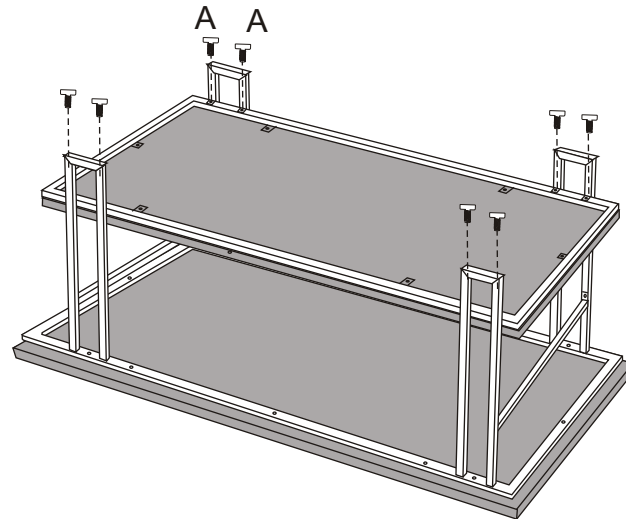

YLX-2646-CT COFFEE TABLE

STEP1

STEP2

STEP3

Note: Pls do not tighten all bolts until the products is assembled completely.

A		16X	1/4"*12mm
B		1X	S4

YLX-2646	A		1X
	B		4X
	C		1X
	D		2X
	E	 $\phi 18 * 1/4" * 10\text{mm}$	4X