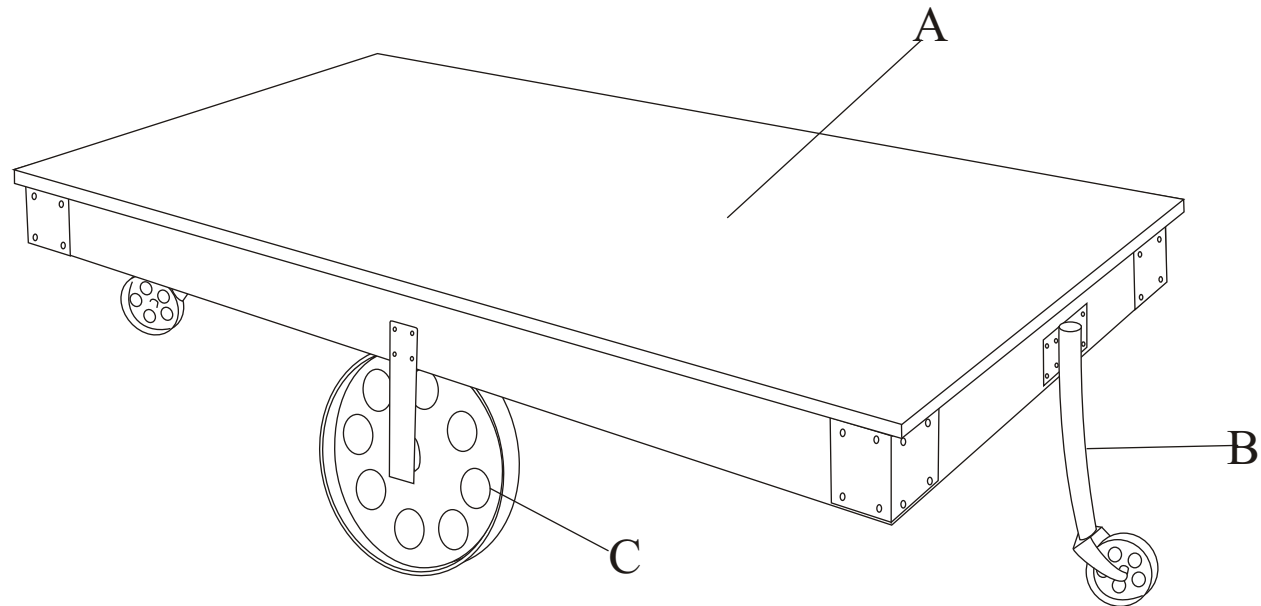

YLX-0007-CT COFFEE TABLE

STEP1

STEP2

Keep four caster in the same level, if not the table will be unsteady, and at the wood center as shown

Note: Pls do not tighten all bolts until the products is assembled completely.

A		32X	M5*15mm
---	---	-----	---------

YLX-0007	A		1X
	B		2X
	C		2X