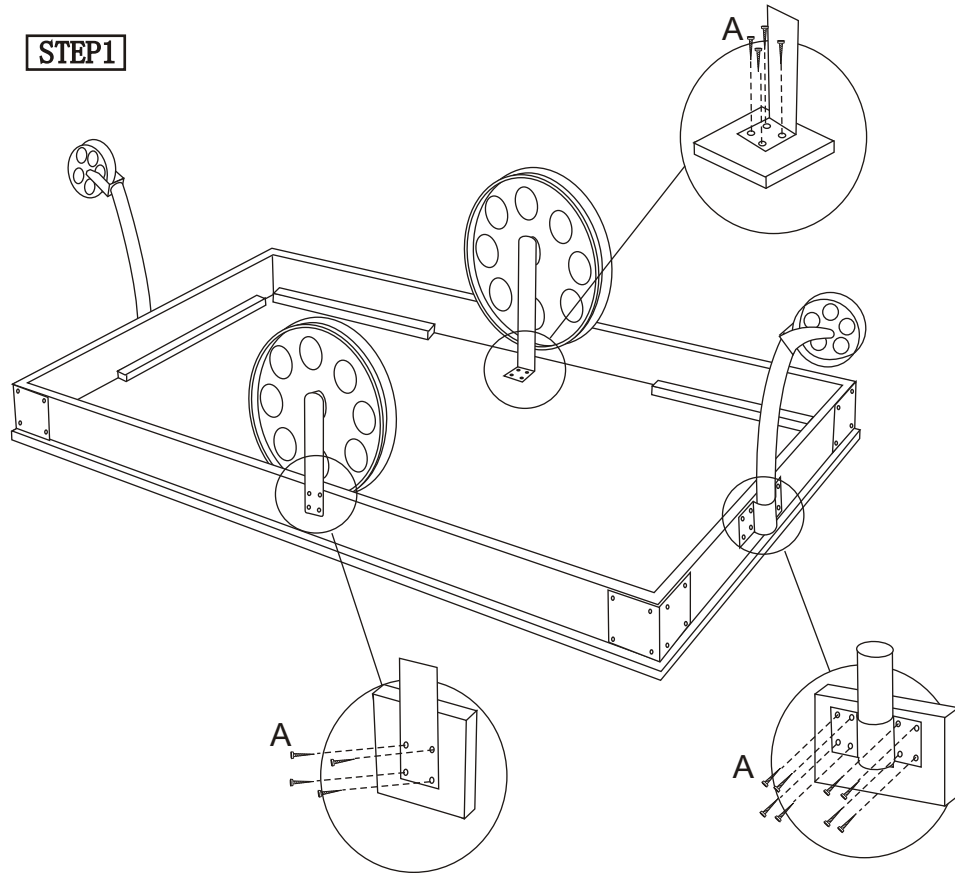

YLX-0007-CT COFFEE TABLE

STEP1

STEP2

Keep four caster in the same level, if not the table will be unsteady, and at the wood center as shown

Note: Pls do not tighten all bolts until the products is assembled completely.

A		32X	M5*15mm
---	---	-----	---------

YLX-0007	A		1X
	B		2X
	C		2X