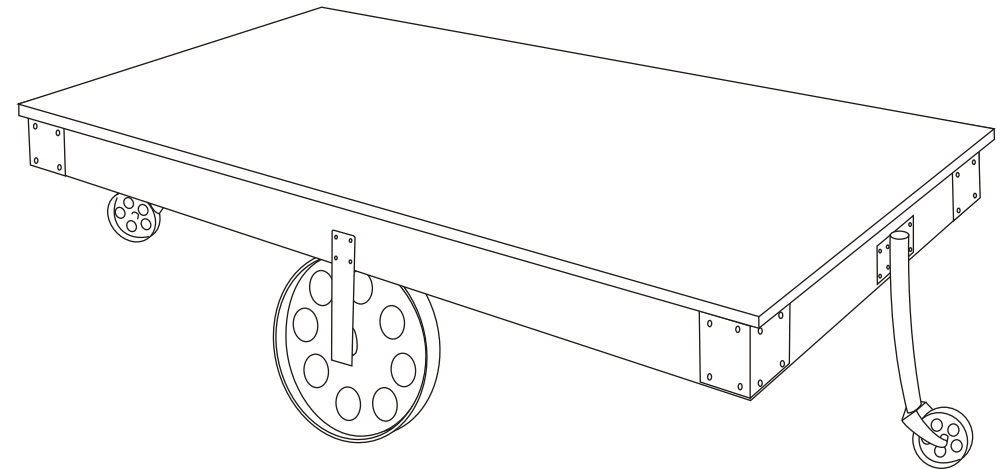

YLX-0007-CT COFFEE TABLE

STEP1

STEP2

Keep four caster in the same level, if not the table will be unsteady, and at the wood center as shown

Note: Pls do not tighten all bolts until the products is assembled completely.

A		32X	M5*15mm
---	---	-----	---------

YLX-0007	A		1X
	B		2X
	C		2X