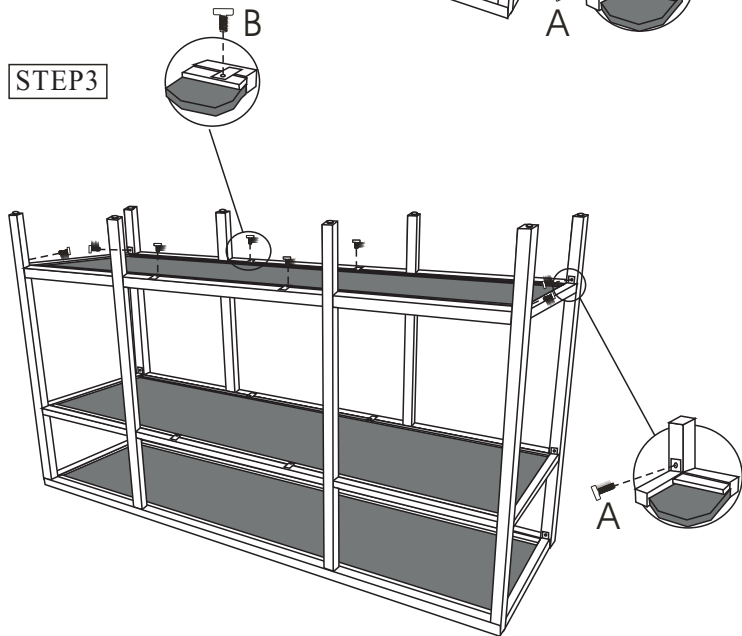

# YLX-0005-ST SOFA TABLE

STEP1

STEP2

STEP3

STEP4

YLX-0005-ST HDWR

| YLX-0005-ST HDWR |   |     |           |
|------------------|---|-----|-----------|
| A                |  | 12X | 1/4"*15mm |
| B                |  | 8X  | 1/4"*10mm |
| C                |  | 1X  | S4        |

Note:Pls do tighten all bolts until the products is assembled completely.

|             |   |   |    |   |   |    |
|-------------|---|---|----|---|---|----|
| YLX-0005-ST | A |  | 1X | C |  | 2X |
|             | B |  | 2X | D |  | 8X |