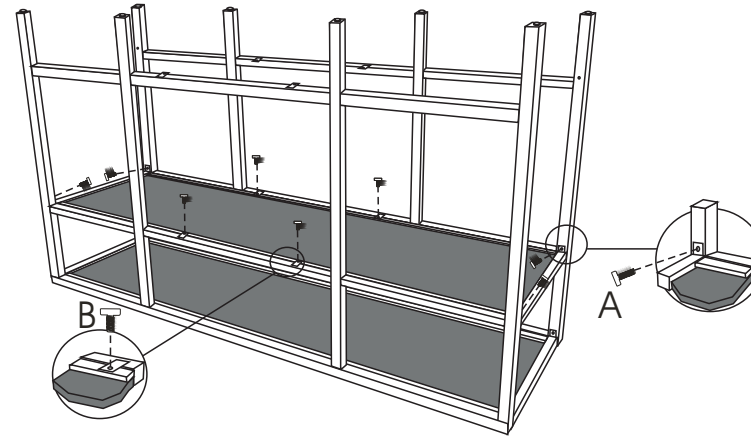

# YLX-0005-ST SOFA TABLE

STEP1

STEP2

STEP3

STEP4

YLX-0005-ST HDWR

| YLX-0005-ST HDWR |   |     |           |
|------------------|---|-----|-----------|
| A                |  | 12X | 1/4"*15mm |
| B                |  | 8X  | 1/4"*10mm |
| C                |  | 1X  | S4        |

Note:Pls do tighten all bolts until the products is assembled completely.

|             |   |   |    |   |   |    |
|-------------|---|---|----|---|---|----|
| YLX-0005-ST | A |  | 1X | C |  | 2X |
|             | B |  | 2X | D |  | 8X |