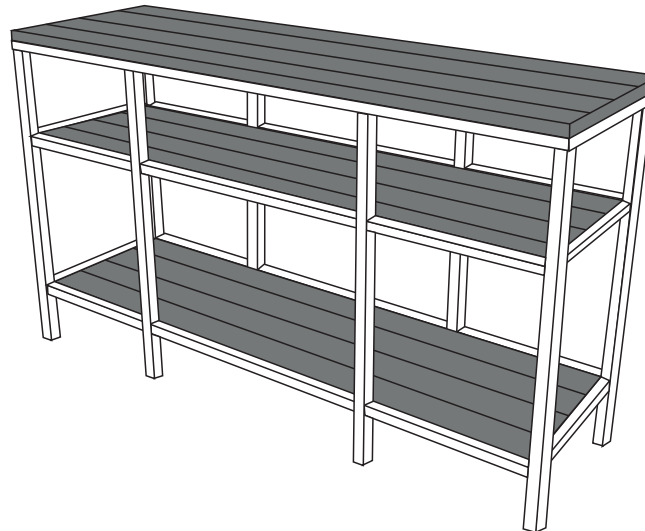

# YLX-0005-ST SOFA TABLE

STEP1

STEP2

STEP3

STEP4

YLX-0005-ST HDWR

| YLX-0005-ST HDWR |   |     |           |
|------------------|---|-----|-----------|
| A                |  | 12X | 1/4"*15mm |
| B                |  | 8X  | 1/4"*10mm |
| C                |  | 1X  | S4        |

Note:Pls do tighten all bolts until the products is assembled completely.

|             |   |   |    |   |   |    |
|-------------|---|---|----|---|---|----|
| YLX-0005-ST | A |  | 1X | C |  | 2X |
|             | B |  | 2X | D |  | 8X |