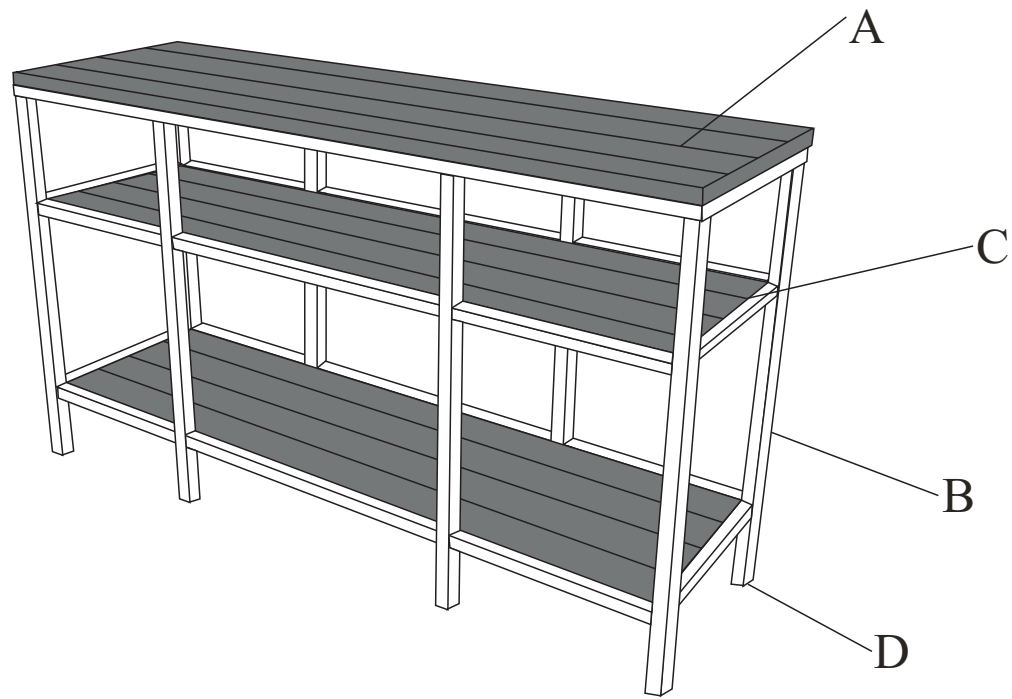

# YLX-0005-ST SOFA TABLE

STEP1

STEP2

STEP3

STEP4

YLX-0005-ST HDWR

| YLX-0005-ST HDWR |   |     |           |
|------------------|---|-----|-----------|
| A                |  | 12X | 1/4"*15mm |
| B                |  | 8X  | 1/4"*10mm |
| C                |  | 1X  | S4        |

Note:Pls do tighten all bolts until the products is assembled completely.

|             |   |   |    |   |   |    |
|-------------|---|---|----|---|---|----|
| YLX-0005-ST | A |  | 1X | C |  | 2X |
|             | B |  | 2X | D |  | 8X |