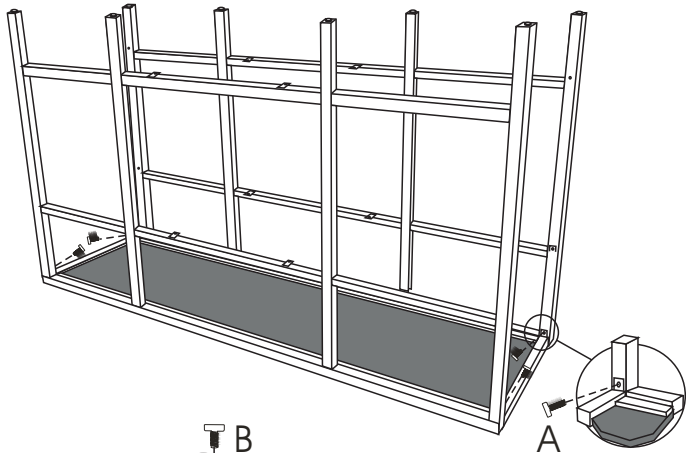

# YLX-0005-ST SOFA TABLE

STEP1

STEP2

STEP3

STEP4

YLX-0005-ST HDWR

| YLX-0005-ST HDWR |   |     |           |
|------------------|---|-----|-----------|
| A                |  | 12X | 1/4"*15mm |
| B                |  | 8X  | 1/4"*10mm |
| C                |  | 1X  | S4        |

Note:Pls do tighten all bolts until the products is assembled completely.

|             |   |   |    |   |   |    |
|-------------|---|---|----|---|---|----|
| YLX-0005-ST | A |  | 1X | C |  | 2X |
|             | B |  | 2X | D |  | 8X |