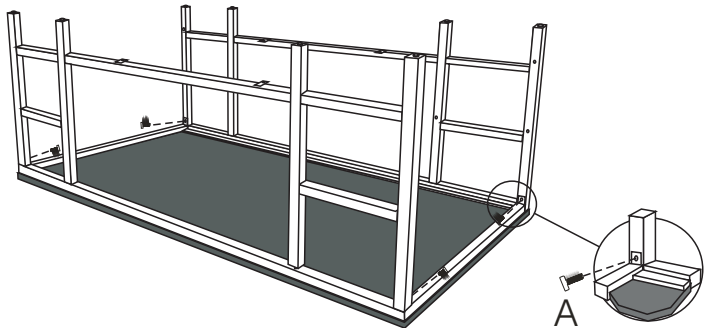

YLX-0005-CT COCKTAIL TABLE

STEP1

STEP2

STEP3

STEP4

STEP5

YLX-0005-CT HDWR

YLX-0005-CT HDWR			
A		16X	1/4"*15mm
B		4X	1/4"*10mm
C		8X	M5*15mm
D		1X	S4

Note:Pls do tighten all bolts until the products is assembled completely.

YLX-0005-CT	A		1X	D		1X
	B		4X	E		2X
	C		2X	F		8X