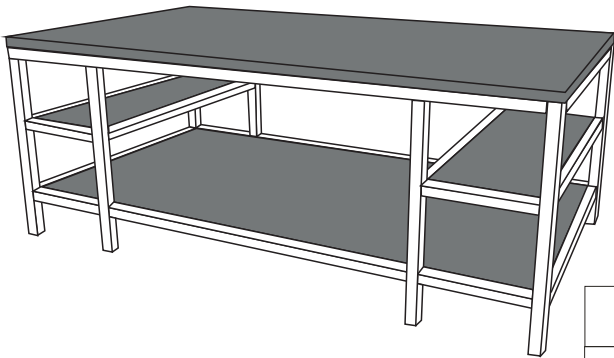

YLX-0005-CT COCKTAIL TABLE

STEP1

STEP2

STEP3

STEP4

STEP5

YLX-0005-CT HDWR

YLX-0005-CT HDWR			
A		16X	1/4"*15mm
B		4X	1/4"*10mm
C		8X	M5*15mm
D		1X	S4

Note:Pls do tighten all bolts until the products is assembled completely.

YLX-0005-CT	A		1X	D		1X
	B		4X	E		2X
	C		2X	F		8X