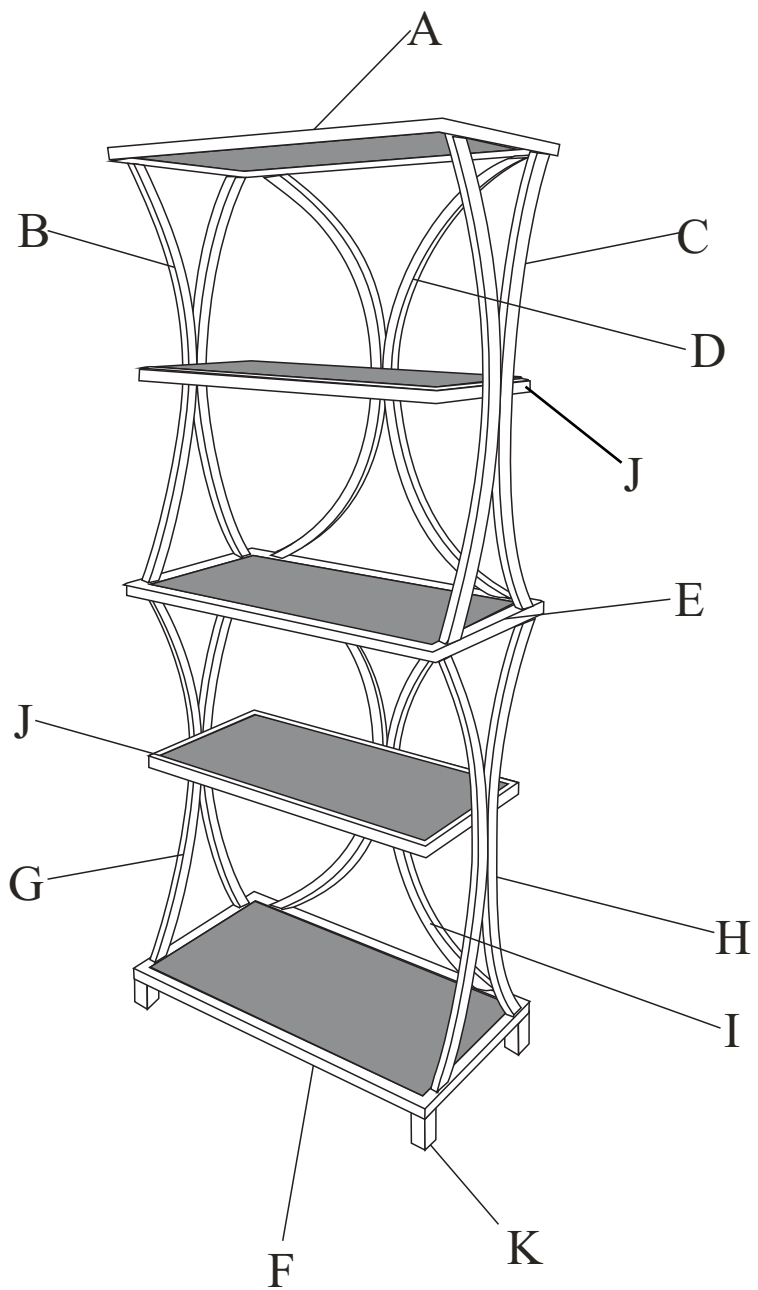

# YLX-0004-BR SHELF

STEP1

STEP2

STEP4

STEP5

STEP6

STEP7

YLX-0004-BR HDWR			
A		6X	1/4"*35mm
B		6X	1/4"*22mm
C		12X	1/4"*15mm
D		1X	S4

Note:Pls do tighten all bolts until the products is assembled completely.

YLX-0004-BR

A		1X	G		1X
B		1X	H		1X
C		1X	I		1X
D		1X	J		2X
E		1X	K		4X
F		1X			