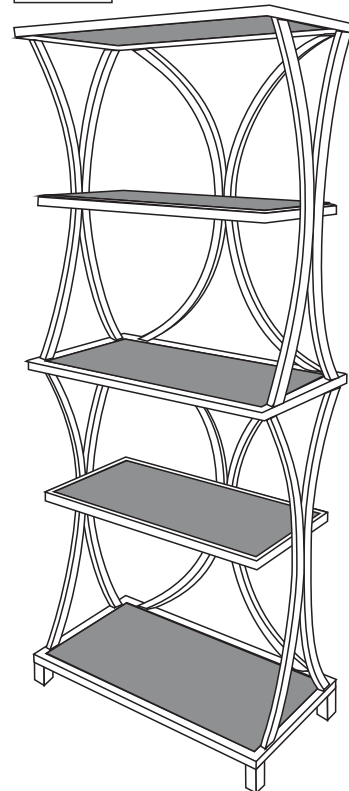

# YLX-0004-BR SHELF

STEP1

STEP2

STEP4

STEP5

STEP6

STEP7

YLX-0004-BR HDWR			
A		6X	1/4"*35mm
B		6X	1/4"*22mm
C		12X	1/4"*15mm
D		1X	S4

Note:Pls do tighten all bolts until the products is assembled completely.

YLX-0004-BR

A		1X	G		1X
B		1X	H		1X
C		1X	I		1X
D		1X	J		2X
E		1X	K		4X
F		1X			