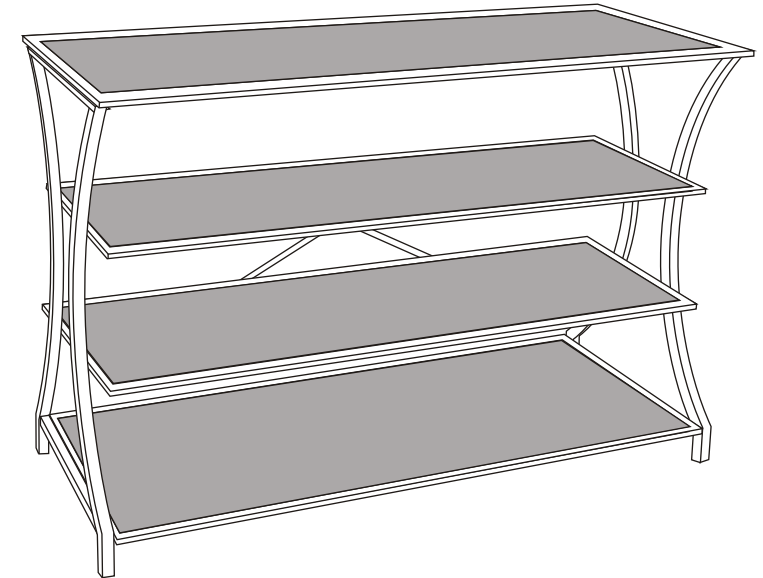

# YLX-0004-CT CONSOLE TABLE

STEP1

STEP2

A		4X	1/4"*22mm
B		16X	1/4"*12mm
C		1X	S4

**Note: Pls do not tighten all bolts until the products is assembled completely.**

YLX-0004	A		1X	D		1X
	B		1X	E		2X
	C		1X	F		1X