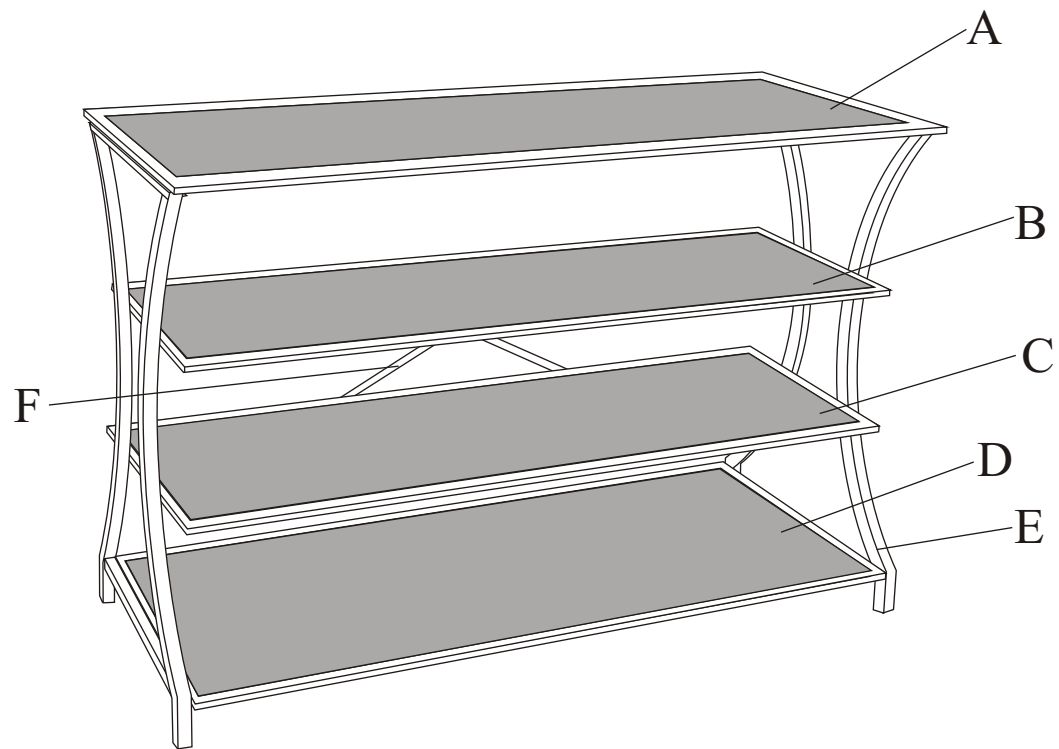

# YLX-0004-CT CONSOLE TABLE

STEP1

STEP2

A		4X	1/4"*22mm
B		16X	1/4"*12mm
C		1X	S4

**Note: Pls do not tighten all bolts until the products is assembled completely.**

YLX-0004	A		1X	D		1X
	B		1X	E		2X
	C		1X	F		1X