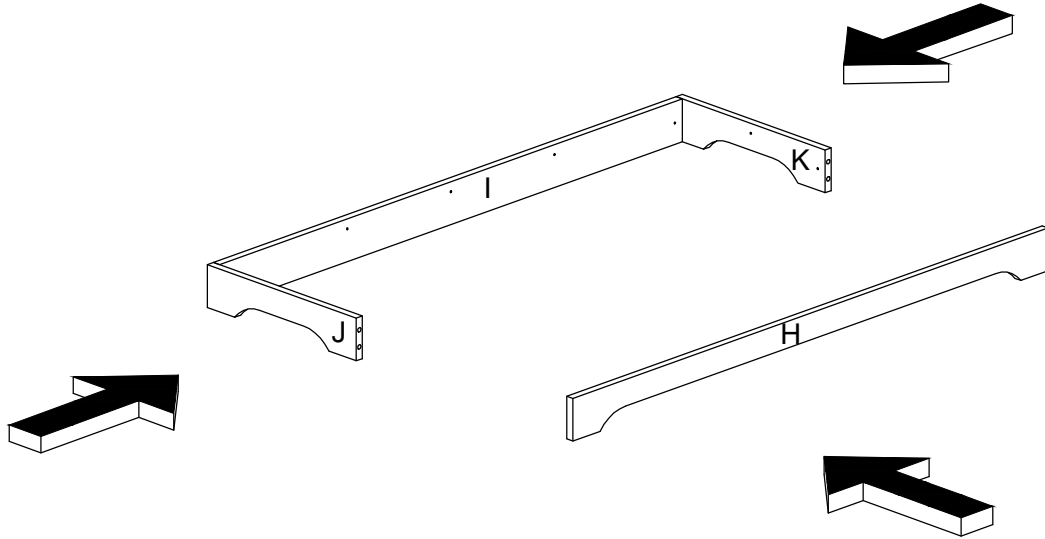

Assembly Instruction

Model : WI8038

PART LIST

Assembly Instruction

Hardware List

No.	SHAPE	DESCRIPTION	Qty.
1		8x25mm Wood Dowel	34Pcs
2		8x50mm Wood Dowel	2Pcs
3		15MM Myfix Minifix	12Sets
4		M5x38mm Screw	10Pcs
5		M4x38mm Screw	10Pcs
6		M5x8mm Screw (Euro Ssrew)	8Pcs
7		Drawer Slide 300mm	2Sets
8		Handle (2293) M4x20mm Handle Screw	6Sets
9		Nail Leg	5Pcs
10		L Bracket	12 Pcs

STEP 5

STEP 6

Assembly Instruction

STEP 7

STEP 8

Assembly Instruction

STEP 9

STEP 10