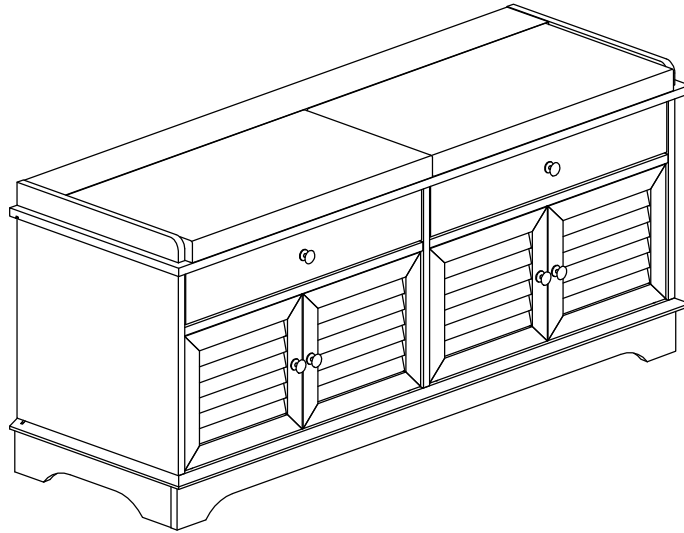

Assembly Instruction

Model : WI8038

PART LIST

Assembly Instruction

Hardware List

No.	SHAPE	DESCRIPTION	Qty.
1		8x25mm Wood Dowel	34Pcs
2		8x50mm Wood Dowel	2Pcs
3		15MM Myfix Minifix	12Sets
4		M5x38mm Screw	10Pcs
5		M4x38mm Screw	10Pcs
6		M5x8mm Screw (Euro Ssrew)	8Pcs
7		Drawer Slide 300mm	2Sets
8		Handle (2293) M4x20mm Handle Screw	6Sets
9		Nail Leg	5Pcs
10		L Bracket	12 Pcs

11		Brown Magnet 2 Pin Flat Head Tapping Screw M6x10mm ZB	4Pcs
12		Door Support (Spring)	8Pcs
13		M4x30mm Screw	8Pcs
14		M3.5x15mm Screw	32Pcs

STEP 1

Assembly Instruction

STEP 2

STEP 3

STEP 4

Assembly Instruction