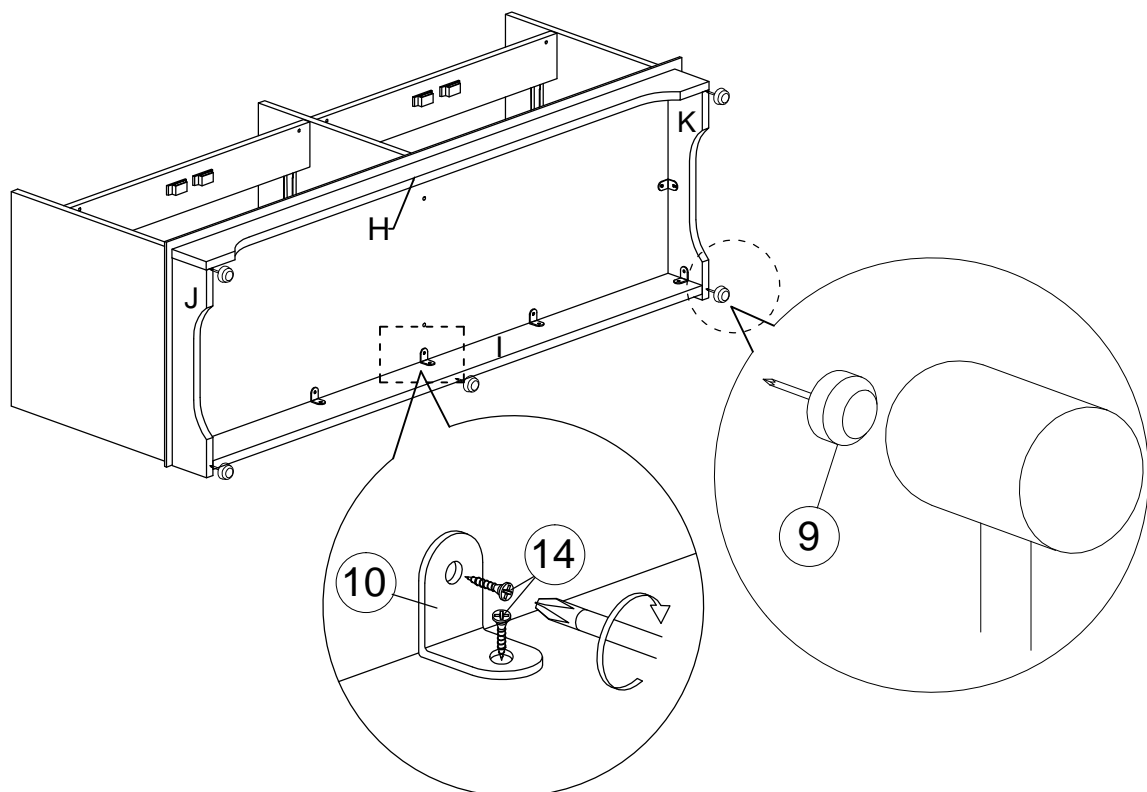

Assembly Instruction

Model : WI8038

PART LIST

Assembly Instruction

Hardware List

No.	SHAPE	DESCRIPTION	Qty.
1		8x25mm Wood Dowel	34Pcs
2		8x50mm Wood Dowel	2Pcs
3		15MM Myfix Minifix	12Sets
4		M5x38mm Screw	10Pcs
5		M4x38mm Screw	10Pcs
6		M5x8mm Screw (Euro Ssrew)	8Pcs
7		Drawer Slide 300mm	2Sets
8		Handle (2293) M4x20mm Handle Screw	6Sets
9		Nail Leg	5Pcs
10		L Bracket	12 Pcs

11		Brown Magnet 2 Pin Flat Head Tapping Screw M6x10mm ZB	4Pcs
12		Door Support (Spring)	8Pcs
13		M4x30mm Screw	8Pcs
14		M3.5x15mm Screw	32Pcs

STEP 1

Assembly Instruction

STEP 2

STEP 3

STEP 4

Assembly Instruction

STEP 5

STEP 6

Assembly Instruction

STEP 7

STEP 8

Assembly Instruction

STEP 9

STEP 10