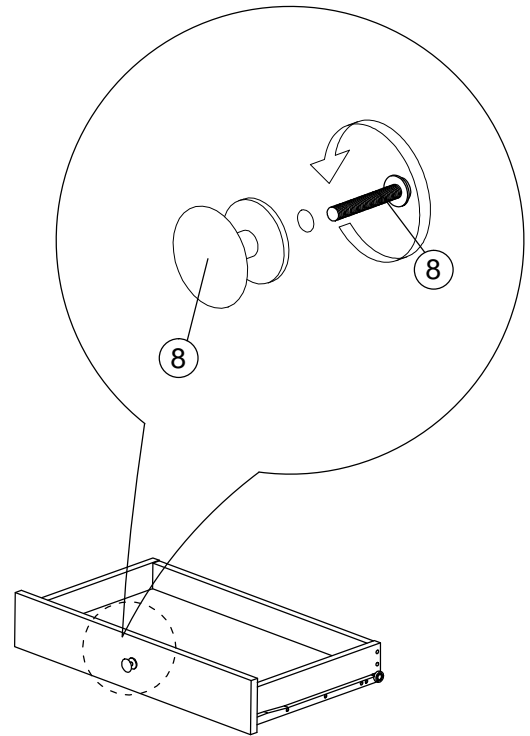

Assembly Instruction

Model : WI8038

PART LIST

Assembly Instruction

Hardware List

No.	SHAPE	DESCRIPTION	Qty.
1		8x25mm Wood Dowel	34Pcs
2		8x50mm Wood Dowel	2Pcs
3		15MM Myfix Minifix	12Sets
4		M5x38mm Screw	10Pcs
5		M4x38mm Screw	10Pcs
6		M5x8mm Screw (Euro Ssrew)	8Pcs
7		Drawer Slide 300mm	2Sets
8		Handle (2293) M4x20mm Handle Screw	6Sets
9		Nail Leg	5Pcs
10		L Bracket	12 Pcs

Assembly Instruction

STEP 11

STEP 12

Assembly Instruction

STEP 13

x2

STEP 14

x2