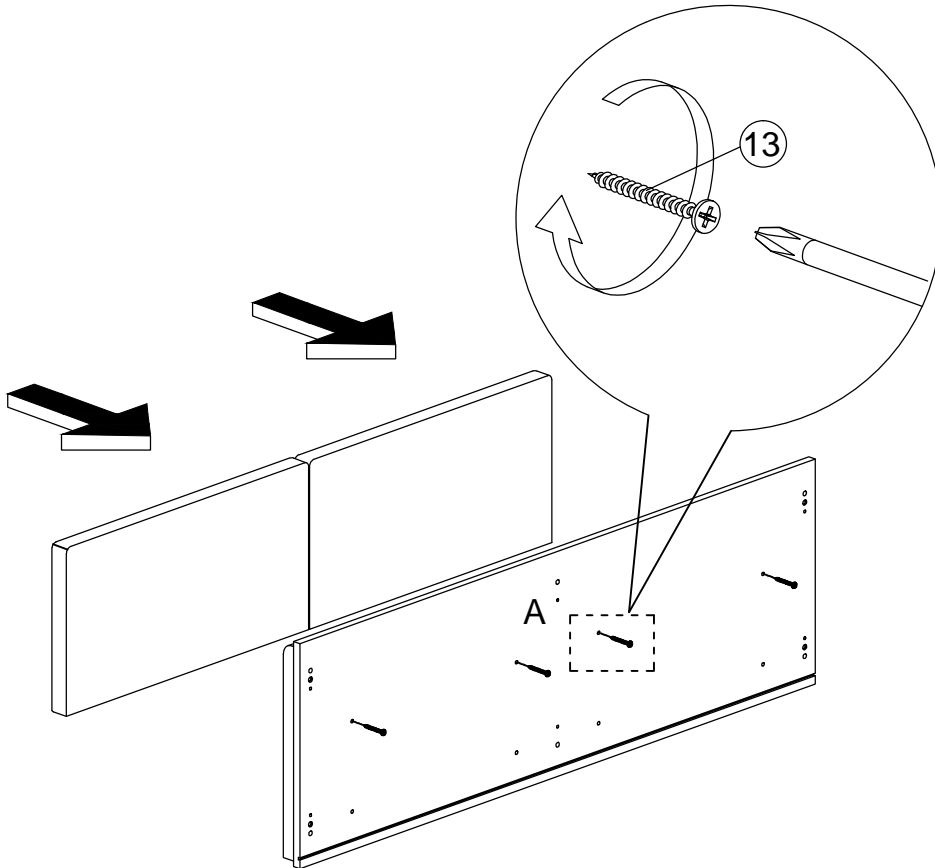

Assembly Instruction

STEP 5

STEP 6