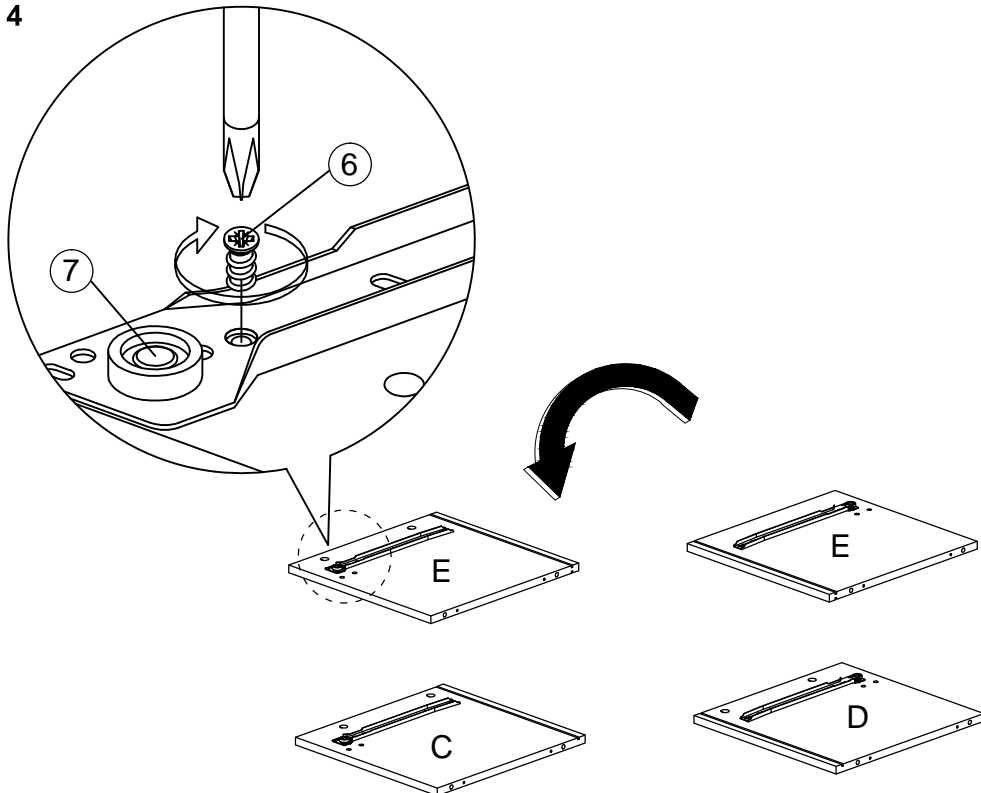

Assembly Instruction

Model : WI8038

PART LIST

Assembly Instruction

Hardware List

No.	SHAPE	DESCRIPTION	Qty.
1		8x25mm Wood Dowel	34Pcs
2		8x50mm Wood Dowel	2Pcs
3		15MM Myfix Minifix	12Sets
4		M5x38mm Screw	10Pcs
5		M4x38mm Screw	10Pcs
6		M5x8mm Screw (Euro Ssrew)	8Pcs
7		Drawer Slide 300mm	2Sets
8		Handle (2293) M4x20mm Handle Screw	6Sets
9		Nail Leg	5Pcs
10		L Bracket	12 Pcs

11		Brown Magnet 2 Pin Flat Head Tapping Screw M6x10mm ZB	4Pcs
12		Door Support (Spring)	8Pcs
13		M4x30mm Screw	8Pcs
14		M3.5x15mm Screw	32Pcs

STEP 1

Assembly Instruction

STEP 2

STEP 3

STEP 4

Assembly Instruction

STEP 5

STEP 6

Assembly Instruction

STEP 7

STEP 8

Assembly Instruction

STEP 9

STEP 10