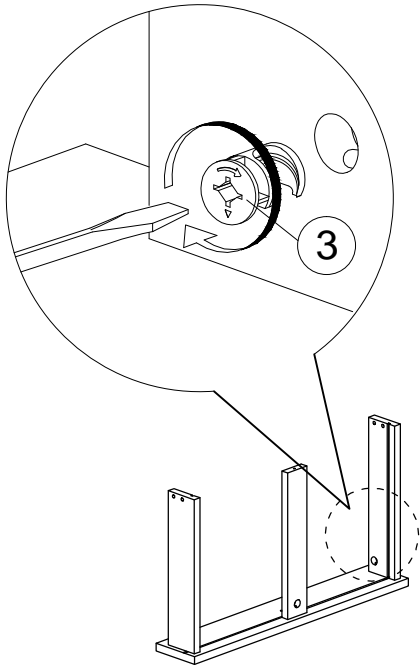

Assembly Instruction

Model : WI8038

PART LIST

Assembly Instruction

Hardware List

No.	SHAPE	DESCRIPTION	Qty.
1		8x25mm Wood Dowel	34Pcs
2		8x50mm Wood Dowel	2Pcs
3		15MM Myfix Minifix	12Sets
4		M5x38mm Screw	10Pcs
5		M4x38mm Screw	10Pcs
6		M5x8mm Screw (Euro Ssrew)	8Pcs
7		Drawer Slide 300mm	2Sets
8		Handle (2293) M4x20mm Handle Screw	6Sets
9		Nail Leg	5Pcs
10		L Bracket	12 Pcs

Assembly Instruction

STEP 11

STEP 12

Assembly Instruction

STEP 13

x2

STEP 14

x2