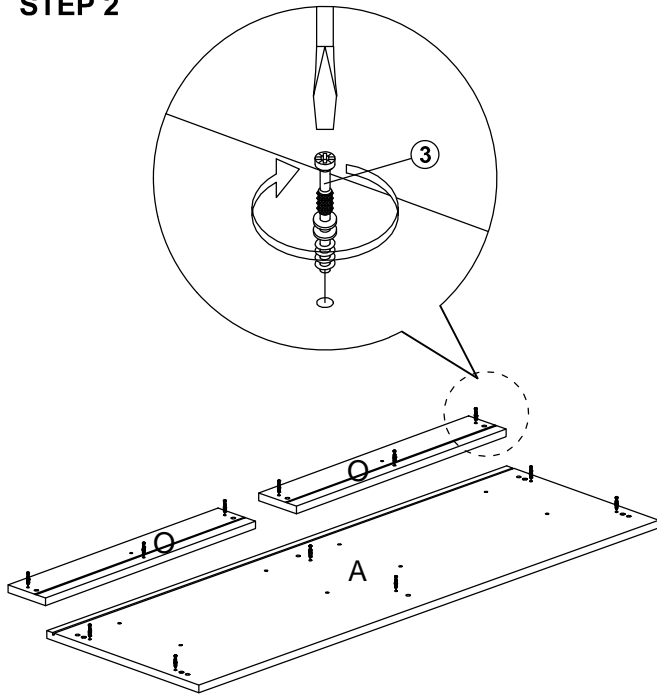

Assembly Instruction

Model : WI8038

PART LIST

Assembly Instruction

Hardware List

No.	SHAPE	DESCRIPTION	Qty.
1		8x25mm Wood Dowel	34Pcs
2		8x50mm Wood Dowel	2Pcs
3		15MM Myfix Minifix	12Sets
4		M5x38mm Screw	10Pcs
5		M4x38mm Screw	10Pcs
6		M5x8mm Screw (Euro Ssrew)	8Pcs
7		Drawer Slide 300mm	2Sets
8		Handle (2293) M4x20mm Handle Screw	6Sets
9		Nail Leg	5Pcs
10		L Bracket	12 Pcs

11		Brown Magnet 2 Pin Flat Head Tapping Screw M6x10mm ZB	4Pcs
12		Door Support (Spring)	8Pcs
13		M4x30mm Screw	8Pcs
14		M3.5x15mm Screw	32Pcs

STEP 1

Assembly Instruction

STEP 2

STEP 3

STEP 4

Assembly Instruction