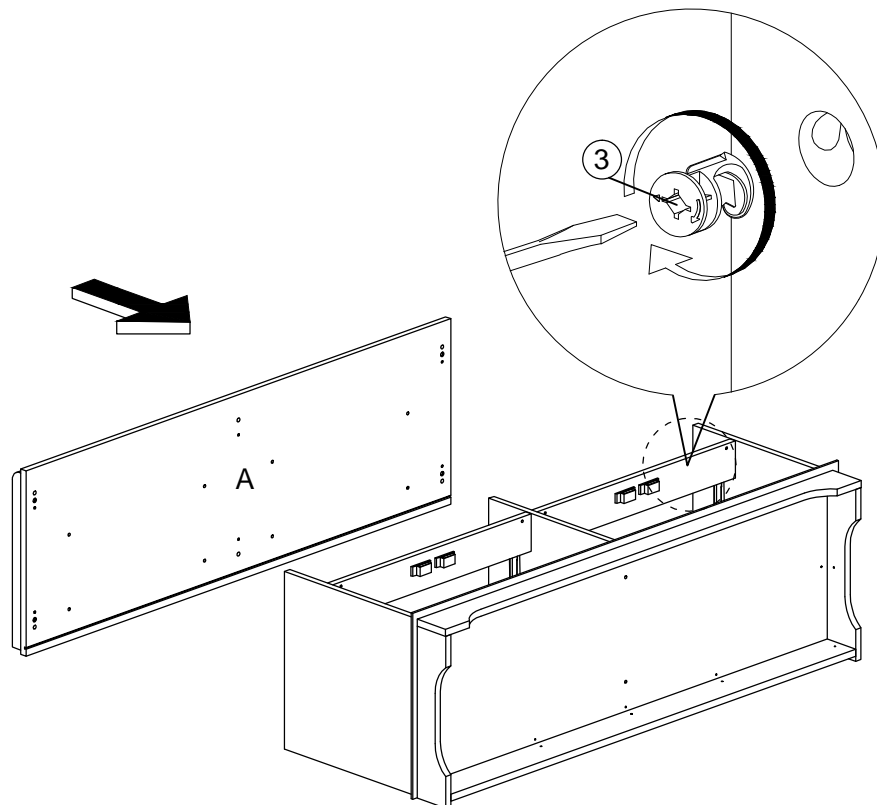

Assembly Instruction

STEP 11

STEP 12