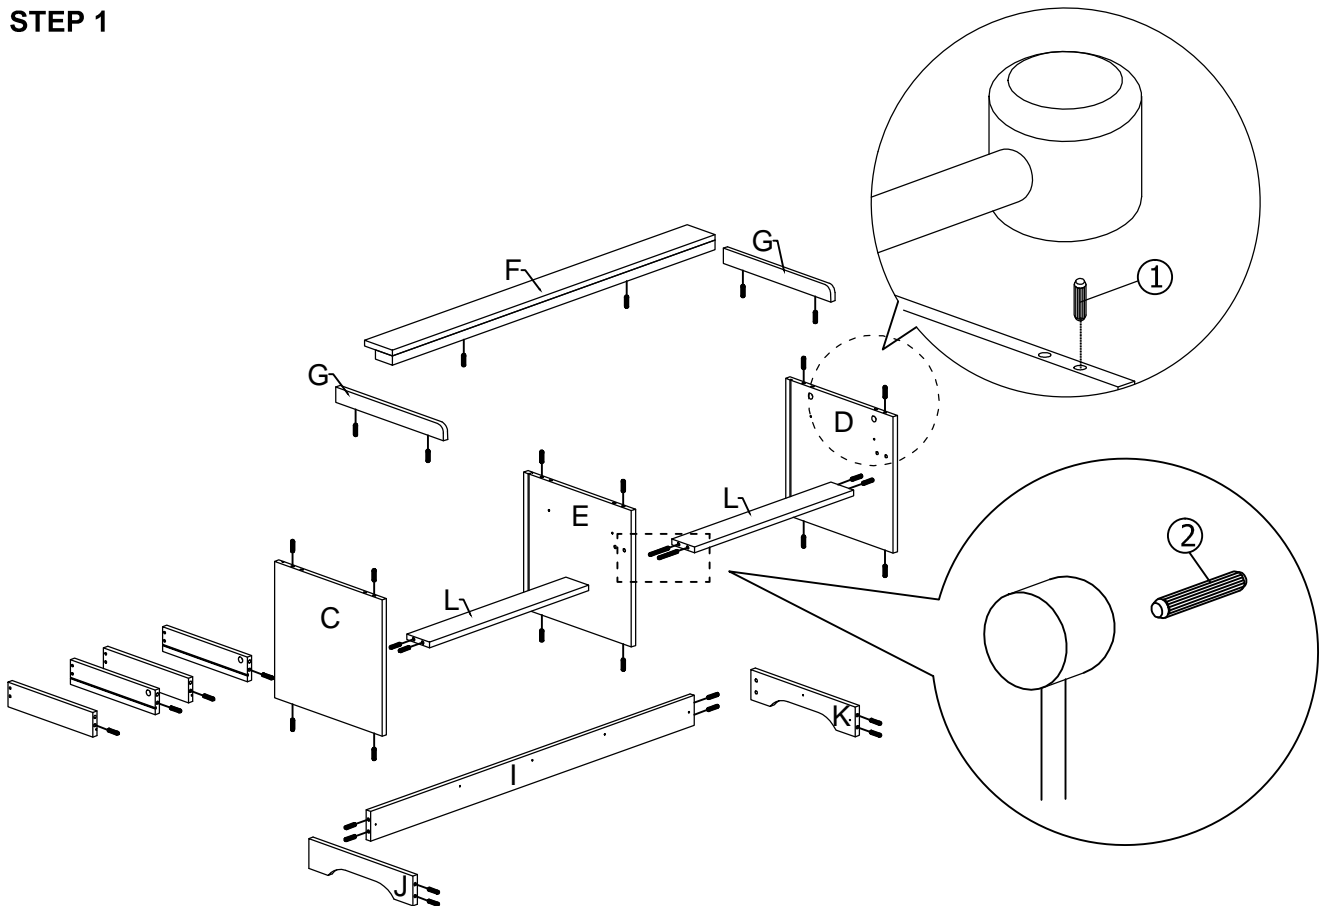

Assembly Instruction

Model : WI8038

PART LIST

Assembly Instruction

Hardware List

No.	SHAPE	DESCRIPTION	Qty.
1		8x25mm Wood Dowel	34Pcs
2		8x50mm Wood Dowel	2Pcs
3		15MM Myfix Minifix	12Sets
4		M5x38mm Screw	10Pcs
5		M4x38mm Screw	10Pcs
6		M5x8mm Screw (Euro Ssrew)	8Pcs
7		Drawer Slide 300mm	2Sets
8		Handle (2293) M4x20mm Handle Screw	6Sets
9		Nail Leg	5Pcs
10		L Bracket	12 Pcs

11		Brown Magnet 2 Pin Flat Head Tapping Screw M6x10mm ZB	4Pcs
12		Door Support (Spring)	8Pcs
13		M4x30mm Screw	8Pcs
14		M3.5x15mm Screw	32Pcs

STEP 1

Assembly Instruction

STEP 2

STEP 3

STEP 4

Assembly Instruction