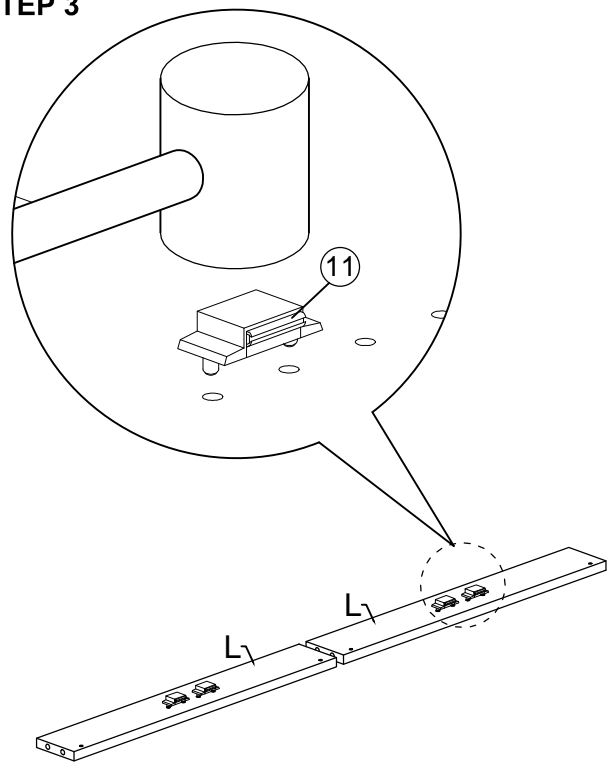

Assembly Instruction

Model : WI8038

PART LIST

Assembly Instruction

Hardware List

No.	SHAPE	DESCRIPTION	Qty.
1		8x25mm Wood Dowel	34Pcs
2		8x50mm Wood Dowel	2Pcs
3		15MM Myfix Minifix	12Sets
4		M5x38mm Screw	10Pcs
5		M4x38mm Screw	10Pcs
6		M5x8mm Screw (Euro Ssrew)	8Pcs
7		Drawer Slide 300mm	2Sets
8		Handle (2293) M4x20mm Handle Screw	6Sets
9		Nail Leg	5Pcs
10		L Bracket	12 Pcs

11		Brown Magnet 2 Pin Flat Head Tapping Screw M6x10mm ZB	4Pcs
12		Door Support (Spring)	8Pcs
13		M4x30mm Screw	8Pcs
14		M3.5x15mm Screw	32Pcs

STEP 1

Assembly Instruction

STEP 2

STEP 3

STEP 4

Assembly Instruction