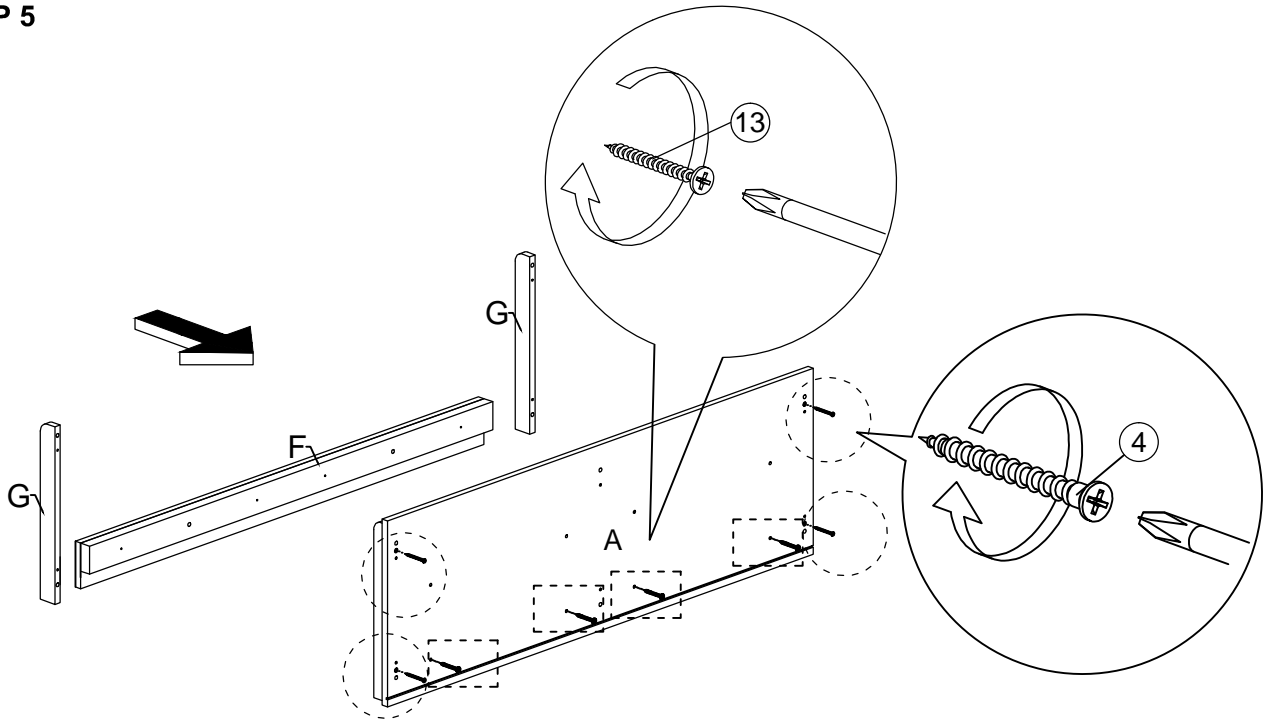

Assembly Instruction

STEP 5