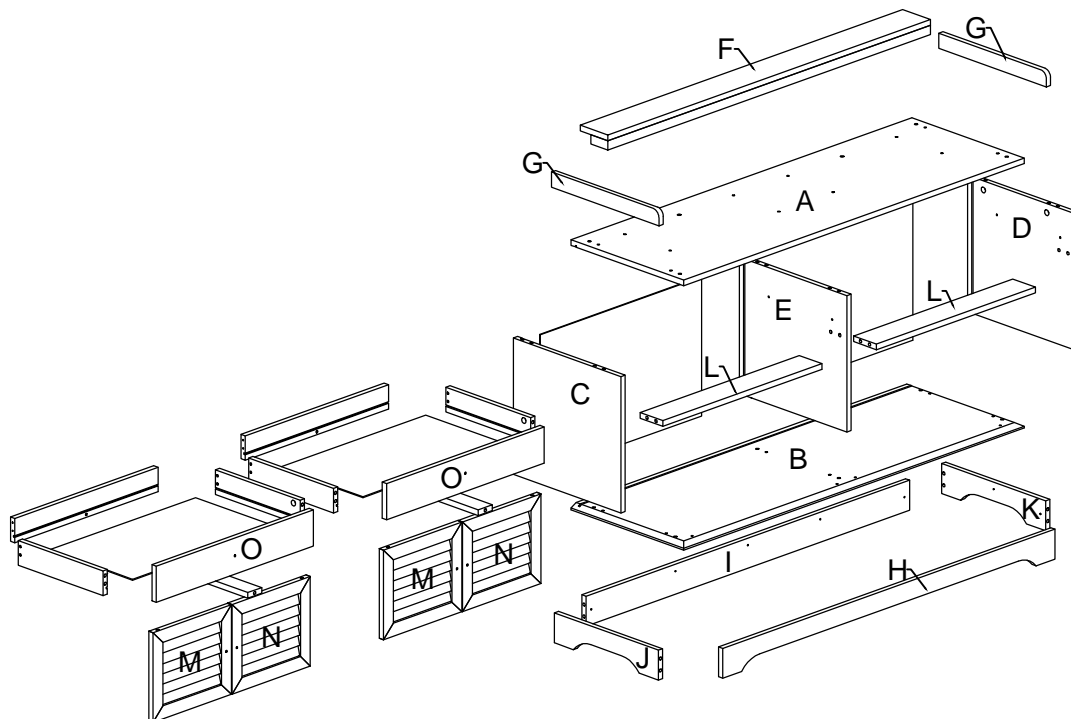

Assembly Instruction

Model : WI8038

PART LIST

Assembly Instruction

Hardware List

No.	SHAPE	DESCRIPTION	Qty.
1		8x25mm Wood Dowel	34Pcs
2		8x50mm Wood Dowel	2Pcs
3		15MM Myfix Minifix	12Sets
4		M5x38mm Screw	10Pcs
5		M4x38mm Screw	10Pcs
6		M5x8mm Screw (Euro Ssrew)	8Pcs
7		Drawer Slide 300mm	2Sets
8		Handle (2293) M4x20mm Handle Screw	6Sets
9		Nail Leg	5Pcs
10		L Bracket	12 Pcs

11		Brown Magnet 2 Pin Flat Head Tapping Screw M6x10mm ZB	4Pcs
12		Door Support (Spring)	8Pcs
13		M4x30mm Screw	8Pcs
14		M3.5x15mm Screw	32Pcs

STEP 1

Assembly Instruction

STEP 2

STEP 3

STEP 4

Assembly Instruction