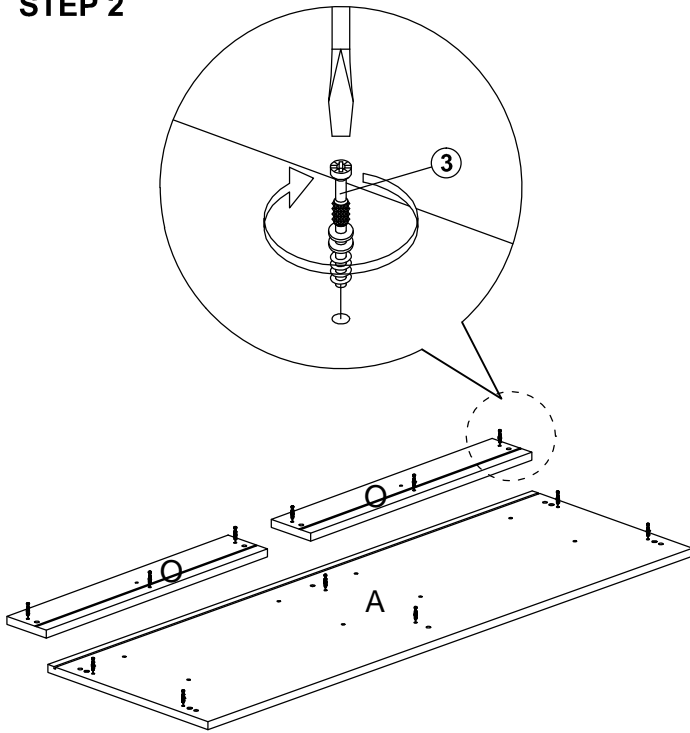

Assembly Instruction

STEP 2