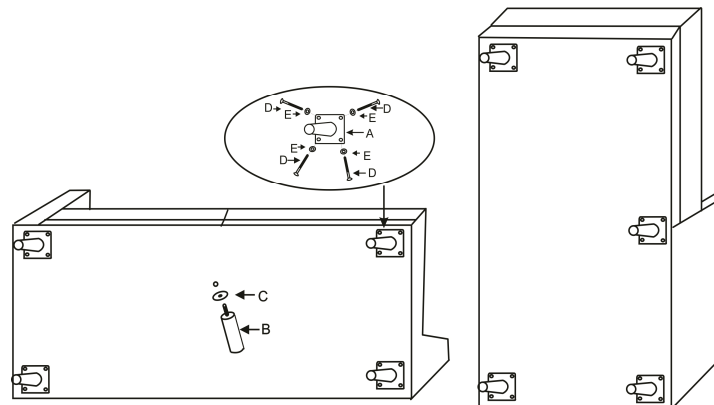

Assembly Instruction

Model: 6049S/6049K

Assembly Parts:

			SOFA	CHAISE
A:		METAL LEG	4PCS	5PCS
B:	 H=170mm	SUPPORT LEG	1PC	N/A
C:		PLASTIC WASHER	1PC	N/A
D:	 M5*30mm	SCREW	16PCS	20PCS
E:	 M6*1.4mm	WASHER	16PCS	20PCS