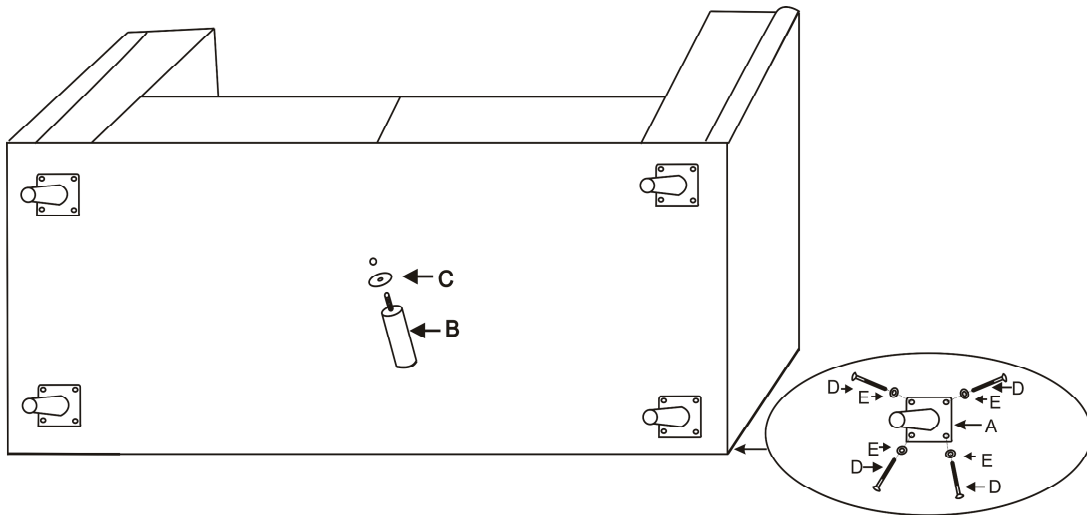

Assembly Instruction

Model: 5073C/5073Q/5073K/5073N

Assembly Parts:

			SOFA	LOVESEAT	CHAIR	OTTOMAN
A:		METAL LEG	4PCS	4PCS	4PCS	4PCS
B:	 H=170mm	SUPPORT LEG	1PC	N/A	N/A	N/A
C:		PLASTIC WASHER	1PC	N/A	N/A	N/A
D:	 M5*30mm	SCREW	16PCS	16PCS	16PCS	16PCS
E:	 M6*1.4mm	WASHER	16PCS	16PCS	16PCS	16PCS