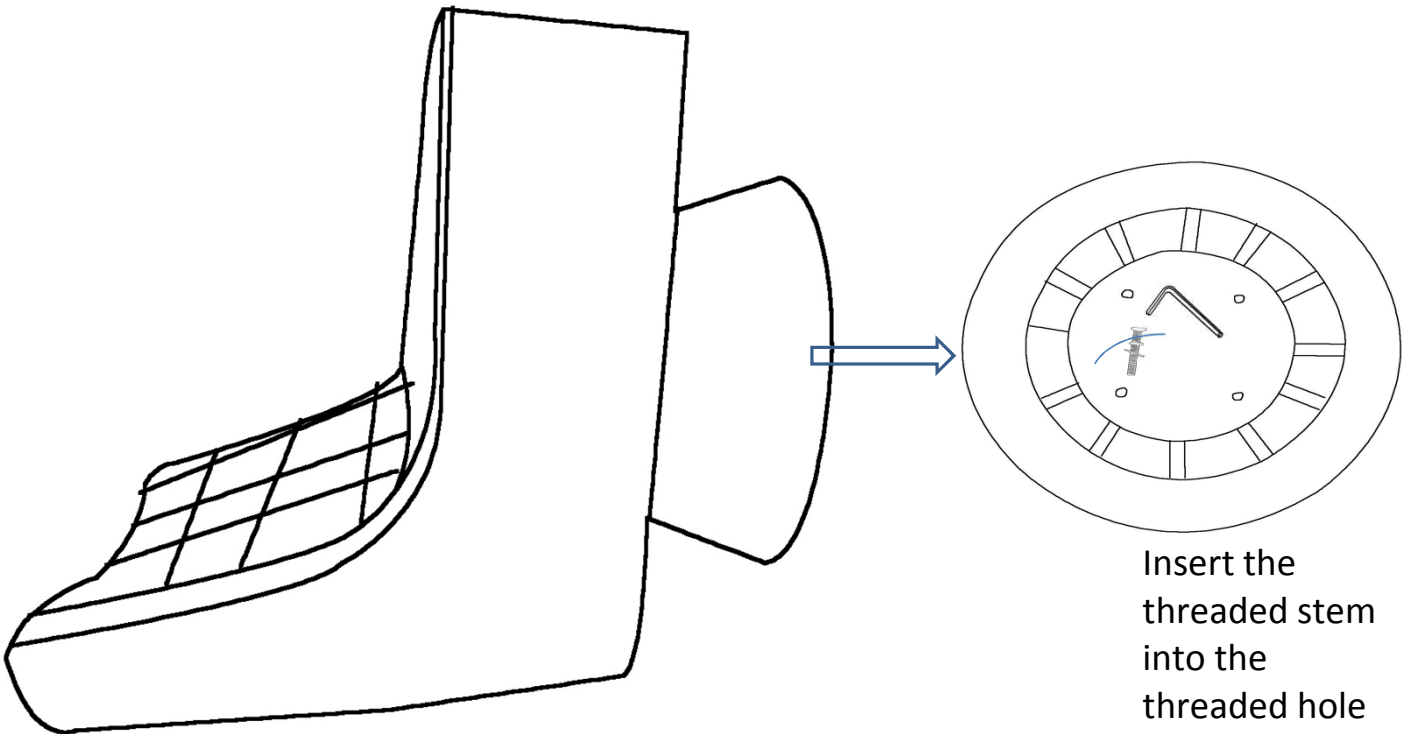

LEGS INSTALLATION INSTRUCTION

ITEM NO.:TSF-71003-CC

Wooden leg*1PCS

Metal Gasket 8 pcs

Screw 4pcs

Wrench 1pcs

Insert the threaded stem into the threaded hole