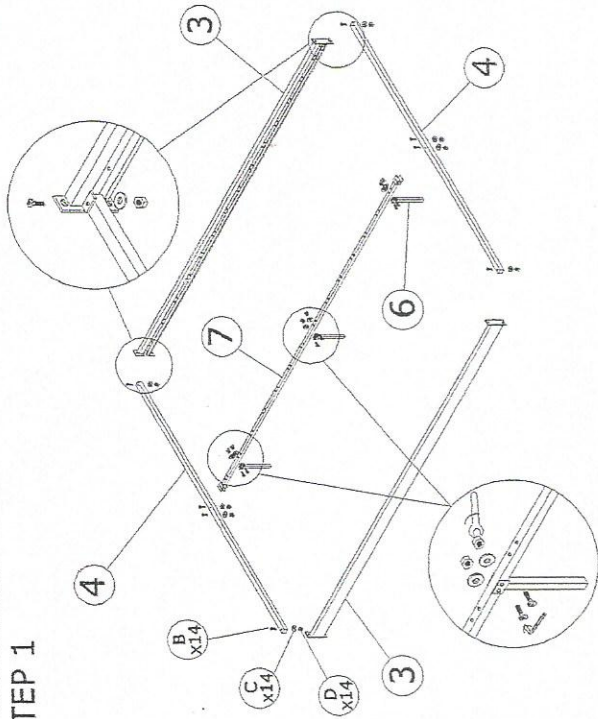

# ASSEMBLY INSTRUCTION

DESCRIPTION : ESTER QUEEN BED

## PARTS LIST

NO	DESCRIPTION	QTY
1	Headboard	1 pcs
2	Footboard	1 pcs
3	Side Rail	2 pcs
4	End Bar	2 pcs
5	Bendwood slat	26 pcs
6	Middle Support Leg	3 pcs
7	Middle Support	1 pcs
8	End Cap	26 pcs
9	Middle Cap	13 pcs

## STEP 1

## HARDWARE LIST

NO	DESCRIPTION	QTY
A	JCBC M6 x 20	8 pcs
B	JCBC M6 x 35	14 pcs
C	M6 WASHER	14 pcs
D	M6 HEX NUT	14 pcs
E	ALLEN KEY	1 pcs
F	WRENCH M10	1 pcs
G	1 1/2" ROUND CAP	4 pcs