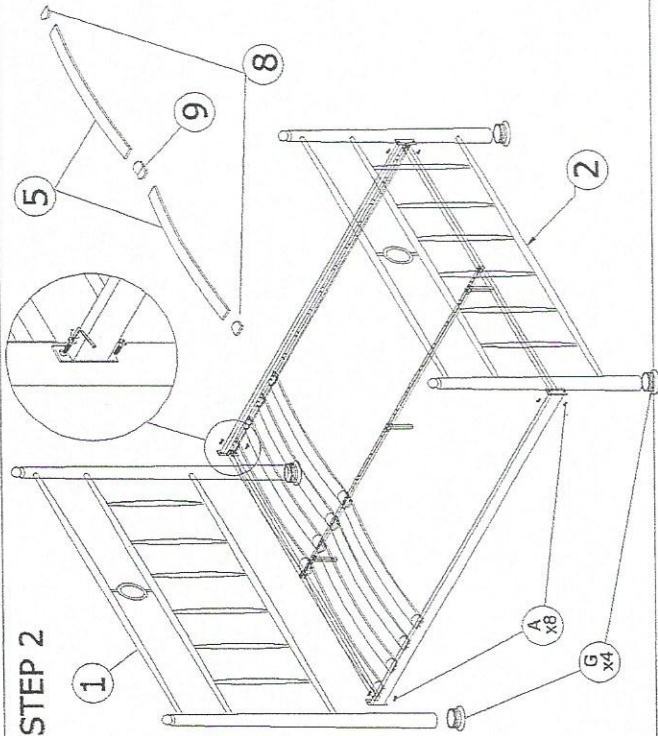

MODEL:TS 1112

ASSEMBLY INSTRUCTION

DESCRIPTION : ESTER QUEEN BED

PARTS LIST

NO	DESCRIPTION	QTY
1	Headboard	1 pcs
2	Footboard	1 pcs
3	Side Rail	2 pcs
4	End Bar	2 pcs
5	Bendwood slat	26 pcs
6	Middle Support Leg	3 pcs
7	Middle Support	1 pcs
8	End Cap	26 pcs
9	Middle Cap	13 pcs

STEP 1

STEP 2

FULLY SET UP

HARDWARE LIST

NO	DESCRIPTION	QTY
A	JCBC M6 x 20	8 pcs
B	JCBC M6 x 35	14 pcs
C	M6 WASHER	14 pcs
D	M6 HEX NUT	14 pcs
E	ALLEN KEY	1 pcs
F	WRENCH M10	1 pcs
G	1 1/2" ROUND CAP	4 pcs