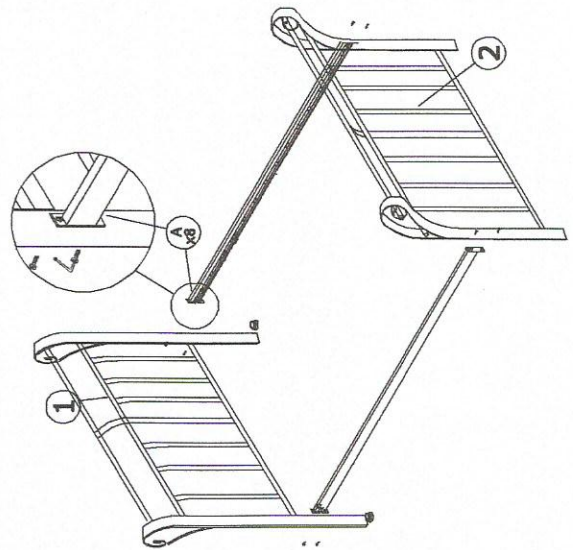

MODEL: TS Sienna Bed

ASSEMBLY INSTRUCTION

DESCRIPTION : 5FT Queen BED

PARTS LIST

NO	DESCRIPTION	QTY
1	Headboard	1 pcs
2	Footboard	1 pcs
3	Side Rail	2 pcs
4	End Bar	2 pcs
5	Bendwood slat	26 pcs
6	Middle Support Leg	3 pcs
7	Middle Support	1 pcs
8	End Cap	26 pcs
9	Middle Cap	13 pcs

STEP 1

STEP 2

STEP 3

HARDWARE LIST

NO	DESCRIPTION	QTY
A	JCBC M8 x 30	8 pcs
B	JCBC M6 x 35	14 pcs
C	M6 WASHER	10 pcs
D	M6 HEX NUT	10 pcs
E	ALLEN KEY	1 pcs
F	SPANAR M10	1 pcs
G	ALLEN KEY	1 pc

FULLY SET UP