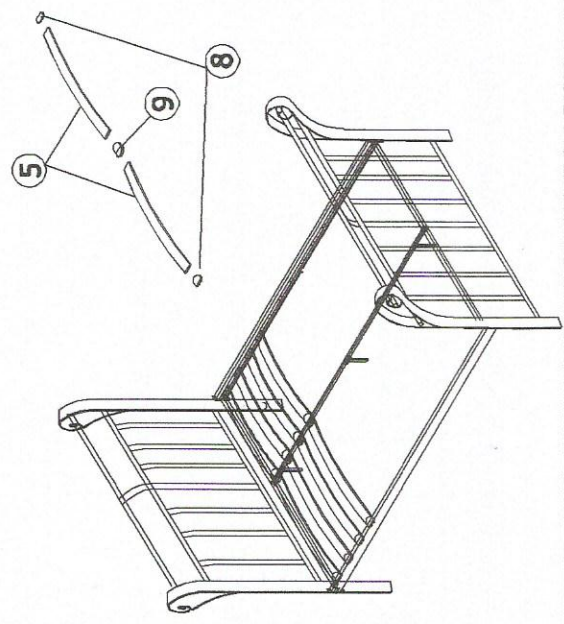

MODEL: TS Sienna Bed

ASSEMBLY INSTRUCTION

DESCRIPTION : 5FT Queen BED

PARTS LIST

NO	DESCRIPTION	QTY
1	Headboard	1 pcs
2	Footboard	1 pcs
3	Side Rail	2 pcs
4	End Bar	2 pcs
5	Bendwood slat	26 pcs
6	Middle Support Leg	3 pcs
7	Middle Support	1 pcs
8	End Cap	26 pcs
9	Middle Cap	13 pcs

STEP 1

STEP 2

STEP 3

HARDWARE LIST

NO	DESCRIPTION	QTY
A	JCBC M8 x 30	8 pcs
B	JCBC M6 x 35	14 pcs
C	M6 WASHER	10 pcs
D	M6 HEX NUT	10 pcs
E	ALLEN KEY	1 pcs
F	SPANAR M10	1 pcs
G	ALLEN KEY	1 pc

FULLY SET UP