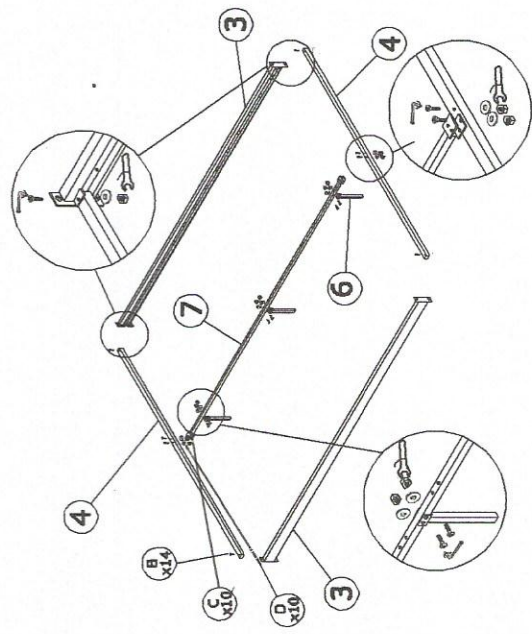

MODEL: TS Sienna Bed

ASSEMBLY INSTRUCTION

DESCRIPTION : 5FT Queen BED

PARTS LIST

NO	DESCRIPTION	QTY
1	Headboard	1 pcs
2	Footboard	1 pcs
3	Side Rail	2 pcs
4	End Bar	2 pcs
5	Bendwood slat	26 pcs
6	Middle Support Leg	3 pcs
7	Middle Support	1 pcs
8	End Cap	26 pcs
9	Middle Cap	13 pcs

STEP 1

STEP 2

STEP 3

HARDWARE LIST

NO	DESCRIPTION	QTY
A	JCBC M8 x 30	8 pcs
B	JCBC M6 x 35	14 pcs
C	M6 WASHER	10 pcs
D	M6 HEX NUT	10 pcs
E	ALLEN KEY	1 pcs
F	SPANAR M10	1 pcs
G	ALLEN KEY	1 pc

FULLY SET UP