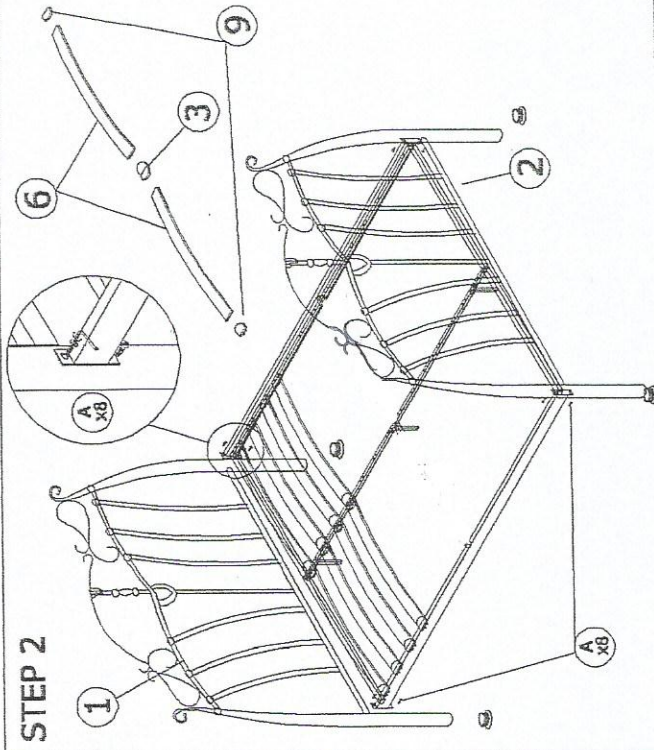

ASSEMBLY INSTRUCTION

MODEL: TS SELENA

DESCRIPTION : SELENA . FULL BED

PARTS LIST

NO	DESCRIPTION	QTY
1	Headboard	1 pcs
2	Footboard	1 pcs
3	Middle Cap	11 pcs
4	Side Rail	2 pcs
5	Cross Bar	2 pcs
6	Bendwood slat	22 pcs
7	Middle Support Leg	3 pcs
8	Middle Support	1 pcs
9	End Cap	22 pcs

HARDWARE LIST

NO	DESCRIPTION	QTY
A	JCBC M6 x 20	8 pcs
B	JCBC M6 x 35	14 pcs
C	M6 WASHER	10 pcs
D	M6 HEX NUT	10 pcs
E	ALLEN KEY	1 pcs
F	WRENCH M10	1 pcs
G	38MM ROUND CAP	4 pcs

STEP 1

STEP 2

FULLY SET UP

MODEL: TS SELENA

ASSEMBLY INSTRUCTION

DESCRIPTION : SELENA QUEEN BED

PARTS LIST

NO	DESCRIPTION	QTY
1	Headboard	1 pcs
2	Footboard	1 pcs
3	Middle Cap	13 pcs
4	Side Rail	2 pcs
5	Cross Bar	2 pcs
6	Bamboo slat	26 pcs
7	Middle Support Leg	3 pcs
8	Middle Support	1 pcs
9	End Cap	26 pcs

STEP 1

STEP 2

FULLY SET UP

HARDWARE LIST

NO	DESCRIPTION	QTY
A	JCBC M6 x 20	8 pcs
B	JCBC M6 x 35	14 pcs
C	M6 WASHER	10 pcs
D	M6 HEX NUT	10 pcs
E	ALLEN KEY	1 pcs
F	WRENCH M10	1 pcs
G	38MM ROUND CAP	4 pcs