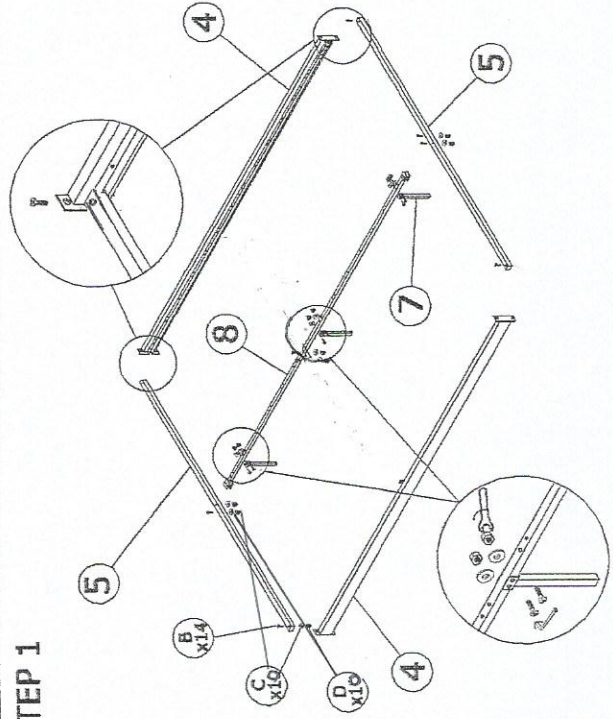

ASSEMBLY INSTRUCTION

MODEL: TS SELENA

DESCRIPTION : SELENA . FULL BED

PARTS LIST

NO	DESCRIPTION	QTY
1	Headboard	1 pcs
2	Footboard	1 pcs
3	Middle Cap	11 pcs
4	Side Rail	2 pcs
5	Cross Bar	2 pcs
6	Bendwood slat	22 pcs
7	Middle Support Leg	3 pcs
8	Middle Support	1 pcs
9	End Cap	22 pcs

HARDWARE LIST

NO	DESCRIPTION	QTY
A	JCBC M6 x 20	8 pcs
B	JCBC M6 x 35	14 pcs
C	M6 WASHER	10 pcs
D	M6 HEX NUT	10 pcs
E	ALLEN KEY	1 pcs
F	WRENCH M10	1 pcs
G	38MM ROUND CAP	4 pcs

STEP 1

STEP 2

FULLY SET UP

MODEL: TS SELENA

ASSEMBLY INSTRUCTION

DESCRIPTION : SELENA QUEEN BED

PARTS LIST

NO	DESCRIPTION	QTY
1	Headboard	1 pcs
2	Footboard	1 pcs
3	Middle Cap	13 pcs
4	Side Rail	2 pcs
5	Cross Bar	2 pcs
6	Bamboo slat	26 pcs
7	Middle Support Leg	3 pcs
8	Middle Support	1 pcs
9	End Cap	26 pcs

STEP 1

STEP 2

FULLY SET UP

HARDWARE LIST

NO	DESCRIPTION	QTY
A	JCBC M6 x 20	8 pcs
B	JCBC M6 x 35	14 pcs
C	M6 WASHER	10 pcs
D	M6 HEX NUT	10 pcs
E	ALLEN KEY	1 pcs
F	WRENCH M10	1 pcs
G	38MM ROUND CAP	4 pcs