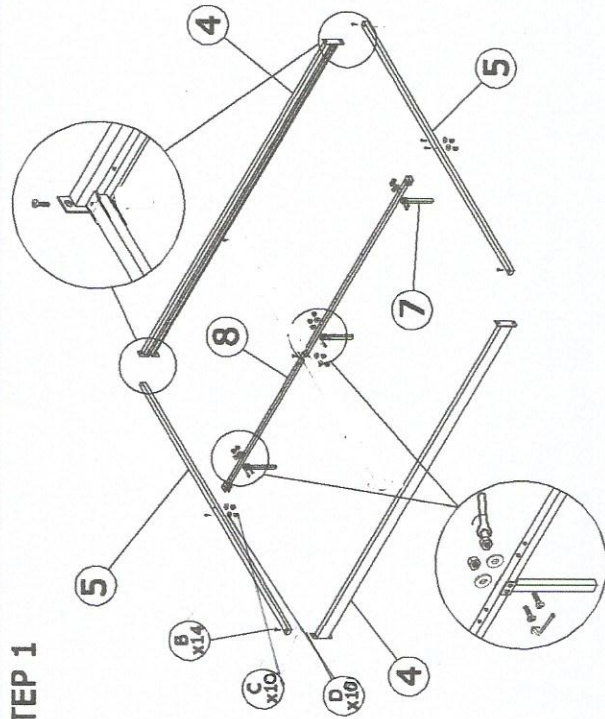

ASSEMBLY INSTRUCTION

MODEL: TS SELENA

DESCRIPTION : SELENA . FULL BED

PARTS LIST

NO	DESCRIPTION	QTY
1	Headboard	1 pcs
2	Footboard	1 pcs
3	Middle Cap	11 pcs
4	Side Rail	2 pcs
5	Cross Bar	2 pcs
6	Bendwood slat	22 pcs
7	Middle Support Leg	3 pcs
8	Middle Support	1 pcs
9	End Cap	22 pcs

HARDWARE LIST

NO	DESCRIPTION	QTY
A	JCBC M6 x 20	8 pcs
B	JCBC M6 x 35	14 pcs
C	M6 WASHER	10 pcs
D	M6 HEX NUT	10 pcs
E	ALLEN KEY	1 pcs
F	WRENCH M10	1 pcs
G	38MM ROUND CAP	4 pcs

STEP 1

STEP 2

FULLY SET UP

MODEL: TS SELENA

ASSEMBLY INSTRUCTION

DESCRIPTION : SELENA QUEEN BED

PARTS LIST

NO	DESCRIPTION	QTY
1	Headboard	1 pcs
2	Footboard	1 pcs
3	Middle Cap	13 pcs
4	Side Rail	2 pcs
5	Cross Bar	2 pcs
6	Bamboo slat	26 pcs
7	Middle Support Leg	3 pcs
8	Middle Support	1 pcs
9	End Cap	26 pcs

STEP 1

STEP 2

FULLY SET UP

HARDWARE LIST

NO	DESCRIPTION	QTY
A	JCBC M6 x 20	8 pcs
B	JCBC M6 x 35	14 pcs
C	M6 WASHER	10 pcs
D	M6 HEX NUT	10 pcs
E	ALLEN KEY	1 pcs
F	WRENCH M10	1 pcs
G	38MM ROUND CAP	4 pcs