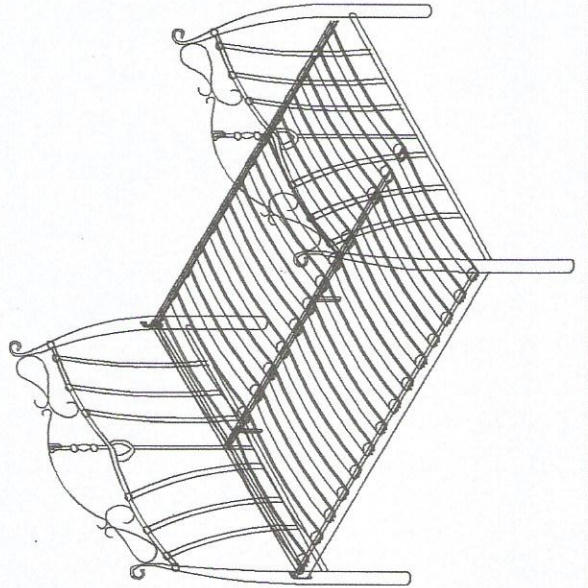

ASSEMBLY INSTRUCTION

MODEL: TS SELENA

DESCRIPTION : SELENA . FULL BED

PARTS LIST

NO	DESCRIPTION	QTY
1	Headboard	1 pcs
2	Footboard	1 pcs
3	Middle Cap	11 pcs
4	Side Rail	2 pcs
5	Cross Bar	2 pcs
6	Bendwood slat	22 pcs
7	Middle Support Leg	3 pcs
8	Middle Support	1 pcs
9	End Cap	22 pcs

HARDWARE LIST

NO	DESCRIPTION	QTY
A	JCBC M6 x 20	8 pcs
B	JCBC M6 x 35	14 pcs
C	M6 WASHER	10 pcs
D	M6 HEX NUT	10 pcs
E	ALLEN KEY	1 pcs
F	WRENCH M10	1 pcs
G	38MM ROUND CAP	4 pcs

STEP 1

STEP 2

FULLY SET UP

MODEL: TS SELENA

ASSEMBLY INSTRUCTION

DESCRIPTION : SELENA QUEEN BED

PARTS LIST

NO	DESCRIPTION	QTY
1	Headboard	1 pcs
2	Footboard	1 pcs
3	Middle Cap	13 pcs
4	Side Rail	2 pcs
5	Cross Bar	2 pcs
6	Bamboo slat	26 pcs
7	Middle Support Leg	3 pcs
8	Middle Support	1 pcs
9	End Cap	26 pcs

STEP 1

STEP 2

FULLY SET UP

HARDWARE LIST

NO	DESCRIPTION	QTY
A	JCBC M6 x 20	8 pcs
B	JCBC M6 x 35	14 pcs
C	M6 WASHER	10 pcs
D	M6 HEX NUT	10 pcs
E	ALLEN KEY	1 pcs
F	WRENCH M10	1 pcs
G	38MM ROUND CAP	4 pcs