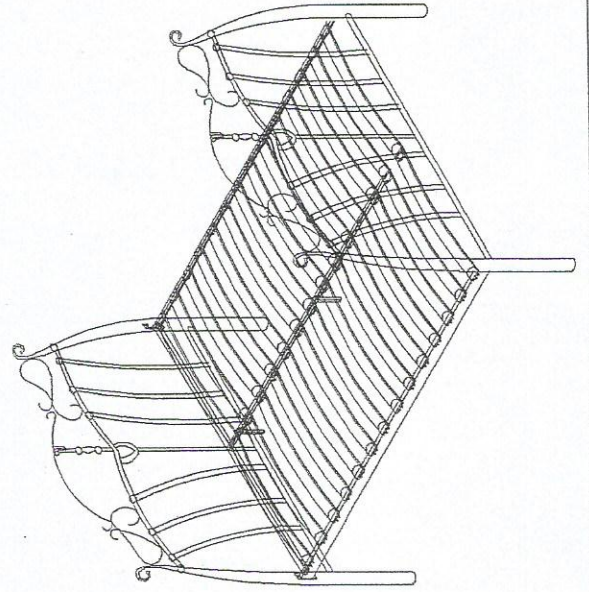

ASSEMBLY INSTRUCTION

MODEL: TS SELENA

DESCRIPTION : SELENA . FULL BED

PARTS LIST

NO	DESCRIPTION	QTY
1	Headboard	1 pcs
2	Footboard	1 pcs
3	Middle Cap	11 pcs
4	Side Rail	2 pcs
5	Cross Bar	2 pcs
6	Bendwood slat	22 pcs
7	Middle Support Leg	3 pcs
8	Middle Support	1 pcs
9	End Cap	22 pcs

HARDWARE LIST

NO	DESCRIPTION	QTY
A	JCBC M6 x 20	8 pcs
B	JCBC M6 x 35	14 pcs
C	M6 WASHER	10 pcs
D	M6 HEX NUT	10 pcs
E	ALLEN KEY	1 pcs
F	WRENCH M10	1 pcs
G	38MM ROUND CAP	4 pcs

STEP 1

STEP 2

FULLY SET UP

MODEL: TS SELENA

ASSEMBLY INSTRUCTION

DESCRIPTION : SELENA QUEEN BED

PARTS LIST

NO	DESCRIPTION	QTY
1	Headboard	1 pcs
2	Footboard	1 pcs
3	Middle Cap	13 pcs
4	Side Rail	2 pcs
5	Cross Bar	2 pcs
6	Bamboo slat	26 pcs
7	Middle Support Leg	3 pcs
8	Middle Support	1 pcs
9	End Cap	26 pcs