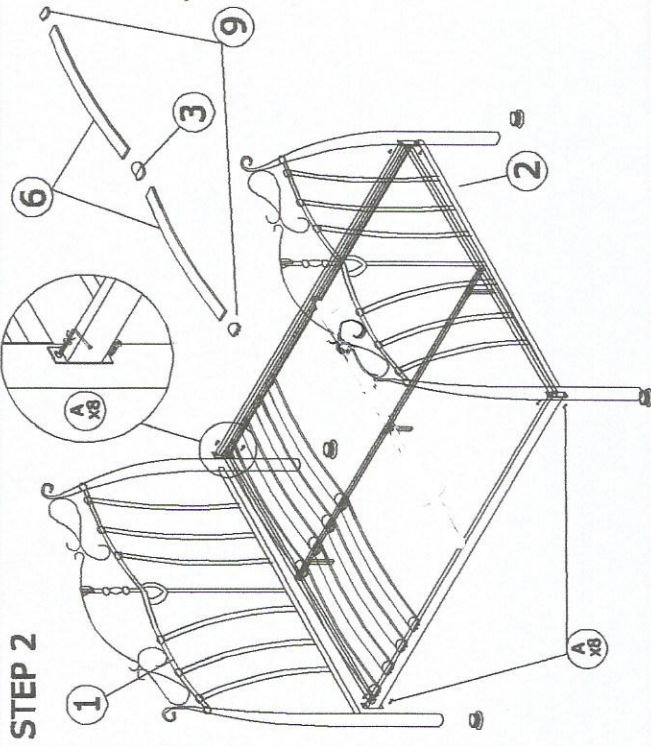

ASSEMBLY INSTRUCTION

MODEL: TS SELENA

DESCRIPTION : SELENA . FULL BED

PARTS LIST

NO	DESCRIPTION	QTY
1	Headboard	1 pcs
2	Footboard	1 pcs
3	Middle Cap	11 pcs
4	Side Rail	2 pcs
5	Cross Bar	2 pcs
6	Bendwood slat	22 pcs
7	Middle Support Leg	3 pcs
8	Middle Support	1 pcs
9	End Cap	22 pcs

HARDWARE LIST

NO	DESCRIPTION	QTY
A	JCBC M6 x 20	8 pcs
B	JCBC M6 x 35	14 pcs
C	M6 WASHER	10 pcs
D	M6 HEX NUT	10 pcs
E	ALLEN KEY	1 pcs
F	WRENCH M10	1 pcs
G	38MM ROUND CAP	4 pcs

STEP 1

STEP 2

FULLY SET UP

MODEL: TS SELENA

ASSEMBLY INSTRUCTION

DESCRIPTION : SELENA QUEEN BED

PARTS LIST

NO	DESCRIPTION	QTY
1	Headboard	1 pcs
2	Footboard	1 pcs
3	Middle Cap	13 pcs
4	Side Rail	2 pcs
5	Cross Bar	2 pcs
6	Bamboo slat	26 pcs
7	Middle Support Leg	3 pcs
8	Middle Support	1 pcs
9	End Cap	26 pcs

STEP 1

STEP 2

FULLY SET UP

HARDWARE LIST

NO	DESCRIPTION	QTY
A	JCBC M6 x 20	8 pcs
B	JCBC M6 x 35	14 pcs
C	M6 WASHER	10 pcs
D	M6 HEX NUT	10 pcs
E	ALLEN KEY	1 pcs
F	WRENCH M10	1 pcs
G	38MM ROUND CAP	4 pcs