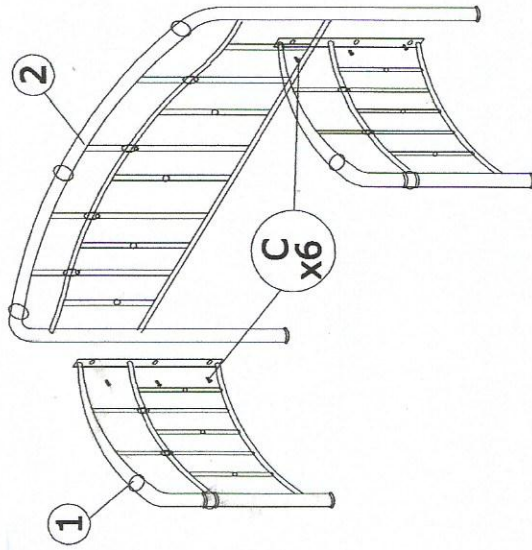

MODEL:

ASSEMBLY INSTRUCTION

DESCRIPTION : TS OLSEN DAY BED

PARTS LIST

NO	DESCRIPTION	QTY
1	Side Panel	2 pcs
2	Back Rest	1 pcs
3	Bendwood Slat	11 pcs
4	Side Rail	2 pcs
5	Middle Bar	1 pcs
6	End Cap	2 pcs

STEP 1

HARDWARE LIST

NO	DESCRIPTION	QTY
A	JCBC M8 x 80	4 pcs
B	SQ NUT M8	4 pcs
C	JCBC M6 x 20	6 pcs
D	M6 WASHER	2 pcs
E	M6 HEX NUT	2 pcs
F	25*50MM CAP	4 pcs
G	ALLEN KEY M4	1 pcs
H	ALLEN KEY M5	1 pcs
I	SPANAR	1 pcs
J	JCBC M6 x 40	2 pcs
K	1.5 ROUND CAP	4 pcs