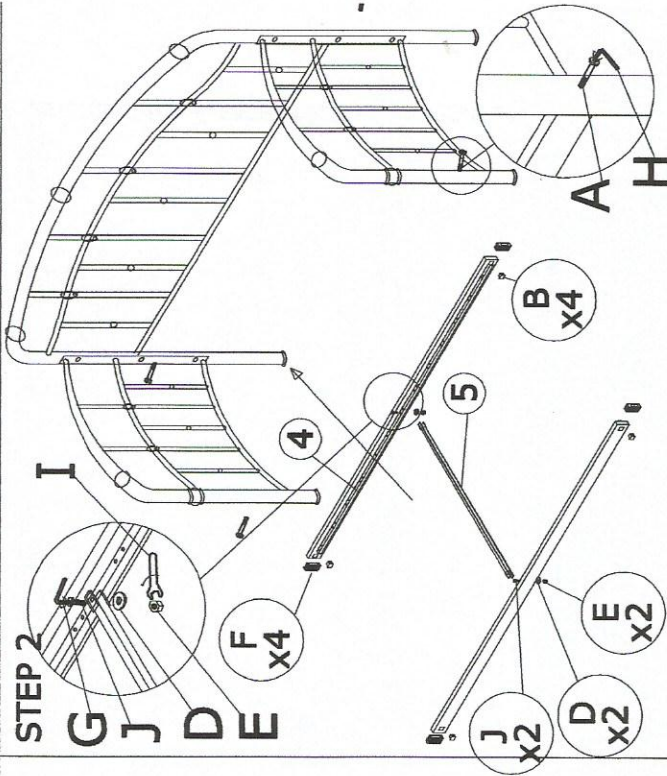

MODEL:

ASSEMBLY INSTRUCTION

DESCRIPTION : TS OLSEN DAY BED

PARTS LIST

NO	DESCRIPTION	QTY
1	Side Panel	2 pcs
2	Back Rest	1 pcs
3	Bendwood Slat	11 pcs
4	Side Rail	2 pcs
5	Middle Bar	1 pcs
6	End Cap	2 pcs

STEP 1

HARDWARE LIST

NO	DESCRIPTION	QTY
A	JCBC M8 x 80	4 pcs
B	SQ NUT M8	4 pcs
C	JCBC M6 x 20	6 pcs
D	M6 WASHER	2 pcs
E	M6 HEX NUT	2 pcs
F	25*50MM CAP	4 pcs
G	ALLEN KEY M4	1 pcs
H	ALLEN KEY M5	1 pcs
I	SPANAR	1 pcs
J	JCBC M6 x 40	2 pcs
K	1.5 ROUND CAP	4 pcs

STEP 3

STEP 2

FULLY SET UP