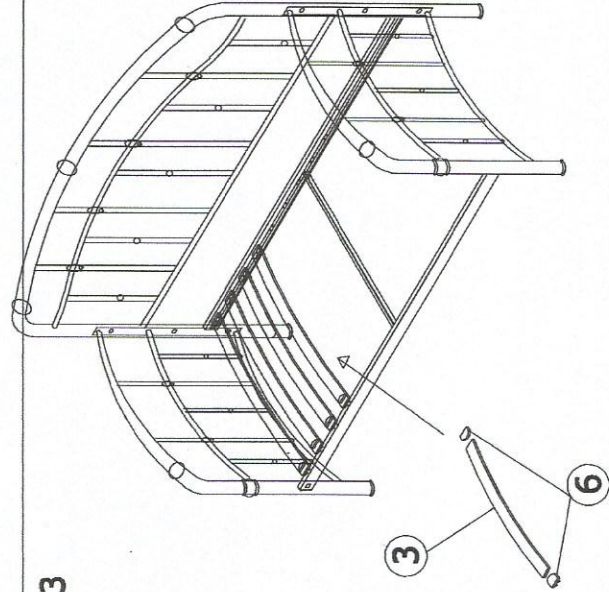

MODEL:

ASSEMBLY INSTRUCTION

DESCRIPTION : TS OLSEN DAY BED

PARTS LIST

NO	DESCRIPTION	QTY
1	Side Panel	2 pcs
2	Back Rest	1 pcs
3	Bendwood Slat	11 pcs
4	Side Rail	2 pcs
5	Middle Bar	1 pcs
6	End Cap	2 pcs

STEP 1

HARDWARE LIST

NO	DESCRIPTION	QTY
A	JCBC M8 x 80	4 pcs
B	SQ NUT M8	4 pcs
C	JCBC M6 x 20	6 pcs
D	M6 WASHER	2 pcs
E	M6 HEX NUT	2 pcs
F	25*50MM CAP	4 pcs
G	ALLEN KEY M4	1 pcs
H	ALLEN KEY M5	1 pcs
I	SPANAR	1 pcs
J	JCBC M6 x 40	2 pcs
K	1.5 ROUND CAP	4 pcs

STEP 3

STEP 2

FULLY SET UP