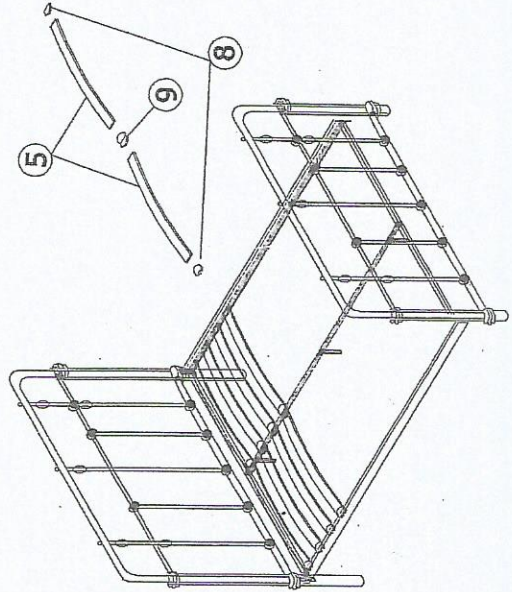

MODEL: TS MIRA

DESCRIPTION : FULL BED

ASSEMBLY INSTRUCTION

PARTS LIST

NO	DESCRIPTION	QTY
1	Headboard	1 pcs
2	Footboard	1 pcs
3	Side Rail	2 pcs
4	End Bar	2 pcs
5	Bendwood slat	22 pcs
6	Middle Support Leg	3 pcs
7	Middle Support	1 pcs
8	End Cap	22 pcs
9	Middle Cap	11 pcs

STEP 1

STEP 2

HARDWARE LIST

NO	DESCRIPTION	QTY
A	JCBC M6 x 20	6 pcs
B	JCBC M6 x 35	14 pcs
C	M6 WASHER	12 pcs
D	M6 HEX NUT	12 pcs
E	ALLEN KEY	1 pcs
F	SPANAR M10	1 pcs
G	38mm ROUND CAP	4 pcs
I	JCBC M6 x 50	2 pcs

STEP 3

FULLY SET UP