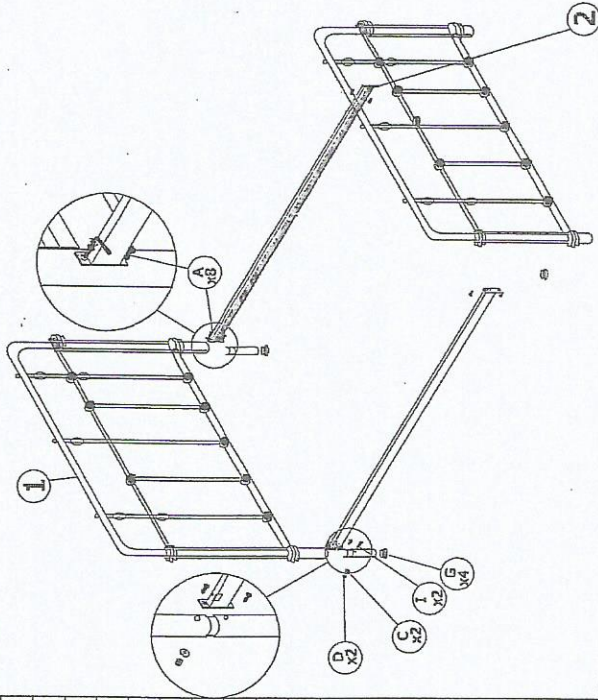

MODEL: TS MIRA

DESCRIPTION : FULL BED

ASSEMBLY INSTRUCTION

PARTS LIST

NO	DESCRIPTION	QTY
1	Headboard	1 pcs
2	Footboard	1 pcs
3	Side Rail	2 pcs
4	End Bar	2 pcs
5	Bendwood slat	22 pcs
6	Middle Support Leg	3 pcs
7	Middle Support	1 pcs
8	End Cap	22 pcs
9	Middle Cap	11 pcs

STEP 1

STEP 2

HARDWARE LIST

NO	DESCRIPTION	QTY
A	JCBC M6 x 20	6 pcs
B	JCBC M6 x 35	14 pcs
C	M6 WASHER	12 pcs
D	M6 HEX NUT	12 pcs
E	ALLEN KEY	1 pcs
F	SPANAR M10	1 pcs
G	38mm ROUND CAP	4 pcs
I	JCBC M6 x 50	2 pcs