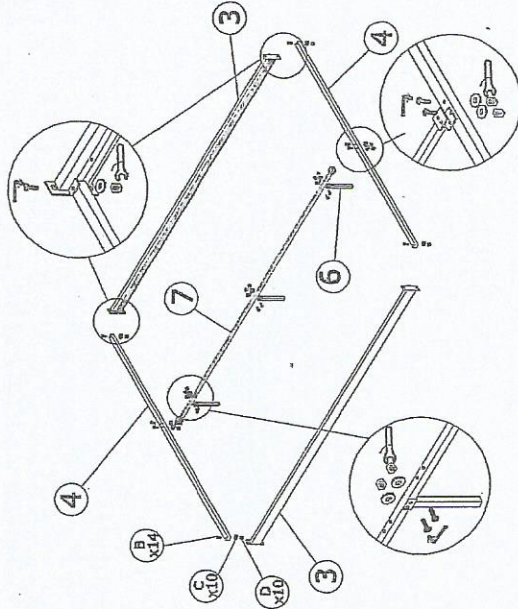

MODEL: TS MIRA

DESCRIPTION : FULL BED

ASSEMBLY INSTRUCTION

PARTS LIST

NO	DESCRIPTION	QTY
1	Headboard	1 pcs
2	Footboard	1 pcs
3	Side Rail	2 pcs
4	End Bar	2 pcs
5	Bendwood slat	22 pcs
6	Middle Support Leg	3 pcs
7	Middle Support	1 pcs
8	End Cap	22 pcs
9	Middle Cap	11 pcs

STEP 1

STEP 2

HARDWARE LIST

NO	DESCRIPTION	QTY
A	JCBC M6 x 20	6 pcs
B	JCBC M6 x 35	14 pcs
C	M6 WASHER	12 pcs
D	M6 HEX NUT	12 pcs
E	ALLEN KEY	1 pcs
F	SPANAR M10	1 pcs
G	38mm ROUND CAP	4 pcs
I	JCBC M6 x 50	2 pcs

STEP 3

FULLY SET UP