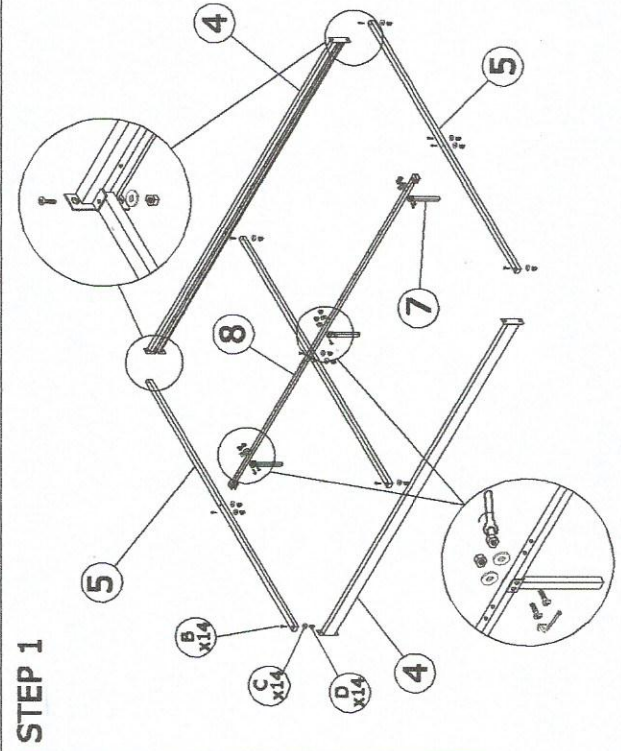

ASSEMBLY INSTRUCTION

MODEL:

DESCRIPTION : GEORGINE FULL BED

PARTS LIST		
NO	DESCRIPTION	QTY
1	Headboard	1 pcs
2	Footboard	1 pcs
3	Middle Cap	11 pcs
4	Side Rail	2 pcs
5	Cross Bar	3 pcs
6	Bendwood slat	22 pcs
7	Middle Support Leg	3 pcs
8	Middle Support	1 pcs
9	End Cap	22 pcs

FULLY SET UP

HARDWARE LIST		
NO	DESCRIPTION	QTY
A	JCBC M6 x 20	8 pcs
B	JCBC M6 x 35	14 pcs
C	M6 WASHER	14 pcs
D	M6 HEX NUT	14 pcs
E	ALLEN KEY	1 pcs
F	WRENCH M10	1 pcs
G	1.5 " ROUND CAP	4 pcs