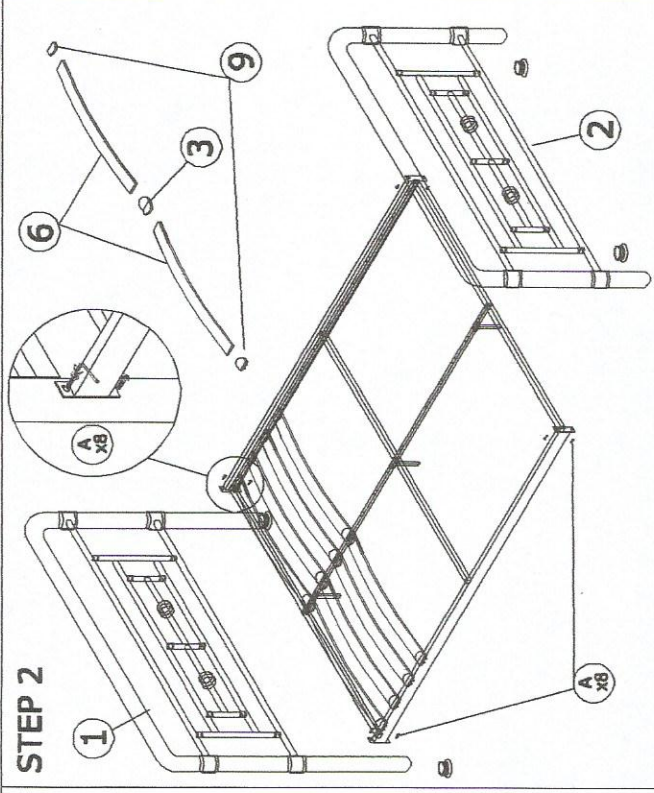

ASSEMBLY INSTRUCTION

MODEL:

DESCRIPTION : GEORGINE FULL BED

PARTS LIST		
NO	DESCRIPTION	QTY
1	Headboard	1 pcs
2	Footboard	1 pcs
3	Middle Cap	11 pcs
4	Side Rail	2 pcs
5	Cross Bar	3 pcs
6	Bendwood slat	22 pcs
7	Middle Support Leg	3 pcs
8	Middle Support	1 pcs
9	End Cap	22 pcs

FULLY SET UP

HARDWARE LIST		
NO	DESCRIPTION	QTY
A	JCBC M6 x 20	8 pcs
B	JCBC M6 x 35	14 pcs
C	M6 WASHER	14 pcs
D	M6 HEX NUT	14 pcs
E	ALLEN KEY	1 pcs
F	WRENCH M10	1 pcs
G	1.5 " ROUND CAP	4 pcs