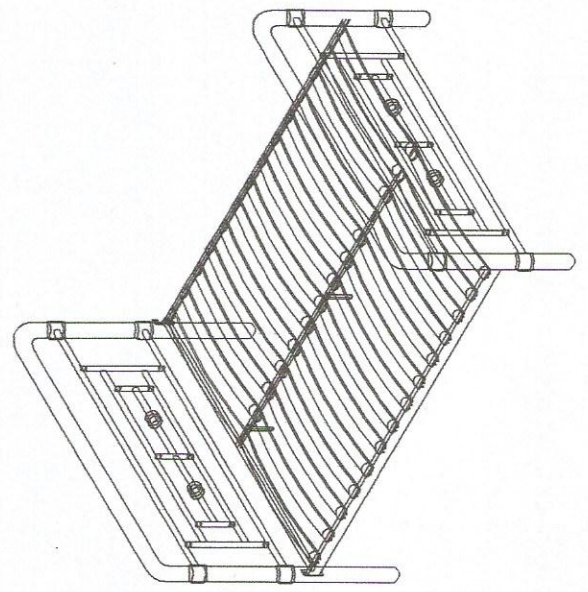

ASSEMBLY INSTRUCTION

MODEL:

DESCRIPTION : GEORGINE FULL BED

PARTS LIST		
NO	DESCRIPTION	QTY
1	Headboard	1 pcs
2	Footboard	1 pcs
3	Middle Cap	11 pcs
4	Side Rail	2 pcs
5	Cross Bar	3 pcs
6	Bendwood slat	22 pcs
7	Middle Support Leg	3 pcs
8	Middle Support	1 pcs
9	End Cap	22 pcs

FULLY SET UP

HARDWARE LIST		
NO	DESCRIPTION	QTY
A	JCBC M6 x 20	8 pcs
B	JCBC M6 x 35	14 pcs
C	M6 WASHER	14 pcs
D	M6 HEX NUT	14 pcs
E	ALLEN KEY	1 pcs
F	WRENCH M10	1 pcs
G	1.5 " ROUND CAP	4 pcs