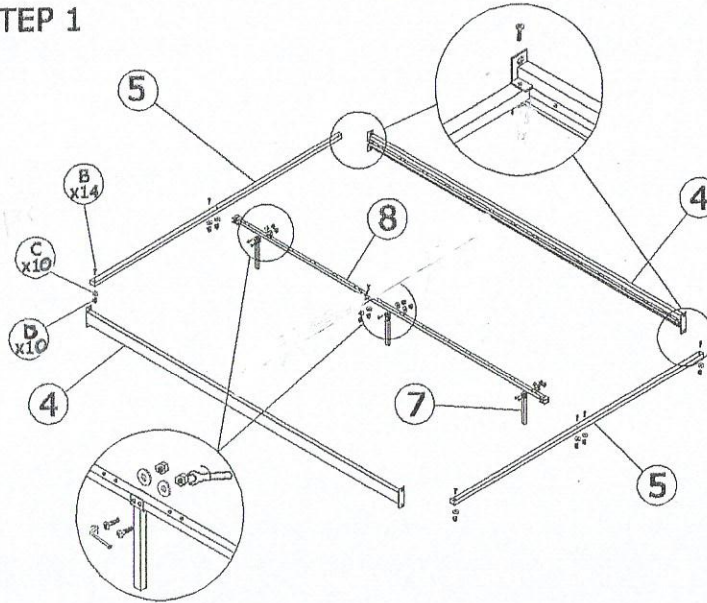

MODEL: TS GABBY

ASSEMBLY INSTRUCTION

DESCRIPTION : GABBY DOUBLE BED

PARTS LIST

NO	DESCRIPTION	QTY
1	Headboard	1 pcs
2	Footboard	1 pcs
3	Middle Cap	11 pcs
4	Slide Rail	2 pcs
5	Cross Bar	2 pcs
6	Bendwood slat	22 pcs
7	Middle Support Leg	3 pcs
8	Middle Support	1 pcs
9	End Cap	22 pcs

HARDWARE LIST

NO	DESCRIPTION	QTY
A	JCBC M6 x 20	8 pcs
B	JCBC M6 x 35	14 pcs
C	M6 WASHER	10 pcs
D	M6 HEX NUT	10 pcs
E	ALLEN KEY	1 pcs
F	WRENCH M10	1 pcs
G	38mm SQ CAP	4 pcs

STEP 1

STEP 2

FULLY SET UP

MODEL: TS GABBY

ASSEMBLY INSTRUCTION

DESCRIPTION : GABBY QUEEN BED

PARTS LIST

NO	DESCRIPTION	QTY
1	Headboard	1 pcs
2	Footboard	1 pcs
3	Middle Cap	13 pcs
4	Side Rail	2 pcs
5	Cross Bar	2 pcs
6	Bendwood slat	26 pcs
7	Middle Support Leg	3 pcs
8	Middle Support	1 pcs
9	End Cap	26 pcs

STEP 1

STEP 2

HARDWARE LIST

NO	DESCRIPTION	QTY
A	JCBC M6 x 20	8 pcs
B	JCBC M6 x 35	14 pcs
C	M6 WASHER	10 pcs
D	M6 HEX NUT	10 pcs
E	ALLEN KEY	1 pcs
F	WRENCH M10	1 pcs
G	38mm SQ CAP	4 pcs

FULLY SET UP