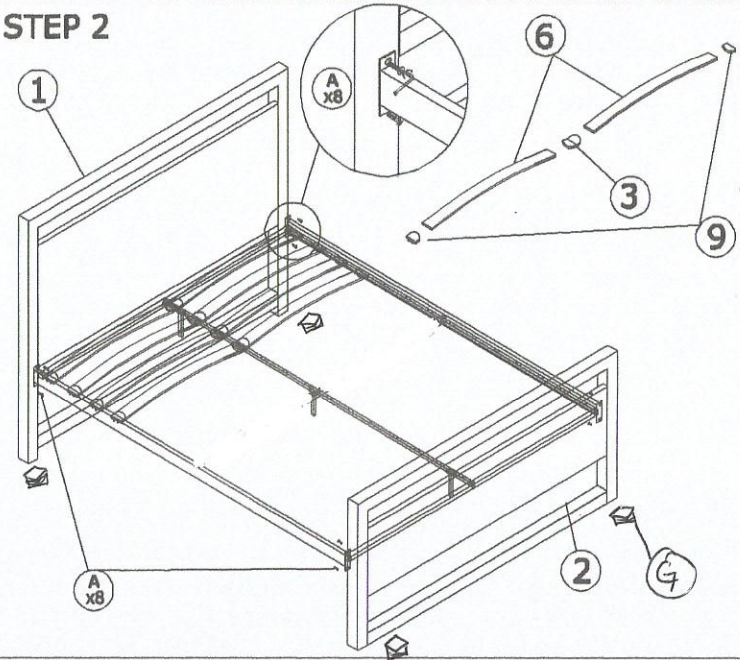

MODEL: TS GABBY

ASSEMBLY INSTRUCTION

DESCRIPTION : GABBY DOUBLE BED

PARTS LIST

NO	DESCRIPTION	QTY
1	Headboard	1 pcs
2	Footboard	1 pcs
3	Middle Cap	11 pcs
4	Slide Rail	2 pcs
5	Cross Bar	2 pcs
6	Bendwood slat	22 pcs
7	Middle Support Leg	3 pcs
8	Middle Support	1 pcs
9	End Cap	22 pcs

HARDWARE LIST

NO	DESCRIPTION	QTY
A	JCBC M6 x 20	8 pcs
B	JCBC M6 x 35	14 pcs
C	M6 WASHER	10 pcs
D	M6 HEX NUT	10 pcs
E	ALLEN KEY	1 pcs
F	WRENCH M10	1 pcs
G	38mm SQ CAP	4 pcs

STEP 1

STEP 2

FULLY SET UP

MODEL: TS GABBY

ASSEMBLY INSTRUCTION

DESCRIPTION : GABBY QUEEN BED

PARTS LIST

NO	DESCRIPTION	QTY
1	Headboard	1 pcs
2	Footboard	1 pcs
3	Middle Cap	13 pcs
4	Side Rail	2 pcs
5	Cross Bar	2 pcs
6	Bendwood slat	26 pcs
7	Middle Support Leg	3 pcs
8	Middle Support	1 pcs
9	End Cap	26 pcs

STEP 1

STEP 2

HARDWARE LIST

NO	DESCRIPTION	QTY
A	JCBC M6 x 20	8 pcs
B	JCBC M6 x 35	14 pcs
C	M6 WASHER	10 pcs
D	M6 HEX NUT	10 pcs
E	ALLEN KEY	1 pcs
F	WRENCH M10	1 pcs
G	38mm SQ CAP	4 pcs

FULLY SET UP