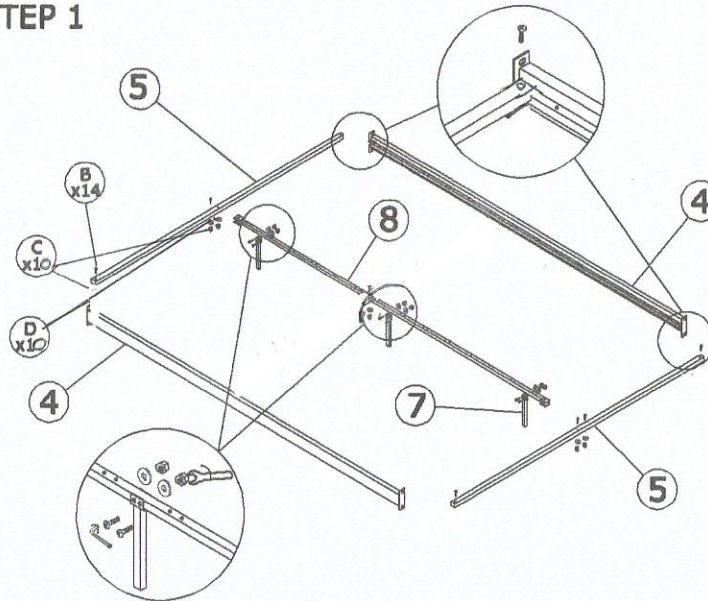

MODEL: TS GABBY

ASSEMBLY INSTRUCTION

DESCRIPTION : GABBY DOUBLE BED

PARTS LIST

NO	DESCRIPTION	QTY
1	Headboard	1 pcs
2	Footboard	1 pcs
3	Middle Cap	11 pcs
4	Slide Rail	2 pcs
5	Cross Bar	2 pcs
6	Bendwood slat	22 pcs
7	Middle Support Leg	3 pcs
8	Middle Support	1 pcs
9	End Cap	22 pcs

HARDWARE LIST

NO	DESCRIPTION	QTY
A	JCBC M6 x 20	8 pcs
B	JCBC M6 x 35	14 pcs
C	M6 WASHER	10 pcs
D	M6 HEX NUT	10 pcs
E	ALLEN KEY	1 pcs
F	WRENCH M10	1 pcs
G	38mm SQ CAP	4 pcs

STEP 1

STEP 2

FULLY SET UP

MODEL: TS GABBY

ASSEMBLY INSTRUCTION

DESCRIPTION : GABBY QUEEN BED

PARTS LIST

NO	DESCRIPTION	QTY
1	Headboard	1 pcs
2	Footboard	1 pcs
3	Middle Cap	13 pcs
4	Side Rail	2 pcs
5	Cross Bar	2 pcs
6	Bendwood slat	26 pcs
7	Middle Support Leg	3 pcs
8	Middle Support	1 pcs
9	End Cap	26 pcs

STEP 1

STEP 2

HARDWARE LIST

NO	DESCRIPTION	QTY
A	JCBC M6 x 20	8 pcs
B	JCBC M6 x 35	14 pcs
C	M6 WASHER	10 pcs
D	M6 HEX NUT	10 pcs
E	ALLEN KEY	1 pcs
F	WRENCH M10	1 pcs
G	38mm SQ CAP	4 pcs

FULLY SET UP