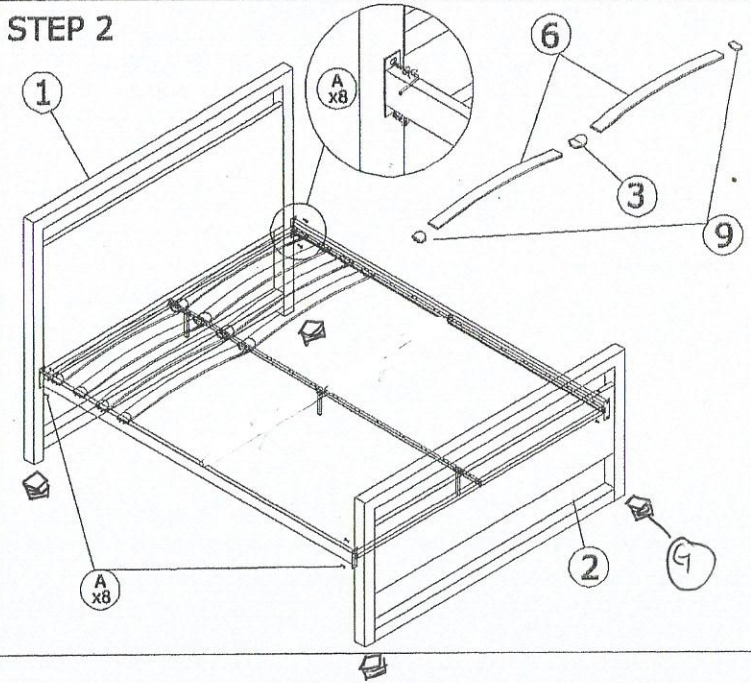

MODEL: TS GABBY

ASSEMBLY INSTRUCTION

DESCRIPTION : GABBY DOUBLE BED

PARTS LIST

NO	DESCRIPTION	QTY
1	Headboard	1 pcs
2	Footboard	1 pcs
3	Middle Cap	11 pcs
4	Slide Rail	2 pcs
5	Cross Bar	2 pcs
6	Bendwood slat	22 pcs
7	Middle Support Leg	3 pcs
8	Middle Support	1 pcs
9	End Cap	22 pcs

HARDWARE LIST

NO	DESCRIPTION	QTY
A	JCBC M6 x 20	8 pcs
B	JCBC M6 x 35	14 pcs
C	M6 WASHER	10 pcs
D	M6 HEX NUT	10 pcs
E	ALLEN KEY	1 pcs
F	WRENCH M10	1 pcs
G	38mm SQ CAP	4 pcs

STEP 1

STEP 2

FULLY SET UP

MODEL: TS GABBY

ASSEMBLY INSTRUCTION

DESCRIPTION : GABBY QUEEN BED

PARTS LIST

NO	DESCRIPTION	QTY
1	Headboard	1 pcs
2	Footboard	1 pcs
3	Middle Cap	13 pcs
4	Side Rail	2 pcs
5	Cross Bar	2 pcs
6	Bendwood slat	26 pcs
7	Middle Support Leg	3 pcs
8	Middle Support	1 pcs
9	End Cap	26 pcs