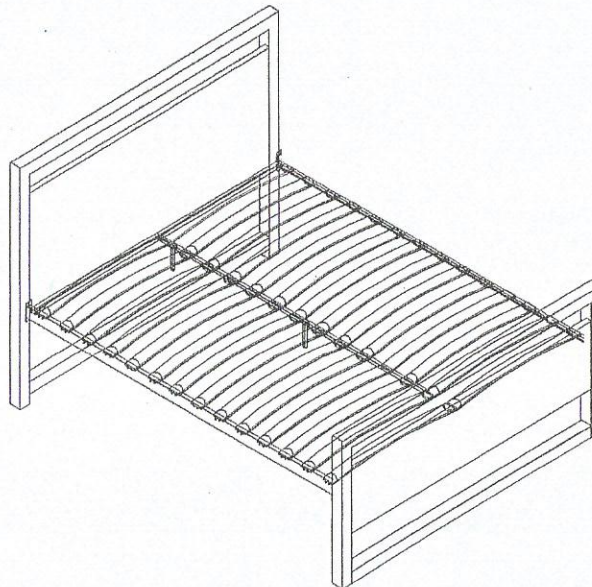

MODEL: TS GABBY

ASSEMBLY INSTRUCTION

DESCRIPTION : GABBY DOUBLE BED

PARTS LIST

NO	DESCRIPTION	QTY
1	Headboard	1 pcs
2	Footboard	1 pcs
3	Middle Cap	11 pcs
4	Slide Rail	2 pcs
5	Cross Bar	2 pcs
6	Bendwood slat	22 pcs
7	Middle Support Leg	3 pcs
8	Middle Support	1 pcs
9	End Cap	22 pcs

HARDWARE LIST

NO	DESCRIPTION	QTY
A	JCBC M6 x 20	8 pcs
B	JCBC M6 x 35	14 pcs
C	M6 WASHER	10 pcs
D	M6 HEX NUT	10 pcs
E	ALLEN KEY	1 pcs
F	WRENCH M10	1 pcs
G	38mm SQ CAP	4 pcs

STEP 1

STEP 2

FULLY SET UP

MODEL: TS GABBY

ASSEMBLY INSTRUCTION

DESCRIPTION : GABBY QUEEN BED

PARTS LIST

NO	DESCRIPTION	QTY
1	Headboard	1 pcs
2	Footboard	1 pcs
3	Middle Cap	13 pcs
4	Side Rail	2 pcs
5	Cross Bar	2 pcs
6	Bendwood slat	26 pcs
7	Middle Support Leg	3 pcs
8	Middle Support	1 pcs
9	End Cap	26 pcs