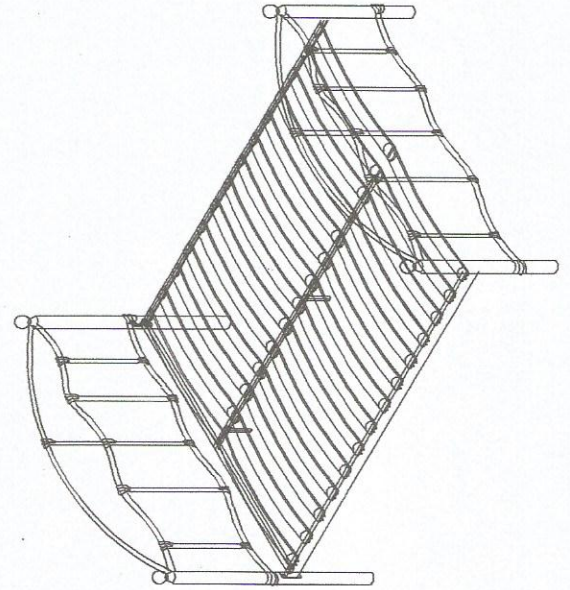

MODEL: TS EILEEN

ASSEMBLY INSTRUCTION

DESCRIPTION : EILEEN DOUBLE BED

PARTS LIST

NO	DESCRIPTION	QTY
1	Headboard	1 pcs
2	Footboard	1 pcs
3	Middle Cap	11 pcs
4	Slide Rail	2 pcs
5	Cross Bar	3 pcs
6	Bamwood slat	22 pcs
7	Middle Support Leg	3 pcs
8	Middle Support	1 pcs
9	End Cap	22 pcs

STEP 1

STEP 2

HARDWARE LIST

NO	DESCRIPTION	QTY
A	JCBC M6 x 20	8 pcs
B	JCBC M6 x 35	14 pcs
C	M6 WASHER	10 pcs
D	M6 HEX NUT	10 pcs
E	ALLEN KEY	1 pcs
F	WRENCH M10	1 pcs
G	38MM ROUND CAP	4 pcs

FULLY SET UP

ASSEMBLY INSTRUCTION

MODEL: TS EILEEN

DESCRIPTION: EILEEN QUEEN BED

PARTS LIST

NO	DESCRIPTION	QTY
1	Headboard	1 pcs
2	Footboard	1 pcs
3	Middle Cap	13 pcs
4	Side Rail	2 pcs
5	Cross Bar	2 pcs
6	Bendwood slat	26 pcs
7	Middle Support Leg	3 pcs
8	Middle Support	1 pcs
9	End Cap	26 pcs