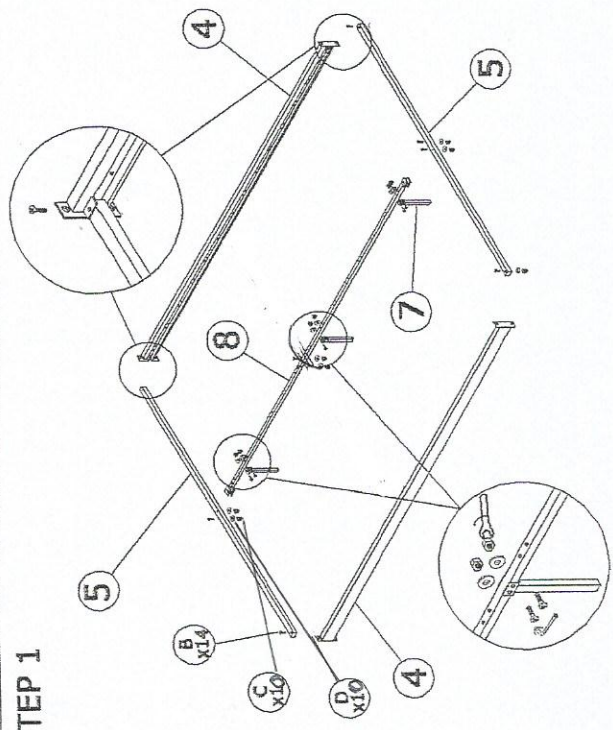

MODEL: TS EILEEN

ASSEMBLY INSTRUCTION

DESCRIPTION : EILEEN DOUBLE BED

PARTS LIST

NO	DESCRIPTION	QTY
1	Headboard	1 pcs
2	Footboard	1 pcs
3	Middle Cap	11 pcs
4	Slide Rail	2 pcs
5	Cross Bar	3 pcs
6	Bamwood slat	22 pcs
7	Middle Support Leg	3 pcs
8	Middle Support	1 pcs
9	End Cap	22 pcs

STEP 1

STEP 2

HARDWARE LIST

NO	DESCRIPTION	QTY
A	JCBC M6 x 20	8 pcs
B	JCBC M6 x 35	14 pcs
C	M6 WASHER	10 pcs
D	M6 HEX NUT	10 pcs
E	ALLEN KEY	1 pcs
F	WRENCH M10	1 pcs
G	38MM ROUND CAP	4 pcs

FULLY SET UP

ASSEMBLY INSTRUCTION

MODEL: TS EILEEN

DESCRIPTION: EILEEN QUEEN BED

PARTS LIST

NO	DESCRIPTION	QTY
1	Headboard	1 pcs
2	Footboard	1 pcs
3	Middle Cap	13 pcs
4	Side Rail	2 pcs
5	Cross Bar	2 pcs
6	Bendwood slat	26 pcs
7	Middle Support Leg	3 pcs
8	Middle Support	1 pcs
9	End Cap	26 pcs

STEP 1

STEP 2

FULLY SET UP

HARDWARE LIST

NO	DESCRIPTION	QTY
A	JCBC M6 x 20	8 pcs
B	JCBC M6 x 35	14 pcs
C	M6 WASHER	10 pcs
D	M6 HEX NUT	10 pcs
E	ALLEN KEY	1 pcs
F	WRENCH M10	1 pcs
G	38MM ROUND CAP	4 pcs