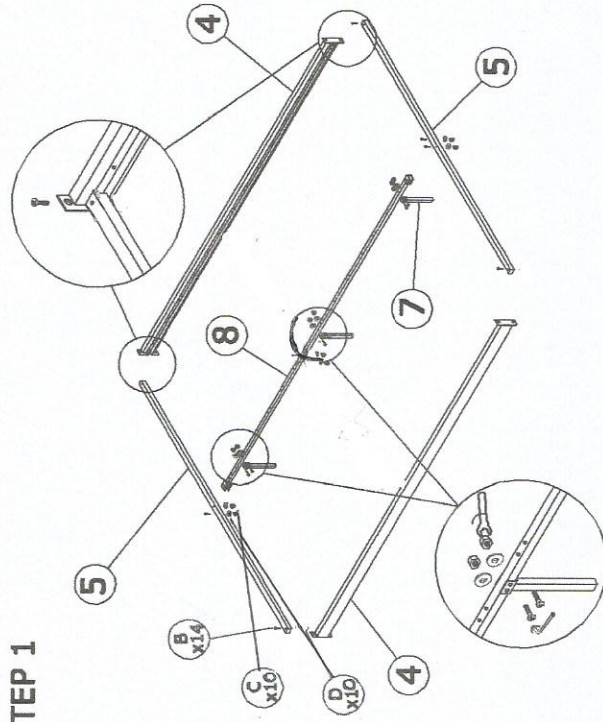

MODEL: TS EILEEN

ASSEMBLY INSTRUCTION

DESCRIPTION : EILEEN DOUBLE BED

PARTS LIST

NO	DESCRIPTION	QTY
1	Headboard	1 pcs
2	Footboard	1 pcs
3	Middle Cap	11 pcs
4	Slide Rail	2 pcs
5	Cross Bar	3 pcs
6	Bamwood slat	22 pcs
7	Middle Support Leg	3 pcs
8	Middle Support	1 pcs
9	End Cap	22 pcs

STEP 1

STEP 2

HARDWARE LIST

NO	DESCRIPTION	QTY
A	JCBC M6 x 20	8 pcs
B	JCBC M6 x 35	14 pcs
C	M6 WASHER	10 pcs
D	M6 HEX NUT	10 pcs
E	ALLEN KEY	1 pcs
F	WRENCH M10	1 pcs
G	38MM ROUND CAP	4 pcs

FULLY SET UP

ASSEMBLY INSTRUCTION

MODEL: TS EILEEN

DESCRIPTION: EILEEN QUEEN BED

PARTS LIST

NO	DESCRIPTION	QTY
1	Headboard	1 pcs
2	Footboard	1 pcs
3	Middle Cap	13 pcs
4	Side Rail	2 pcs
5	Cross Bar	2 pcs
6	Bendwood slat	26 pcs
7	Middle Support Leg	3 pcs
8	Middle Support	1 pcs
9	End Cap	26 pcs

STEP 1

STEP 2

FULLY SET UP

HARDWARE LIST

NO	DESCRIPTION	QTY
A	JCBC M6 x 20	8 pcs
B	JCBC M6 x 35	14 pcs
C	M6 WASHER	10 pcs
D	M6 HEX NUT	10 pcs
E	ALLEN KEY	1 pcs
F	WRENCH M10	1 pcs
G	38MM ROUND CAP	4 pcs