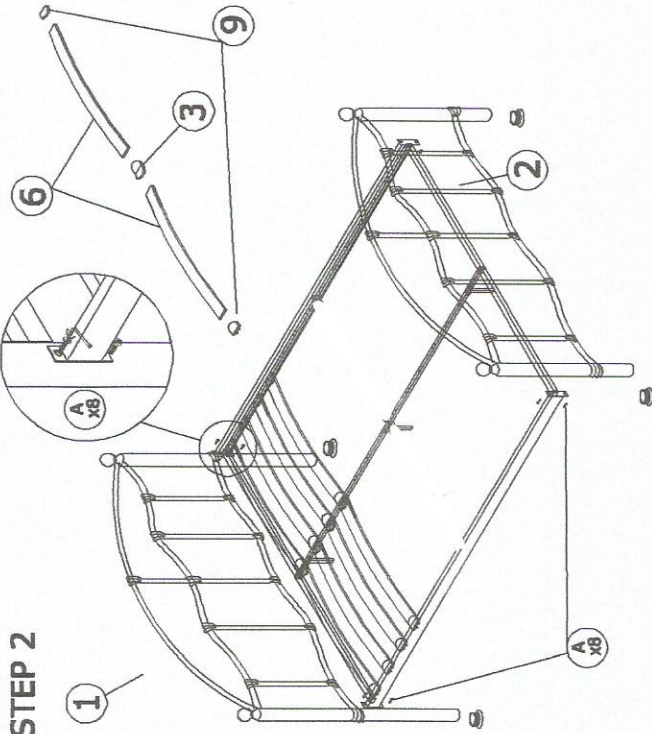

MODEL: TS EILEEN

ASSEMBLY INSTRUCTION

DESCRIPTION : EILEEN DOUBLE BED

PARTS LIST

NO	DESCRIPTION	QTY
1	Headboard	1 pcs
2	Footboard	1 pcs
3	Middle Cap	11 pcs
4	Slide Rail	2 pcs
5	Cross Bar	3 pcs
6	Bamwood slat	22 pcs
7	Middle Support Leg	3 pcs
8	Middle Support	1 pcs
9	End Cap	22 pcs

STEP 1

STEP 2

HARDWARE LIST

NO	DESCRIPTION	QTY
A	JCBC M6 x 20	8 pcs
B	JCBC M6 x 35	14 pcs
C	M6 WASHER	10 pcs
D	M6 HEX NUT	10 pcs
E	ALLEN KEY	1 pcs
F	WRENCH M10	1 pcs
G	38MM ROUND CAP	4 pcs

FULLY SET UP

ASSEMBLY INSTRUCTION

MODEL: TS EILEEN

DESCRIPTION: EILEEN QUEEN BED

PARTS LIST

NO	DESCRIPTION	QTY
1	Headboard	1 pcs
2	Footboard	1 pcs
3	Middle Cap	13 pcs
4	Side Rail	2 pcs
5	Cross Bar	2 pcs
6	Bendwood slat	26 pcs
7	Middle Support Leg	3 pcs
8	Middle Support	1 pcs
9	End Cap	26 pcs

STEP 1

STEP 2

FULLY SET UP

HARDWARE LIST

NO	DESCRIPTION	QTY
A	JCBC M6 x 20	8 pcs
B	JCBC M6 x 35	14 pcs
C	M6 WASHER	10 pcs
D	M6 HEX NUT	10 pcs
E	ALLEN KEY	1 pcs
F	WRENCH M10	1 pcs
G	38MM ROUND CAP	4 pcs