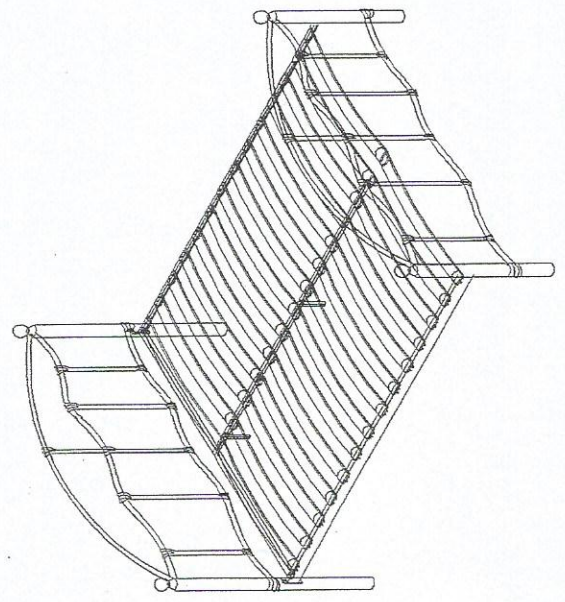

MODEL: TS EILEEN

ASSEMBLY INSTRUCTION

DESCRIPTION : EILEEN DOUBLE BED

PARTS LIST

NO	DESCRIPTION	QTY
1	Headboard	1 pcs
2	Footboard	1 pcs
3	Middle Cap	11 pcs
4	Slide Rail	2 pcs
5	Cross Bar	3 pcs
6	Bamwood slat	22 pcs
7	Middle Support Leg	3 pcs
8	Middle Support	1 pcs
9	End Cap	22 pcs

MODEL: TS EILEEN

DESCRIPTION: EILEEN QUEEN BED

PARTS LIST

NO	DESCRIPTION	QTY
1	Headboard	1 pcs
2	Footboard	1 pcs
3	Middle Cap	13 pcs
4	Side Rail	2 pcs
5	Cross Bar	2 pcs
6	Bendwood slat	26 pcs
7	Middle Support Leg	3 pcs
8	Middle Support	1 pcs
9	End Cap	26 pcs

STEP 1

STEP 2

FULLY SET UP

HARDWARE LIST

NO	DESCRIPTION	QTY
A	JCBC M6 x 20	8 pcs
B	JCBC M6 x 35	14 pcs
C	M6 WASHER	10 pcs
D	M6 HEX NUT	10 pcs
E	ALLEN KEY	1 pcs
F	WRENCH M10	1 pcs
G	38MM ROUND CAP	4 pcs