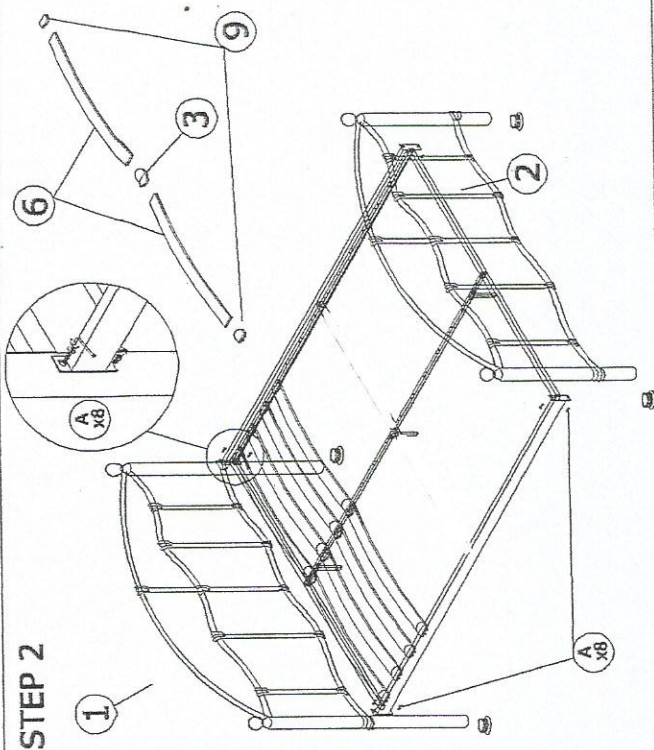

MODEL: TS EILEEN

ASSEMBLY INSTRUCTION

DESCRIPTION : EILEEN DOUBLE BED

PARTS LIST

NO	DESCRIPTION	QTY
1	Headboard	1 pcs
2	Footboard	1 pcs
3	Middle Cap	11 pcs
4	Slide Rail	2 pcs
5	Cross Bar	3 pcs
6	Bamwood slat	22 pcs
7	Middle Support Leg	3 pcs
8	Middle Support	1 pcs
9	End Cap	22 pcs

STEP 1

STEP 2

HARDWARE LIST

NO	DESCRIPTION	QTY
A	JCBC M6 x 20	8 pcs
B	JCBC M6 x 35	14 pcs
C	M6 WASHER	10 pcs
D	M6 HEX NUT	10 pcs
E	ALLEN KEY	1 pcs
F	WRENCH M10	1 pcs
G	38MM ROUND CAP	4 pcs

FULLY SET UP

ASSEMBLY INSTRUCTION

MODEL: TS EILEEN

DESCRIPTION: EILEEN QUEEN BED

PARTS LIST

NO	DESCRIPTION	QTY
1	Headboard	1 pcs
2	Footboard	1 pcs
3	Middle Cap	13 pcs
4	Side Rail	2 pcs
5	Cross Bar	2 pcs
6	Bendwood slat	26 pcs
7	Middle Support Leg	3 pcs
8	Middle Support	1 pcs
9	End Cap	26 pcs

STEP 1

STEP 2

FULLY SET UP

HARDWARE LIST

NO	DESCRIPTION	QTY
A	JCBC M6 x 20	8 pcs
B	JCBC M6 x 35	14 pcs
C	M6 WASHER	10 pcs
D	M6 HEX NUT	10 pcs
E	ALLEN KEY	1 pcs
F	WRENCH M10	1 pcs
G	38MM ROUND CAP	4 pcs