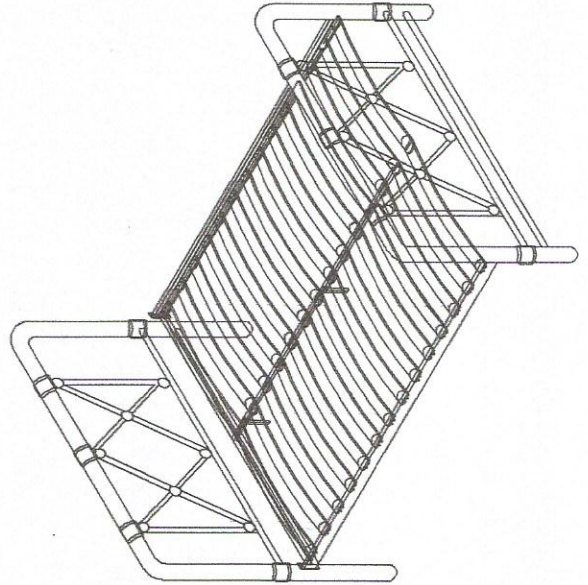

ASSEMBLY INSTRUCTION

MODEL:

DESCRIPTION : BEATRICE QUEEN BED

PARTS LIST

NO	DESCRIPTION	QTY
1	Headboard	1 pcs
2	Footboard	1 pcs
3	Middle Cap	13 pcs
4	Side Rail	2 pcs
5	Cross Bar	3 pcs
6	Bendwood slat	26 pcs
7	Middle Support Leg	3 pcs
8	Middle Support	1 pcs
9	End Cap	26 pcs

STEP 1

STEP 2

FULLY SET UP

HARDWARE LIST

NO	DESCRIPTION	QTY
A	JCBC M6 x 20	8 pcs
B	JCBC M6 x 35	14 pcs
C	M6 WASHER	14 pcs
D	M6 HEX NUT	14 pcs
E	ALLEN KEY	1 pcs
F	WRENCH M10	1 pcs
G	1.5" ROUND CAP	4 pcs