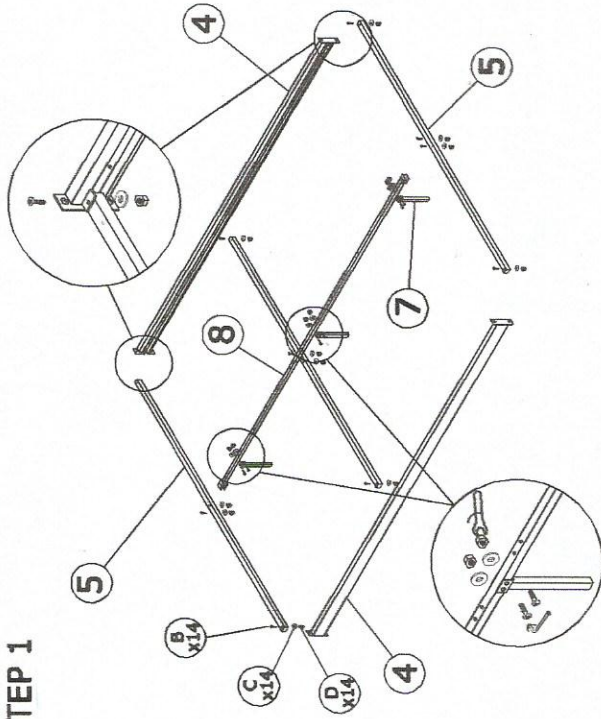

ASSEMBLY INSTRUCTION

MODEL:

DESCRIPTION : BEATRICE QUEEN BED

PARTS LIST

NO	DESCRIPTION	QTY
1	Headboard	1 pcs
2	Footboard	1 pcs
3	Middle Cap	13 pcs
4	Side Rail	2 pcs
5	Cross Bar	3 pcs
6	Bendwood slat	26 pcs
7	Middle Support Leg	3 pcs
8	Middle Support	1 pcs
9	End Cap	26 pcs

STEP 1

STEP 2

FULLY SET UP

HARDWARE LIST

NO	DESCRIPTION	QTY
A	JCBC M6 x 20	8 pcs
B	JCBC M6 x 35	14 pcs
C	M6 WASHER	14 pcs
D	M6 HEX NUT	14 pcs
E	ALLEN KEY	1 pcs
F	WRENCH M10	1 pcs
G	1.5" ROUND CAP	4 pcs