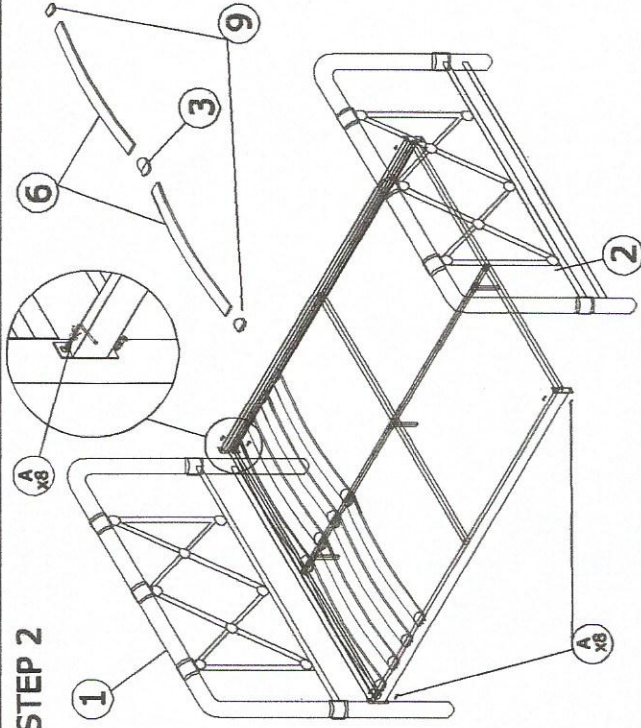

ASSEMBLY INSTRUCTION

MODEL:

DESCRIPTION : BEATRICE QUEEN BED

PARTS LIST

NO	DESCRIPTION	QTY
1	Headboard	1 pcs
2	Footboard	1 pcs
3	Middle Cap	13 pcs
4	Side Rail	2 pcs
5	Cross Bar	3 pcs
6	Bendwood slat	26 pcs
7	Middle Support Leg	3 pcs
8	Middle Support	1 pcs
9	End Cap	26 pcs

STEP 1

STEP 2

FULLY SET UP

HARDWARE LIST

NO	DESCRIPTION	QTY
A	JCBC M6 x 20	8 pcs
B	JCBC M6 x 35	14 pcs
C	M6 WASHER	14 pcs
D	M6 HEX NUT	14 pcs
E	ALLEN KEY	1 pcs
F	WRENCH M10	1 pcs
G	1.5" ROUND CAP	4 pcs