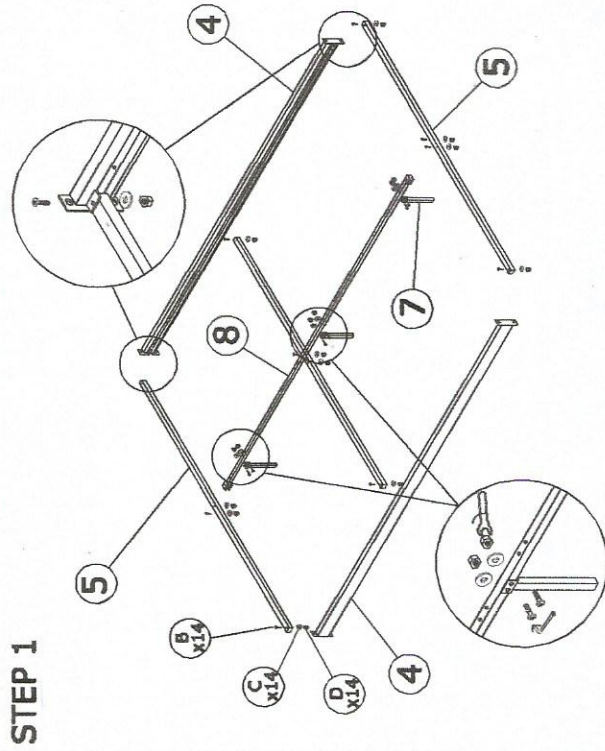

ASSEMBLY INSTRUCTION

MODEL:
DESCRIPTION : BEATRICE FULL BED

PARTS LIST

NO	DESCRIPTION	QTY
1	Headboard	1 pcs
2	Footboard	1 pcs
3	Middle Cap	11 pcs
4	Side Rail	2 pcs
5	Cross Bar	3 pcs
6	Bendwood slat	22-pcs
7	Middle Support Leg	3 pcs
8	Middle Support	1 pcs
9	End Cap	22-pcs

FULLY SET UP

HARDWARE LIST

NO	DESCRIPTION	QTY
A	JCBC M6 x 20	8 pcs
B	JCBC M6 x 35	14 pcs
C	M6 WASHER	14 pcs
D	M6 HEX NUT	14 pcs
E	ALLEN KEY	1 pcs
F	WRENCH M10	1 pcs
G	1.5" ROUND CAP	4 pcs