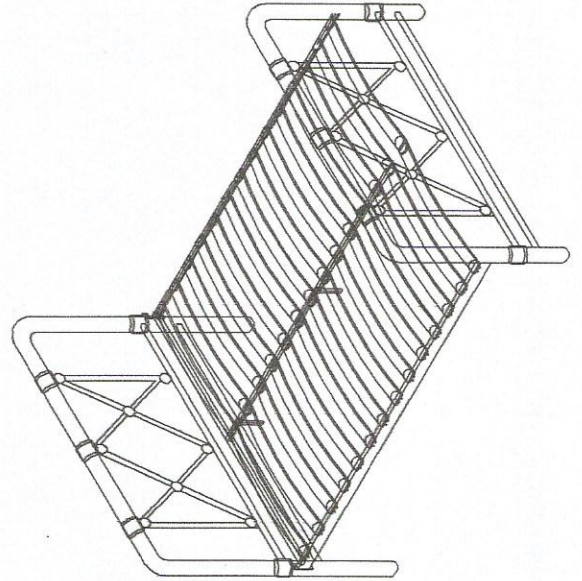

ASSEMBLY INSTRUCTION

MODEL:
DESCRIPTION : BEATRICE FULL BED

PARTS LIST

NO	DESCRIPTION	QTY
1	Headboard	1 pcs
2	Footboard	1 pcs
3	Middle Cap	11 pcs
4	Side Rail	2 pcs
5	Cross Bar	3 pcs
6	Bendwood slat	22-pcs
7	Middle Support Leg	3 pcs
8	Middle Support	1 pcs
9	End Cap	22-pcs

FULLY SET UP

HARDWARE LIST

NO	DESCRIPTION	QTY
A	JCBC M6 x 20	8 pcs
B	JCBC M6 x 35	14 pcs
C	M6 WASHER	14 pcs
D	M6 HEX NUT	14 pcs
E	ALLEN KEY	1 pcs
F	WRENCH M10	1 pcs
G	1.5" ROUND CAP	4 pcs