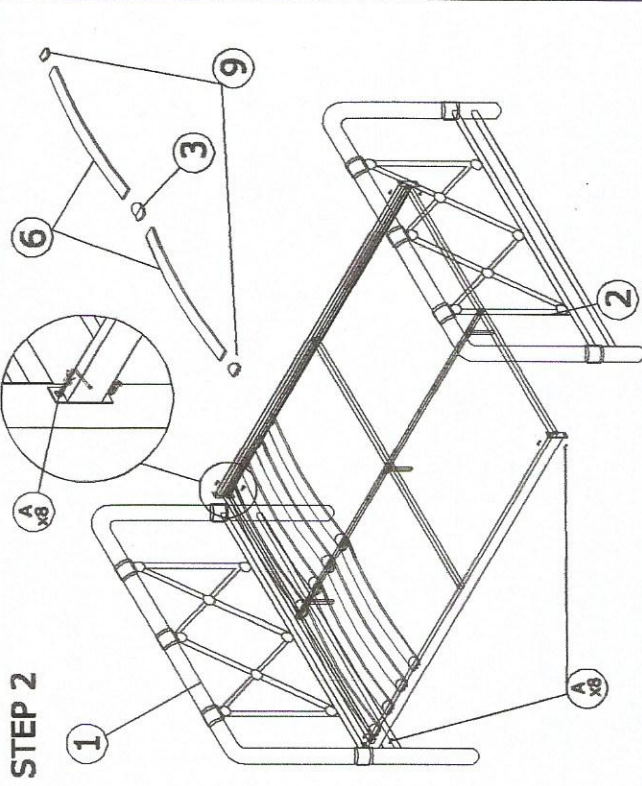

ASSEMBLY INSTRUCTION

MODEL:
DESCRIPTION : BEATRICE FULL BED

PARTS LIST

NO	DESCRIPTION	QTY
1	Headboard	1 pcs
2	Footboard	1 pcs
3	Middle Cap	11 pcs
4	Side Rail	2 pcs
5	Cross Bar	3 pcs
6	Bendwood slat	22-pcs
7	Middle Support Leg	3 pcs
8	Middle Support	1 pcs
9	End Cap	22-pcs

FULLY SET UP

HARDWARE LIST

NO	DESCRIPTION	QTY
A	JCBC M6 x 20	8 pcs
B	JCBC M6 x 35	14 pcs
C	M6 WASHER	14 pcs
D	M6 HEX NUT	14 pcs
E	ALLEN KEY	1 pcs
F	WRENCH M10	1 pcs
G	1.5" ROUND CAP	4 pcs