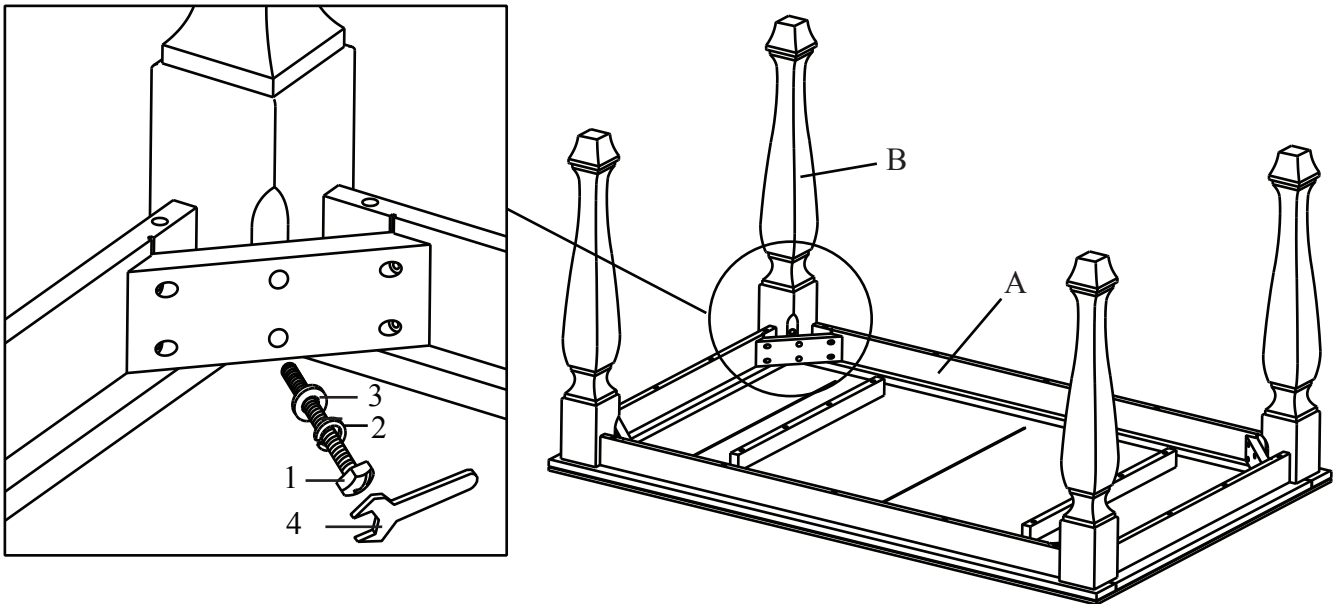

Assembly Instruction

SOLID FIXED TOP C.HGT LEG TABLE

NO	PART LIST	Q'TY
A	 Table Top	1
B	 Leg	4

NO	HARDWARE LIST	Q'TY
1	 Hex Bolt	8 pcs
2	 Lock Washer	8 pcs
3	 Flat Washer	8 pcs
4	 Wrench	1 pc

STEP 1

STEP 2