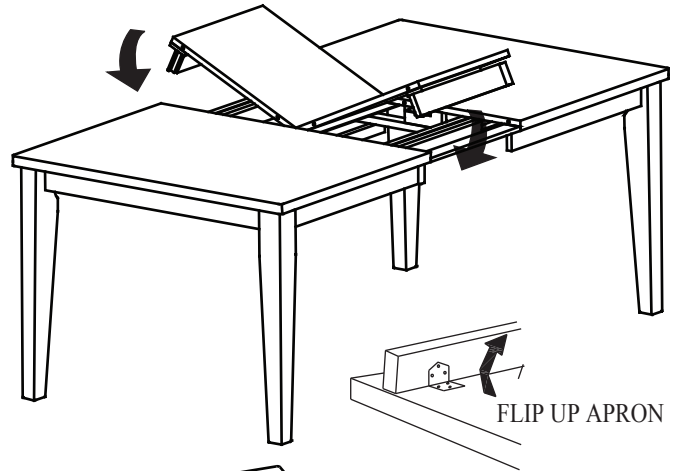

Assembly Instruction

CHERRY VNR & WALNUT BURL VNR TOP DINING LEG TABLE

NO	PART LIST		Q'TY
A		Table Top	1
B		Leg	4

NO	HARDWARE LIST		Q'TY
1		Hex Bolt	8 pcs
2		Lock Washer	8 pcs
3		Flat Washer	8 pcs
4		Wrench	1 pc

STEP 1

STEP 2

STEP 3

STEP 4