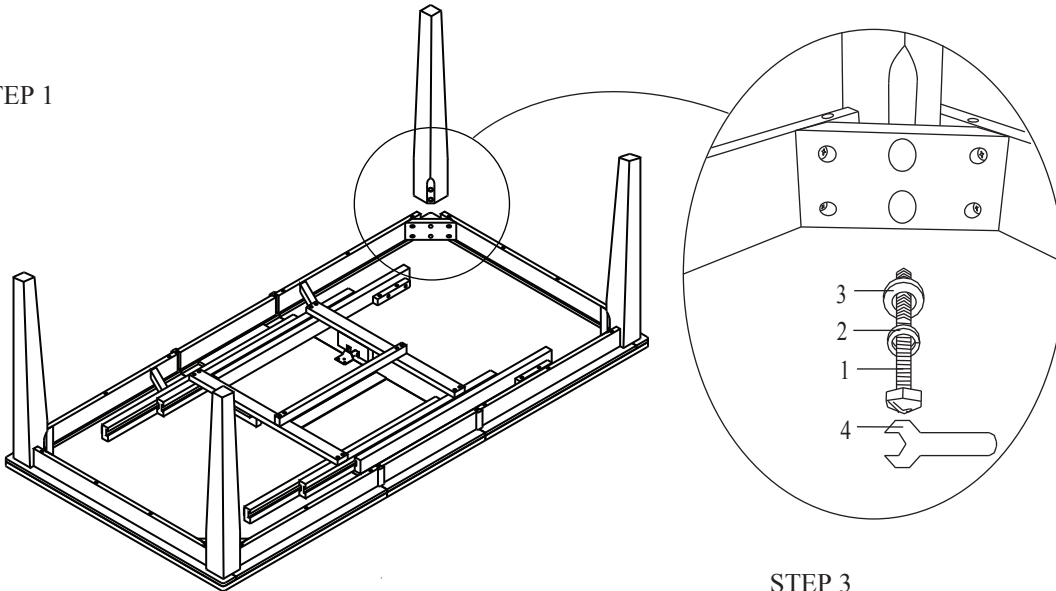

Assembly Instruction

CHERRY VNR & WALNUT BURL VNR TOP DINING LEG TABLE

NO	PART LIST		Q'TY
A		Table Top	1
B		Leg	4

NO	HARDWARE LIST		Q'TY
1		Hex Bolt	8 pcs
2		Lock Washer	8 pcs
3		Flat Washer	8 pcs
4		Wrench	1 pc

STEP 1

STEP 2

STEP 3

STEP 4