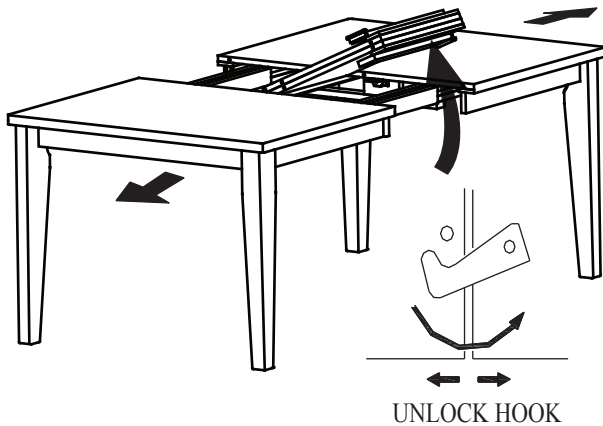

Assembly Instruction

CHERRY VNR & WALNUT BURL VNR TOP DINING LEG TABLE

NO	PART LIST		Q'TY
A		Table Top	1
B		Leg	4

NO	HARDWARE LIST		Q'TY
1		Hex Bolt	8 pcs
2		Lock Washer	8 pcs
3		Flat Washer	8 pcs
4		Wrench	1 pc

STEP 1

STEP 2

STEP 3

STEP 4