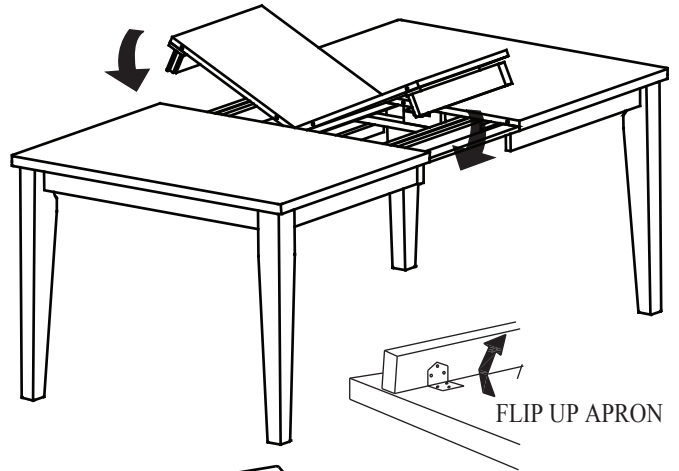

## CHERRY VNR & WALNUT BURL VNR TOP DINING LEG TABLE

NO	PART LIST		Q'TY
A		Table Top	1
B		Leg	4

NO	HARDWARE LIST		Q'TY
1		Hex Bolt	8 pcs
2		Lock Washer	8 pcs
3		Flat Washer	8 pcs
4		Wrench	1 pc

STEP 1

STEP 2

STEP 3

STEP 4