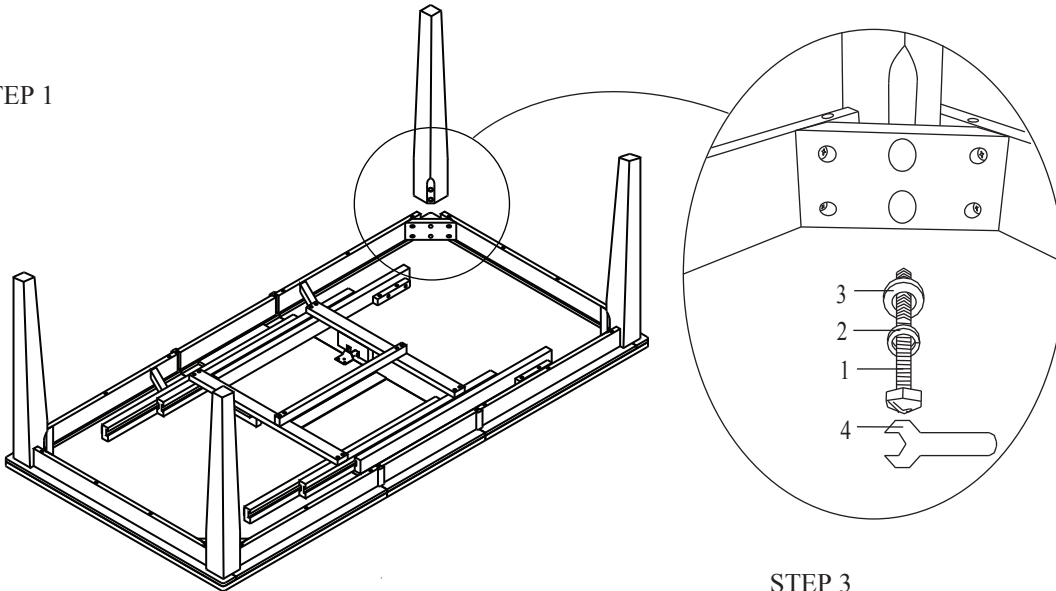

# Assembly Instruction

## CHERRY VNR & WALNUT BURL VNR TOP DINING LEG TABLE

NO	PART LIST		Q'TY
A		Table Top	1
B		Leg	4

NO	HARDWARE LIST		Q'TY
1		Hex Bolt	8 pcs
2		Lock Washer	8 pcs
3		Flat Washer	8 pcs
4		Wrench	1 pc

STEP 1

STEP 2

STEP 3

STEP 4