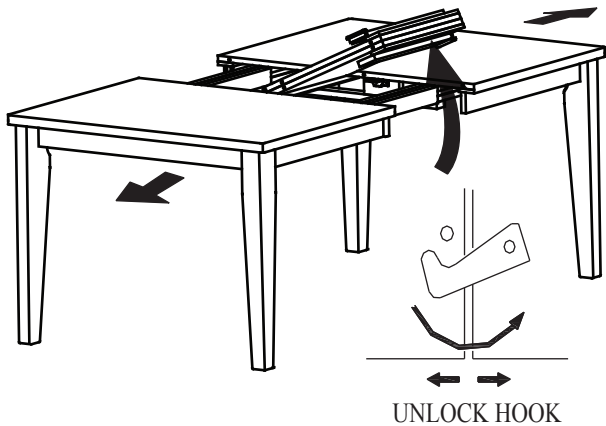

## CHERRY VNR & WALNUT BURL VNR TOP DINING LEG TABLE

NO	PART LIST		Q'TY
A		Table Top	1
B		Leg	4

NO	HARDWARE LIST		Q'TY
1		Hex Bolt	8 pcs
2		Lock Washer	8 pcs
3		Flat Washer	8 pcs
4		Wrench	1 pc

STEP 1

STEP 2

STEP 3

STEP 4