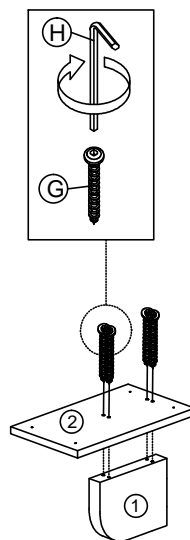

SOFT, DRY CLOTH

CHEMICAL

HEAT

KEEP DRY

HANDLE WITH CARE

DO NOT USE KNIFE

ASSEMBLY INSTRUCTION

MODEL : SR 930032

DESCRIPTION : LOW CABINET

HARDWARE	A	B	C	D	E	F	G	H	I	J	K	L
	WOOD DOWEL M8 X 25	MINIFIX 5654+5546	MINIFIX CAP	CB SCREW M3.5X16MM	CB SCREW M4X25MM	CB SCREW M4X38MM	CSK CAP WOOD M6X50MM	L KEY M4	NAIL 5/8	HANDLE 010	HANDLE SCREW M4X32MM	DRAWER SLIDE 14"
	12	10 10	10	48	4	32	6	1	62	4	8	4 SETS

PART LIST

STEP 1

STEP 2

STEP 3

STEP 4

STEP 5

STEP 6

STEP 7

STEP 8

STEP 9

STEP 10