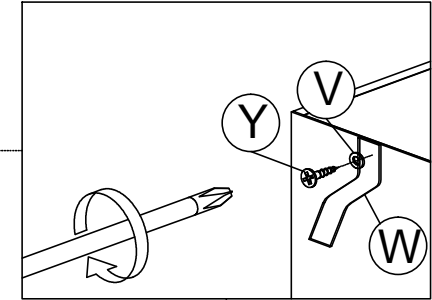

X

PLASTIC WALL ANCHOR-RED
X2

Y

CB SCREW
M3.5X16MM
X2

Z

CB SCREW
M4X38MM
X2

1.

2.

3.

4.

5.

⚠ WARNING

Serious or fatal crushing injuries can occur from furniture tipover. To help prevent tip-over:

- Install tip over restraint provided.
- Place heaviest items in the lower drawers.
- Unless specifically designed to accommodate, do not set TVs or other heavy object on top of this product.
- Never allow children to climb or hang on drawers, doors or shelves.
- Never open more than one drawer at a time.
(OR)
- Do not defeat or remove the drawer interlock system.