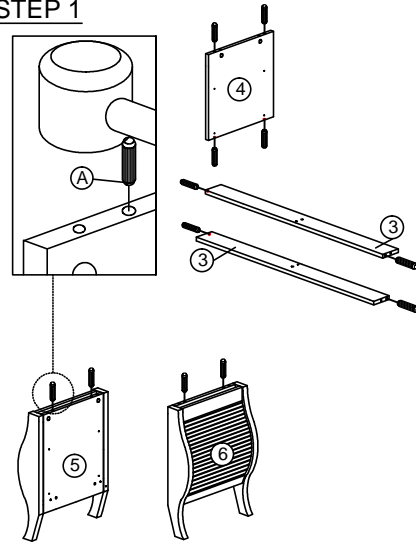

SOFT, DRY CLOTH

CHEMICAL

HEAT

KEEP DRY

HANDLE WITH CARE

DO NOT USE KNIFE

ASSEMBLY INSTRUCTION

MODEL : SR 930032

DESCRIPTION : LOW CABINET

HARDWARE	A	B	C	D	E	F	G	H	I	J	K	L
	WOOD DOWEL M8 X 25	MINIFIX 5654+5546	MINIFIX CAP	CB SCREW M3.5X16MM	CB SCREW M4X25MM	CB SCREW M4X38MM	CSK CAP WOOD M6X50MM	L KEY M4	NAIL 5/8	HANDLE 010	HANDLE SCREW M4X32MM	DRAWER SLIDE 14"
	12	10 10	10	48	4	32	6	1	62	4	8	4 SETS

PART LIST

STEP 1

STEP 2

STEP 3

STEP 4

STEP 5

STEP 6

STEP 7