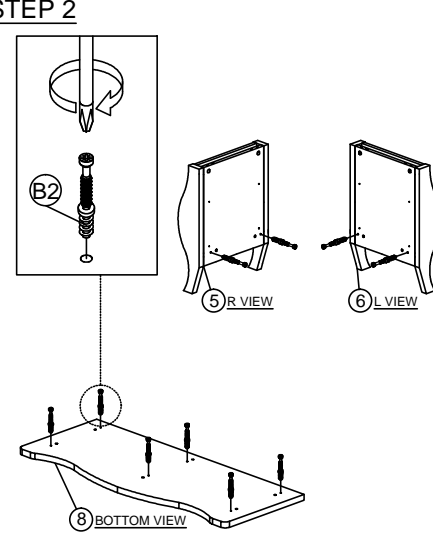

DESCRIPTION : LOW CABINET

HARDWARE	A	B	C	D	E	F	G	H	I	J	K	L
	WOOD DOWEL M8 X 25	MINIFIX 5654+5546	MINIFIX CAP	CB SCREW M3.5X16MM	CB SCREW M4X25MM	CB SCREW M4X38MM	CSK CAP WOOD M6X50MM	L KEY M4	NAIL 5/8	HANDLE 010	HANDLE SCREW M4X32MM	DRAWER SLIDE 14"
	12	10 10	10	48	4	32	6	1	62	4	8	4 SETS

PART LIST

STEP 1

STEP 2

STEP 3

STEP 4

STEP 5

STEP 6

STEP 7