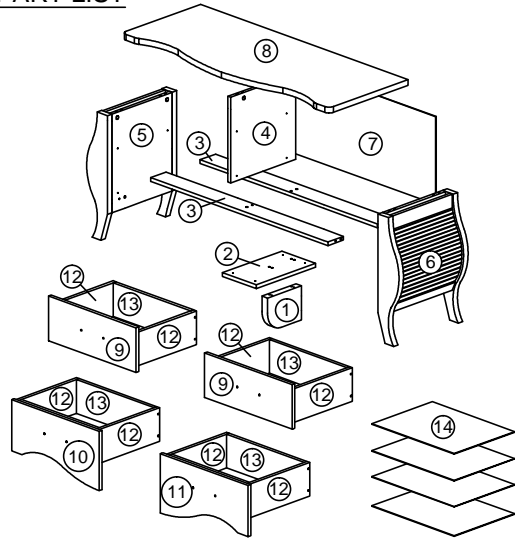

SOFT, DRY CLOTH

CHEMICAL

HEAT

KEEP DRY

HANDLE WITH CARE

DO NOT USE KNIFE

ASSEMBLY INSTRUCTION

MODEL : SR 930032

PART LIST

STEP 1

STEP 2

STEP 3

STEP 4

STEP 5

STEP 6

STEP 7