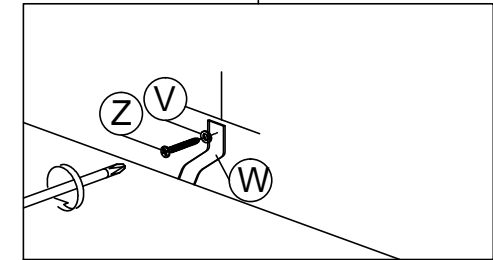

ASSEMBLY INSTRUCTION

MODEL : SR 930032

DESCRIPTION : LOW CABINET

ANTI STOPPER

V

WASHER
X4

W

SAFETY STRAP
X2

X

PLASTIC WALL ANCHOR-RED
X2

Y

CB SCREW
M3.5X16MM
X2

Z

CB SCREW
M4X38MM
X2

1.

2.

3.

4.

5.

⚠ WARNING

Serious or fatal crushing injuries can occur from furniture tipover. To help prevent tip-over:

- Install tip over restraint provided.
- Place heaviest items in the lower drawers.
- Unless specifically designed to accommodate, do not set TVs or other heavy object on top of this product.
- Never allow children to climb or hang on drawers, doors or shelves.
- Never open more than one drawer at a time.
  (OR)
- Do not defeat or remove the drawer interlock system.

Use of tipover restraints may only reduce, but not eliminate, the risk of tipover.

This is a permanent label. Do not remove.