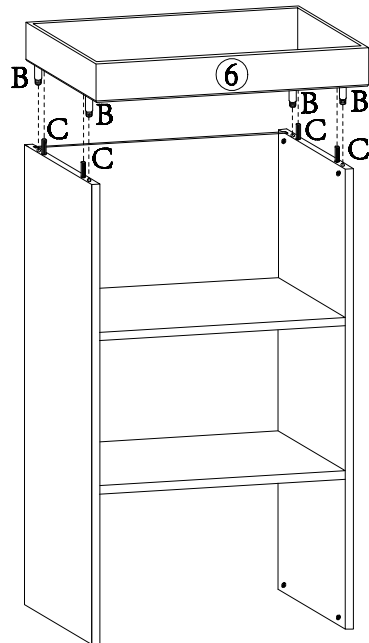

### Hardware List

| A x 16 PCS  | B x 16 PCS  | C x 16 PCS  | D x 24 PCS  |
|---|---|---|---|
|  |  |  |  |
| Big Camlock   | Long Camlock Bolt   | Wooden dowel<br>Ø6X30mm   | Screw<br>Ø3X25mm  |

### PART List

|  |     |   |     |   |     |
|--|-----|---|-----|---|-----|
| 1  | 1PC | 2   | 1PC | 3   | 1PC |
|   |     |  |     |  |     |
| 4  | 2PC | 5   | 3PC | 6   | 1PC |
|   |     |  |     |  |     |
| 7  | 3PC | 8   | 6PC | 9   | 3PC |
|   |     |  |     |  |     |
| 10   | 3PC |   |     |   |     |
|  |     |   |     |   |     |

1

2

3

4

4

5

6

7