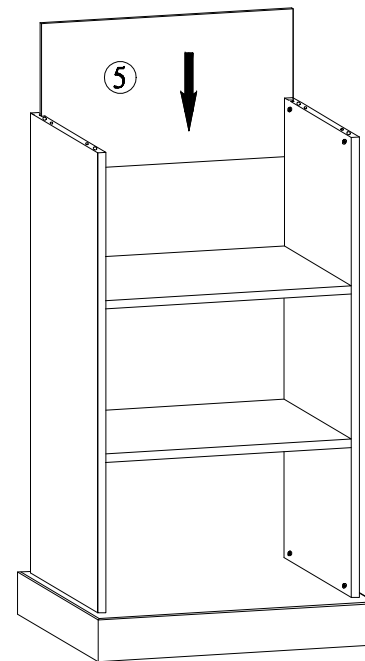

### Hardware List

| A x 16 PCS  | B x 16 PCS  | C x 16 PCS  | D x 24 PCS  |
|---|---|---|---|
|  |  |  |  |
| Big Camlock   | Long Camlock Bolt   | Wooden dowel<br>Ø6X30mm   | Screw<br>Ø3X25mm  |

### PART List

|  |     |   |     |   |     |
|--|-----|---|-----|---|-----|
| 1  | 1PC | 2   | 1PC | 3   | 1PC |
|   |     |  |     |  |     |
| 4  | 2PC | 5   | 3PC | 6   | 1PC |
|   |     |  |     |  |     |
| 7  | 3PC | 8   | 6PC | 9   | 3PC |
|   |     |  |     |  |     |
| 10   | 3PC |   |     |   |     |
|  |     |   |     |   |     |

1

2

3

4

4

5

6

7