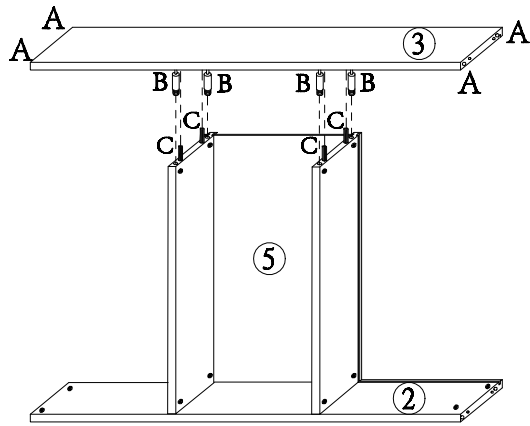

### Hardware List

| A x 16 PCS  | B x 16 PCS  | C x 16 PCS  | D x 24 PCS  |
|---|---|---|---|
|  |  |  |  |
| Big Camlock   | Long Camlock Bolt   | Wooden dowel<br>Ø6X30mm   | Screw<br>Ø3X25mm  |

### PART List

|  |     |   |     |   |     |
|--|-----|---|-----|---|-----|
| 1  | 1PC | 2   | 1PC | 3   | 1PC |
|   |     |  |     |  |     |
| 4  | 2PC | 5   | 3PC | 6   | 1PC |
|   |     |  |     |  |     |
| 7  | 3PC | 8   | 6PC | 9   | 3PC |
|   |     |  |     |  |     |
| 10   | 3PC |   |     |   |     |
|  |     |   |     |   |     |

1

2

3

4

4

5

6

7