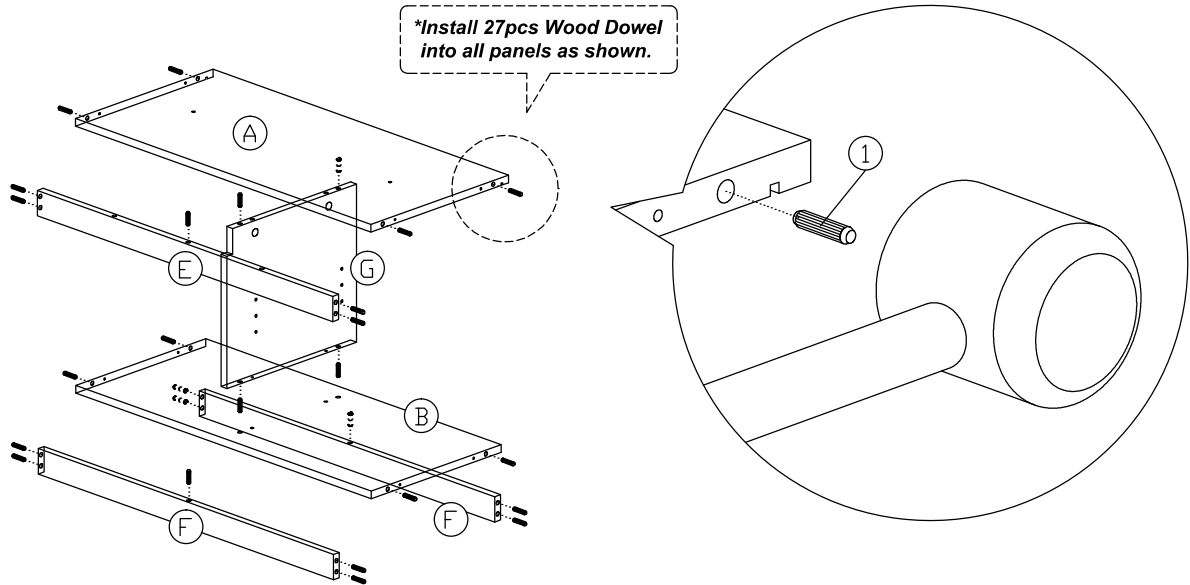

Assembly Instruction

Step 1