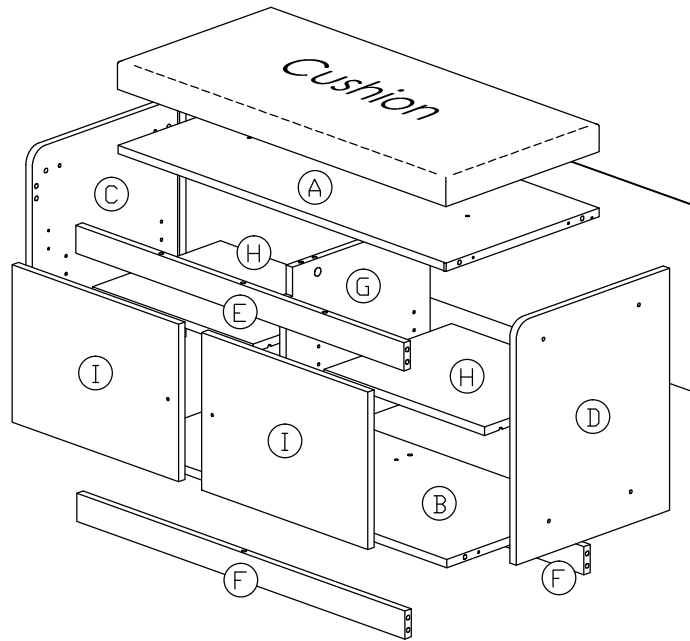

Assembly Instruction

Model : WI6475

Part List

Hardware List

No.	SHAPE	DESCRIPTION	Qty.
1		8x25mm Wood Dowel	27Pcs
2		15MM Titus Mini Fix	4Sets
3		M3.5x16mm Screw	8Pcs
4		TP 10#x1/2" Screw	16Pcs
5		M4x25mm Screw	2Pcs
6		M5x38mm Screw	10Pcs
7		Shelf Support	8Pcs

8		Nail	9Pcs
9		Screw Cap	8Pcs
10		Nail Leg	6Pcs
11		Hinges (F012)	4Sets
12		Handle Knob 311 M3.6x24mm Screw	2 Sets
13		L Bracket	4Pcs

Assembly Instruction

Step 1

Step 2

Step 3

Assembly Instruction

Step 4

Step 5