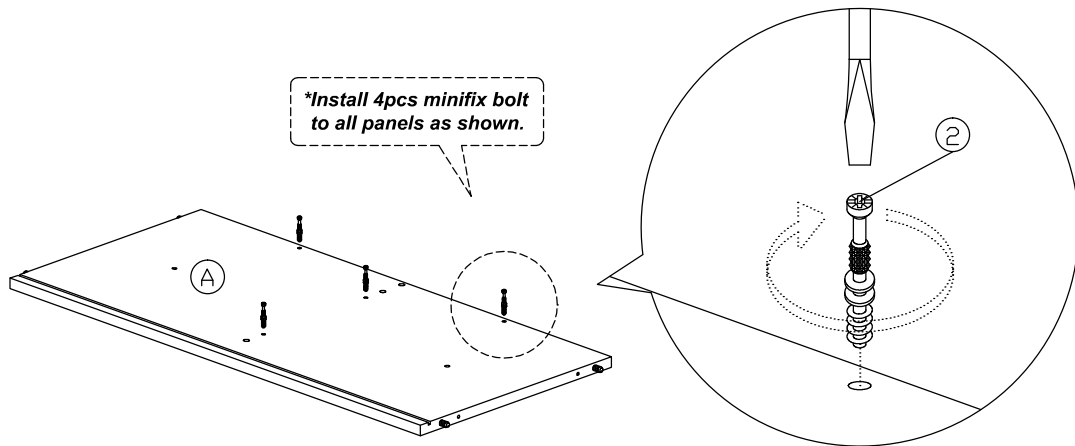

Assembly Instruction

Step 1

Step 2

Step 3