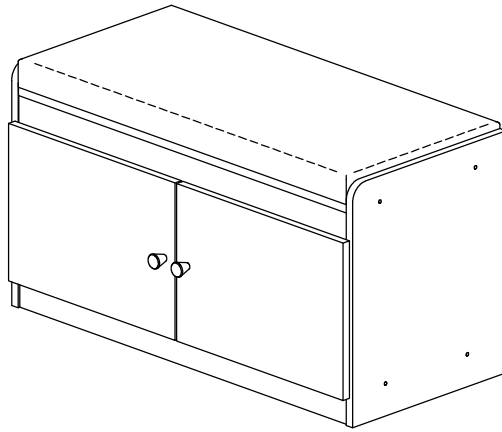

Assembly Instruction

Model : WI6475

Part List

Hardware List

No.	SHAPE	DESCRIPTION	Qty.
1		8x25mm Wood Dowel	27Pcs
2		15MM Titus Mini Fix	4Sets
3		M3.5x16mm Screw	8Pcs
4		TP 10#x1/2" Screw	16Pcs
5		M4x25mm Screw	2Pcs
6		M5x38mm Screw	10Pcs
7		Shelf Support	8Pcs

8		Nail	9Pcs
9		Screw Cap	8Pcs
10		Nail Leg	6Pcs
11		Hinges (F012)	4Sets
12		Handle Knob 311 M3.6x24mm Screw	2 Sets
13		L Bracket	4Pcs

Assembly Instruction

Step 1

Step 2

Step 3

Assembly Instruction

Step 4

Step 5