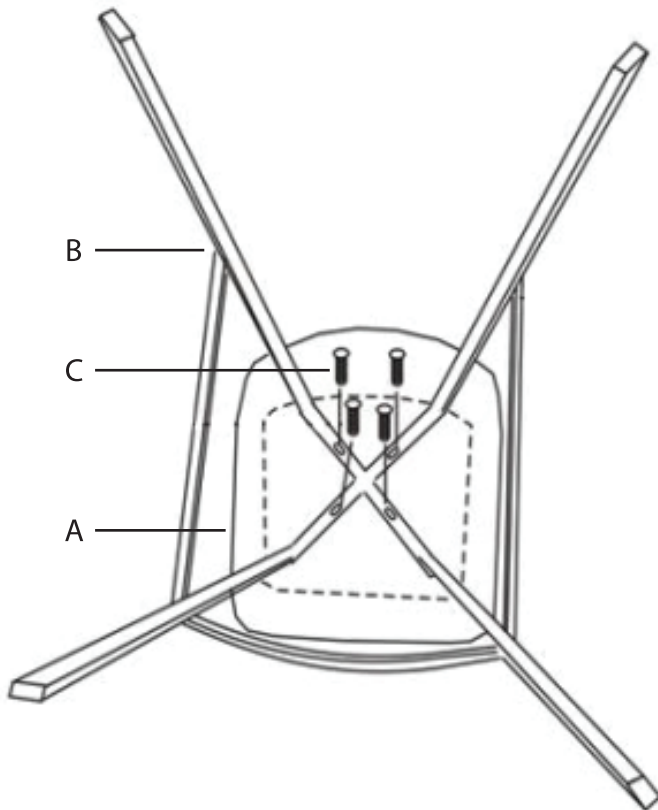

# Wayne Counter Stool

Part # B26-WYNE XX+XX

17-0908

**PARTS**

A

B

x4

C

D

**1****2**

Do not over tighten.  
Do not use power tools to assemble.