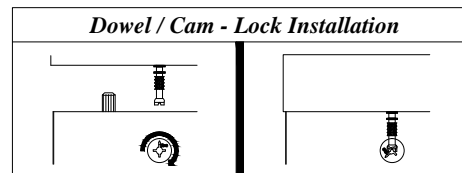

Dowel / Cam - Lock Installation