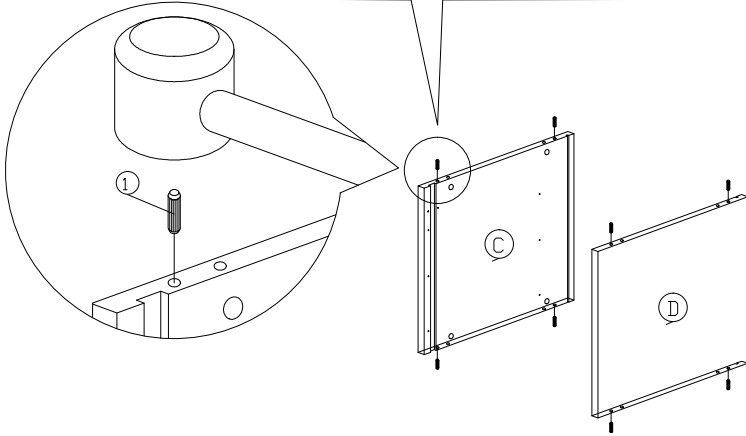

Assembly Instruction

Step 1

*Install 8pcs Wood Dowel 8x25mm into all panels as shown.