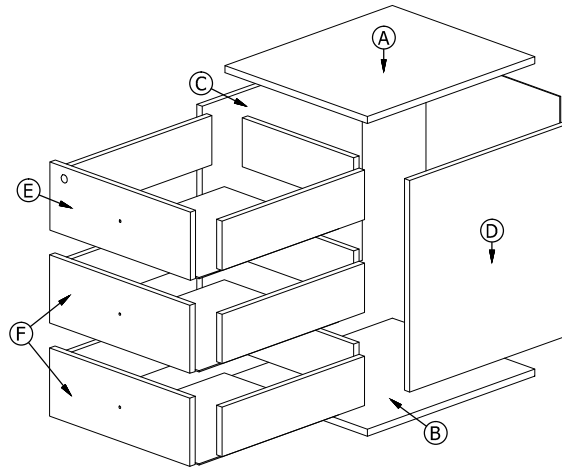

Assembly Instruction

Model : WI5431

Part List

Hardware List

No.	SHAPE	DESCRIPTION	Qty.
1		8x25mm Wood Dowel	14Pcs
2		15MM Titus Minifix	10Sets
3		M3.5x15mm Screw	28Pcs
4		M3x12mm Screw	10Pcs
5		Euro Screw M5x8mm	12Pcs
6		M4x38mm Screw	12Pcs
7		M5x38mm Screw	4Pcs
8		Drawer Lock Stopper	3Pcs
9		Handle (P058) Plastic Screw M3.6 x 24mm	3Sets

10		Plate Caster (Brake) Plate Caster (No Brake)	2Pcs 2Pcs
11		Drawer Slide (400mm)	3Sets
12		Front Lock Bar(434MM)	1Pc
13		Lock	1Set
14		Minifix cap	6Pcs

Dowel / Cam - Lock Installation

Assembly Instruction