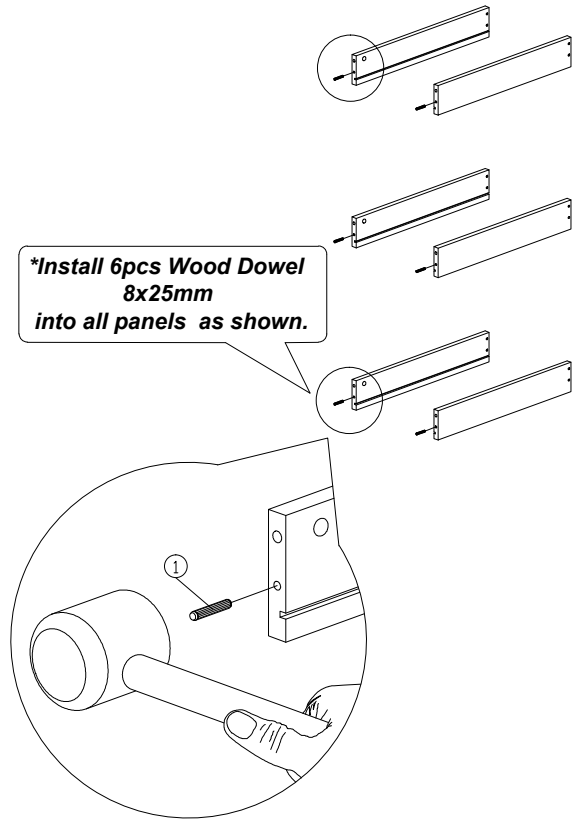

Assembly Instruction

Model : WI5431

Part List

Hardware List

No.	SHAPE	DESCRIPTION	Qty.
1		8x25mm Wood Dowel	14Pcs
2		15MM Titus Minifix	10Sets
3		M3.5x15mm Screw	28Pcs
4		M3x12mm Screw	10Pcs
5		Euro Screw M5x8mm	12Pcs
6		M4x38mm Screw	12Pcs
7		M5x38mm Screw	4Pcs
8		Drawer Lock Stopper	3Pcs
9		Handle (P058) Plastic Screw M3.6 x 24mm	3Sets

Step 1

**Install 8pcs Wood Dowel 8x25mm into all panels as shown.*

1		8Pcs
---	---	------

Step 2

**Install 6pcs Wood Dowel 8x25mm into all panels as shown.*

1		8Pcs
---	---	------

Step 3

**Install Front Lock Bar as shown*