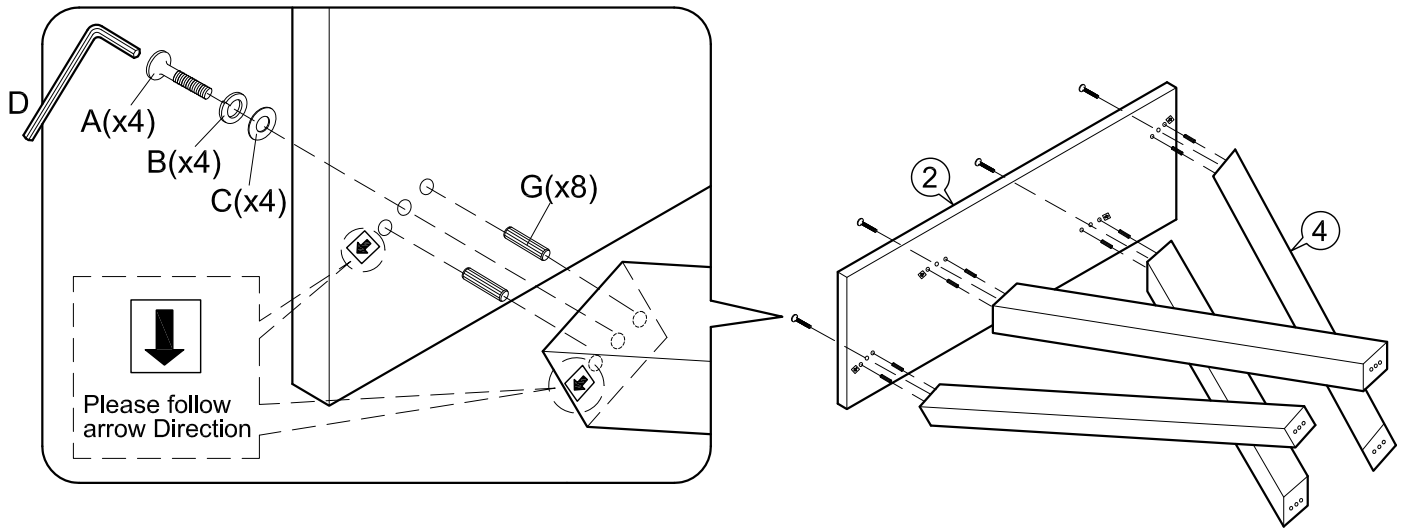

**ASSEMBLY
INSTRUCTIONS**

Item : Everdon Sofa Table

Not Provided

2 Persons

Part List

Hardware List

<p>A  M6x35mm = 8</p>	<p>C  M6 x13mm= 8</p>	<p>E  = 4</p>	<p>G  M8x25mm =16</p>
<p>B  1/4" = 8</p>	<p>D  = 1</p>	<p>F  Pan Head #8 x 1" = 6</p>	

1

2

Do not fully
tighten bolt

3

4