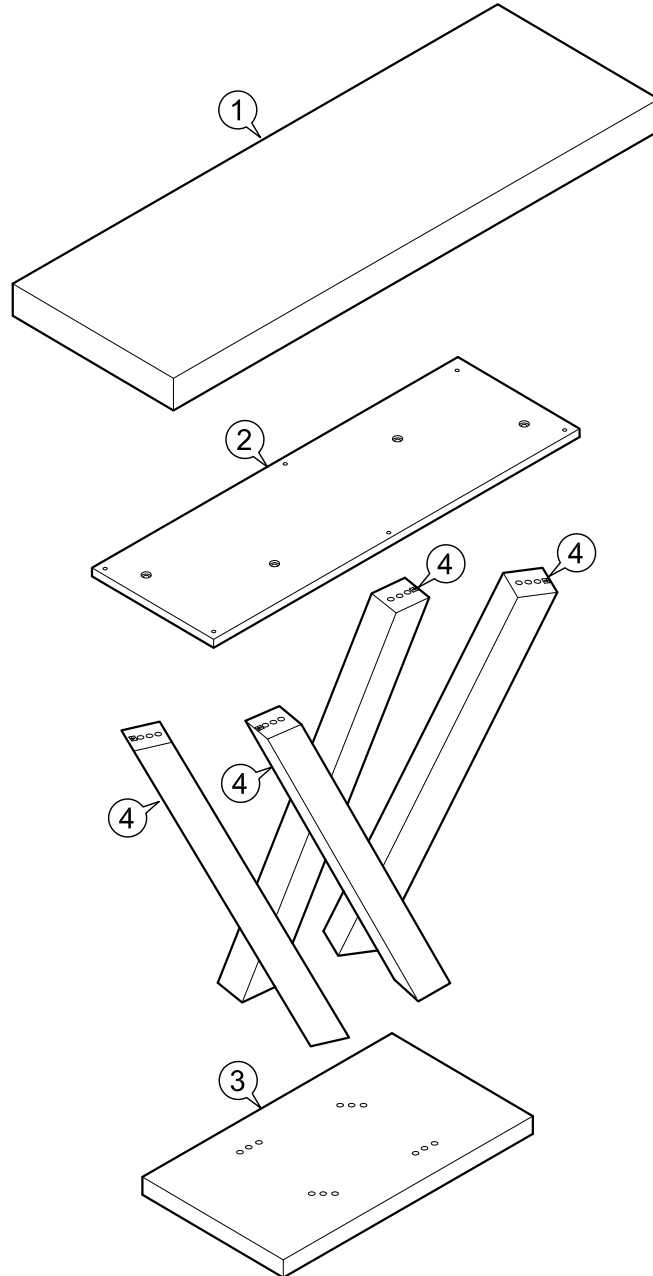

**ASSEMBLY
INSTRUCTIONS**

Item : Everdon Sofa Table

Not Provided

2 Persons

Part List

Hardware List

<p>A  M6x35mm = 8</p>	<p>C  M6 x13mm= 8</p>	<p>E  = 4</p>	<p>G  M8x25mm =16</p>
<p>B  1/4" = 8</p>	<p>D  = 1</p>	<p>F  Pan Head #8 x 1" = 6</p>	

1

2

Do not fully
tighten bolt

3

4