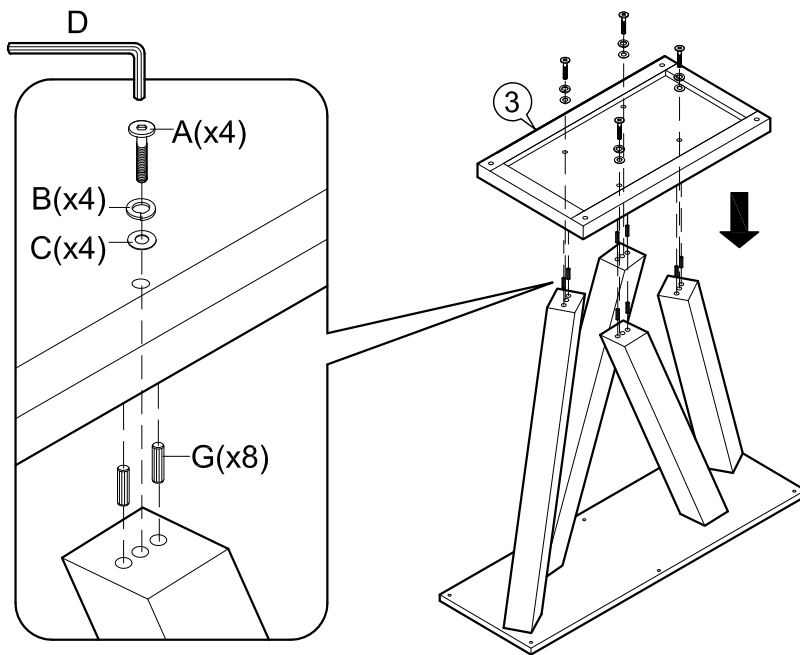

**ASSEMBLY
INSTRUCTIONS**

Item : Everdon Sofa Table

Not Provided

2 Persons

Part List

Hardware List

<p>A  M6x35mm = 8</p>	<p>C  M6 x13mm= 8</p>	<p>E  = 4</p>	<p>G  M8x25mm =16</p>
<p>B  1/4" = 8</p>	<p>D  = 1</p>	<p>F  Pan Head #8 x 1" = 6</p>	

1

2

Do not fully
tighten bolt

3

4