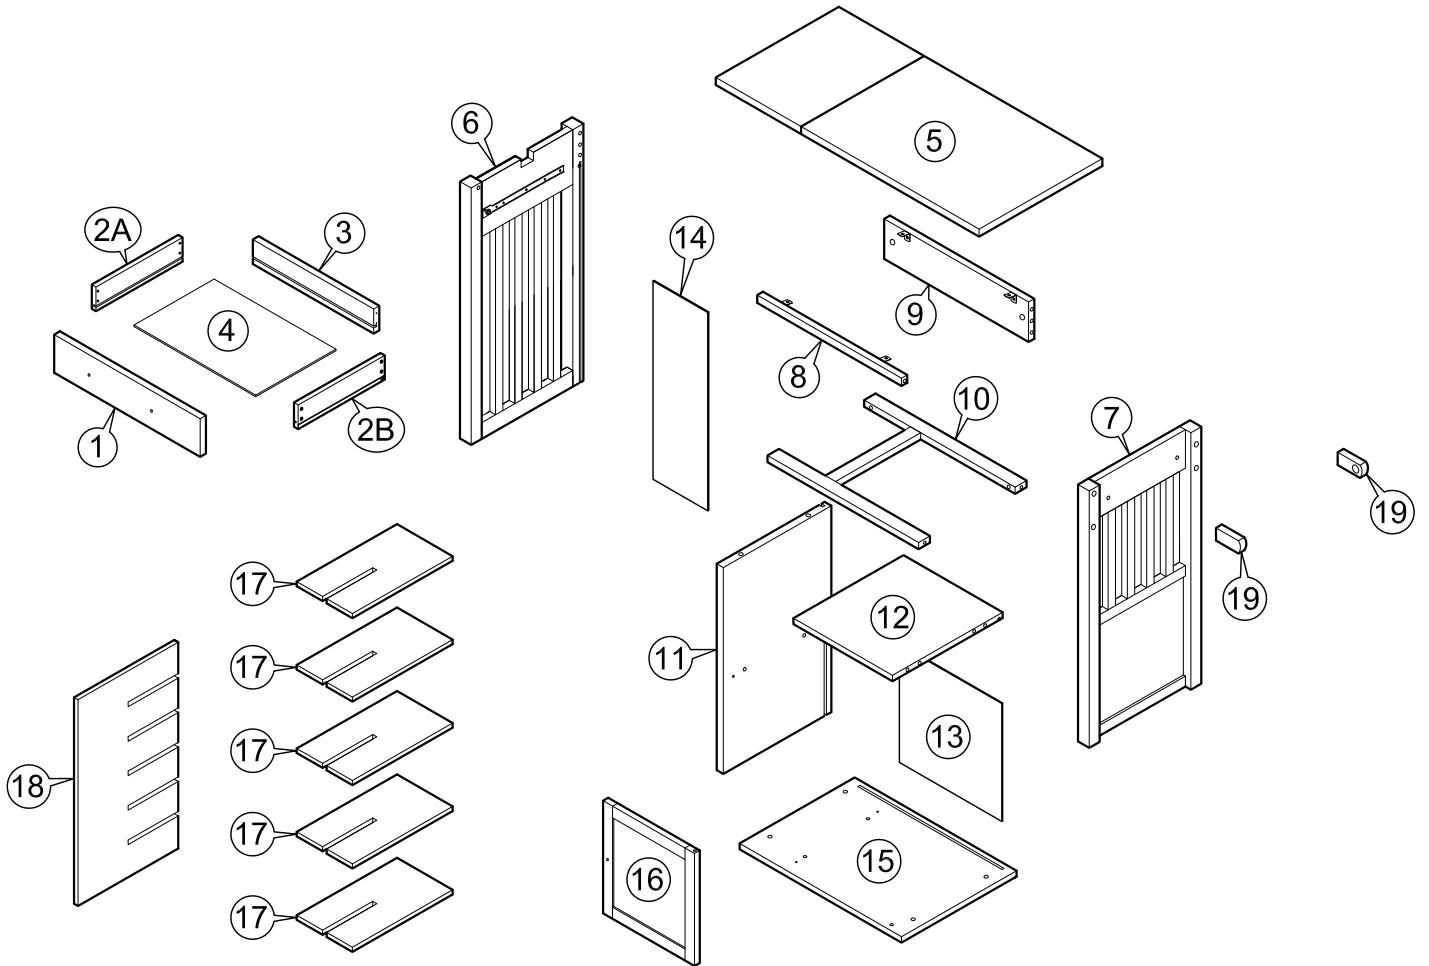

ASSEMBLY INSTRUCTIONS

Item : Justin Kitchen Cart

2 Persons

Not Provided

Part List

Hardware List

A	M6 x40mm = 6	G	 = 3	M	 12mm = 6	S	 50mm = 2
B	M6 x70mm = 8	H	 20mm = 3	N	 34mm = 6		
C	 1/4" = 4	I	 = 1	O	 #8x 1 1/4" = 10	T	 50mm = 2
D	 M6 x13mm = 4	J	 M3 x16mm(Black) = 2	P	 14.5Ø = 8		
E	 M6 x13mm = 8	K	 M3.5 x16mm = 20	Q	 254 x 19Ømm = 1		
F	 = 1	L	 = 2	R	 M8 x30mm = 12		

1

2

3

4

5

6

7

8