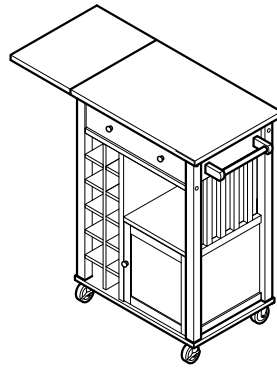

ASSEMBLY INSTRUCTIONS

Item : Justin Kitchen Cart

2 Persons

Not Provided

Part List

Hardware List

A	M6 x40mm = 6	G	 = 3	M	 12mm = 6	S	 50mm = 2
B	M6 x70mm = 8	H	 20mm = 3	N	 34mm = 6		
C	 1/4" = 4	I	 = 1	O	 #8x 1 1/4" = 10	T	 50mm = 2
D	 M6 x13mm = 4	J	 M3 x16mm(Black) = 2	P	 14.5Ø = 8		
E	 M6 x13mm = 8	K	 M3.5 x16mm = 20	Q	 254 x 19Ømm = 1		
F	 = 1	L	 = 2	R	 M8 x30mm = 12		