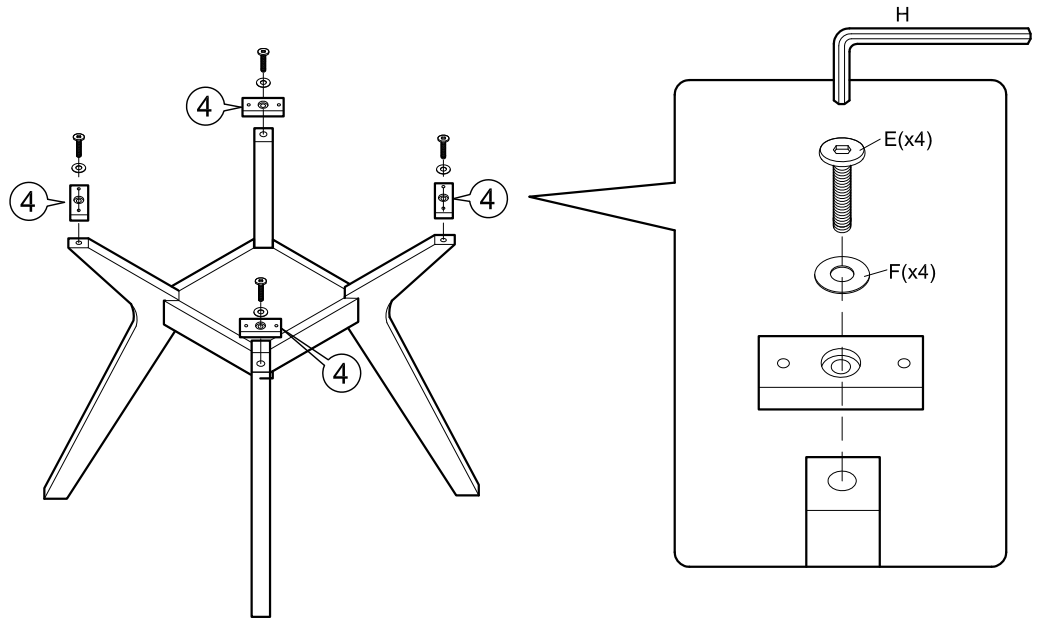

ASSEMBLY
INSTRUCTION

ITEM : MONTREAL ROUND TABLE

NOT PROVIDED

2 PERSONS

PART LIST

HARDWARE LIST

A	M6 x 50mm = 8	C	1/4" = 8	E	M8 x 30mm = 4	G	Pan Head #8 x 1 1/4" = 8
B	1/4" = 8	D	M4 = 1	F	5/16" = 4	H	M5 = 1

1

2

3

4