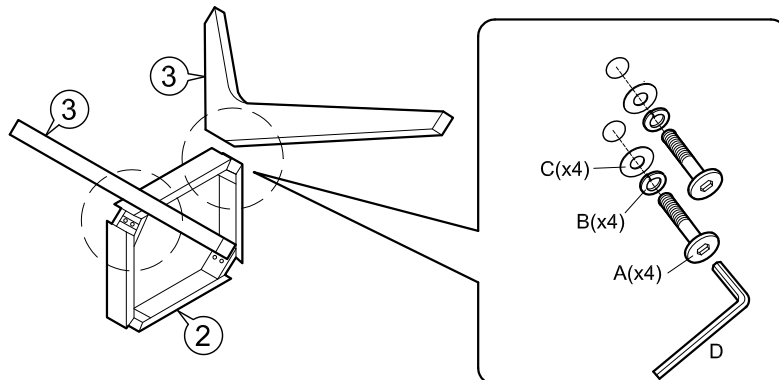

ASSEMBLY
INSTRUCTION

ITEM : MONTREAL ROUND TABLE

NOT PROVIDED

2 PERSONS

PART LIST

HARDWARE LIST

A	M6 x 50mm = 8	C	1/4" = 8	E	M8 x 30mm = 4	G	Pan Head #8 x 1 1/4" = 8
B	1/4" = 8	D	M4 = 1	F	5/16" = 4	H	M5 = 1

1