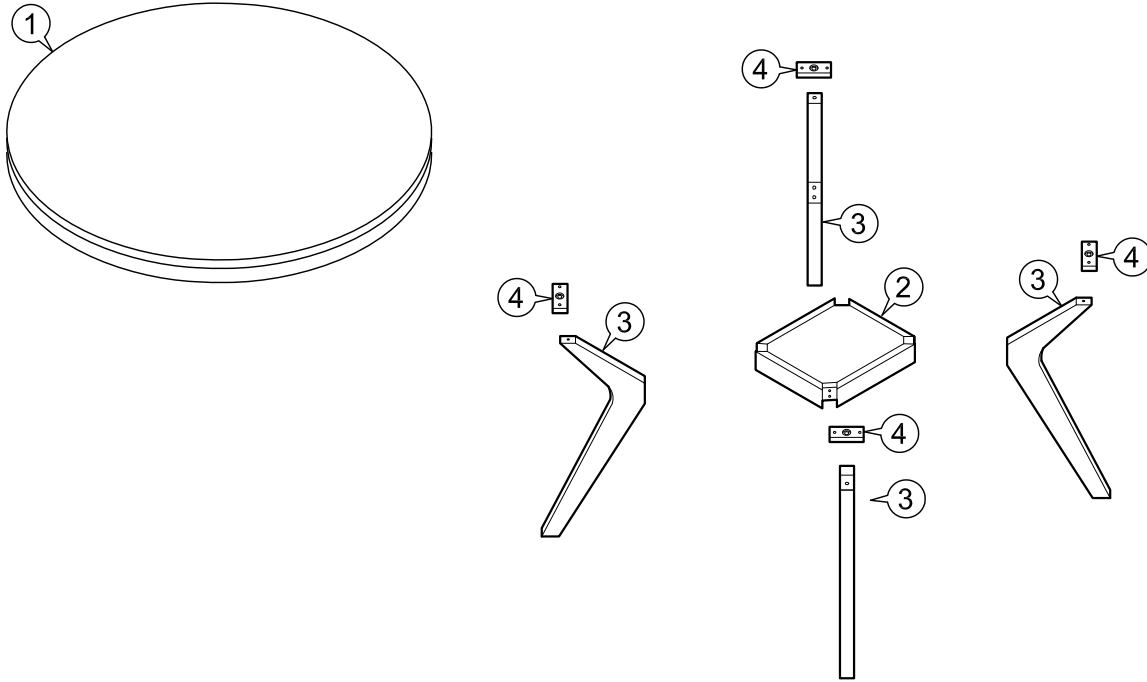

ASSEMBLY
INSTRUCTION

ITEM : MONTREAL ROUND TABLE

NOT PROVIDED

2 PERSONS

PART LIST

HARDWARE LIST

A	M6 x 50mm = 8	C	1/4" = 8	E	M8 x 30mm = 4	G	Pan Head #8 x 1 1/4" = 8
B	1/4" = 8	D	M4 = 1	F	5/16" = 4	H	M5 = 1

1

2

3

4