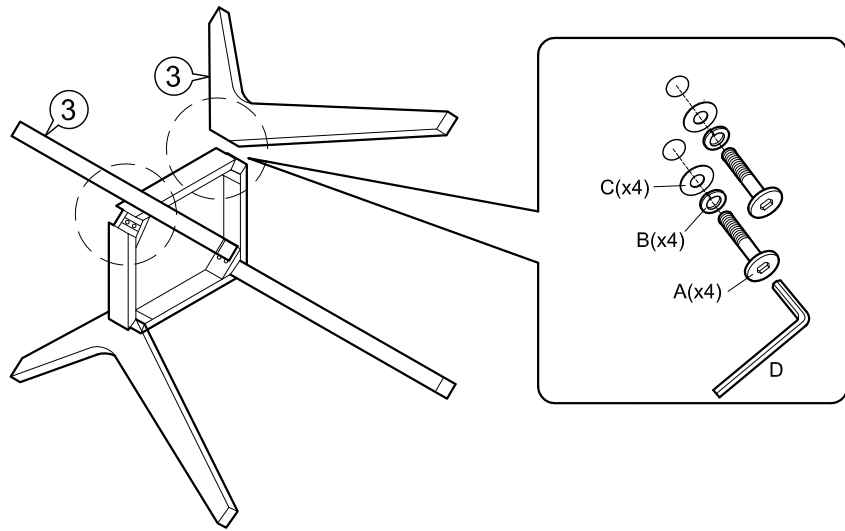

ASSEMBLY
INSTRUCTION

ITEM : MONTREAL ROUND TABLE

NOT PROVIDED

2 PERSONS

PART LIST

HARDWARE LIST

A	M6 x 50mm = 8	C	1/4" = 8	E	M8 x 30mm = 4	G	Pan Head #8 x 1 1/4" = 8
B	1/4" = 8	D	M4 = 1	F	5/16" = 4	H	M5 = 1

1

2

3

4